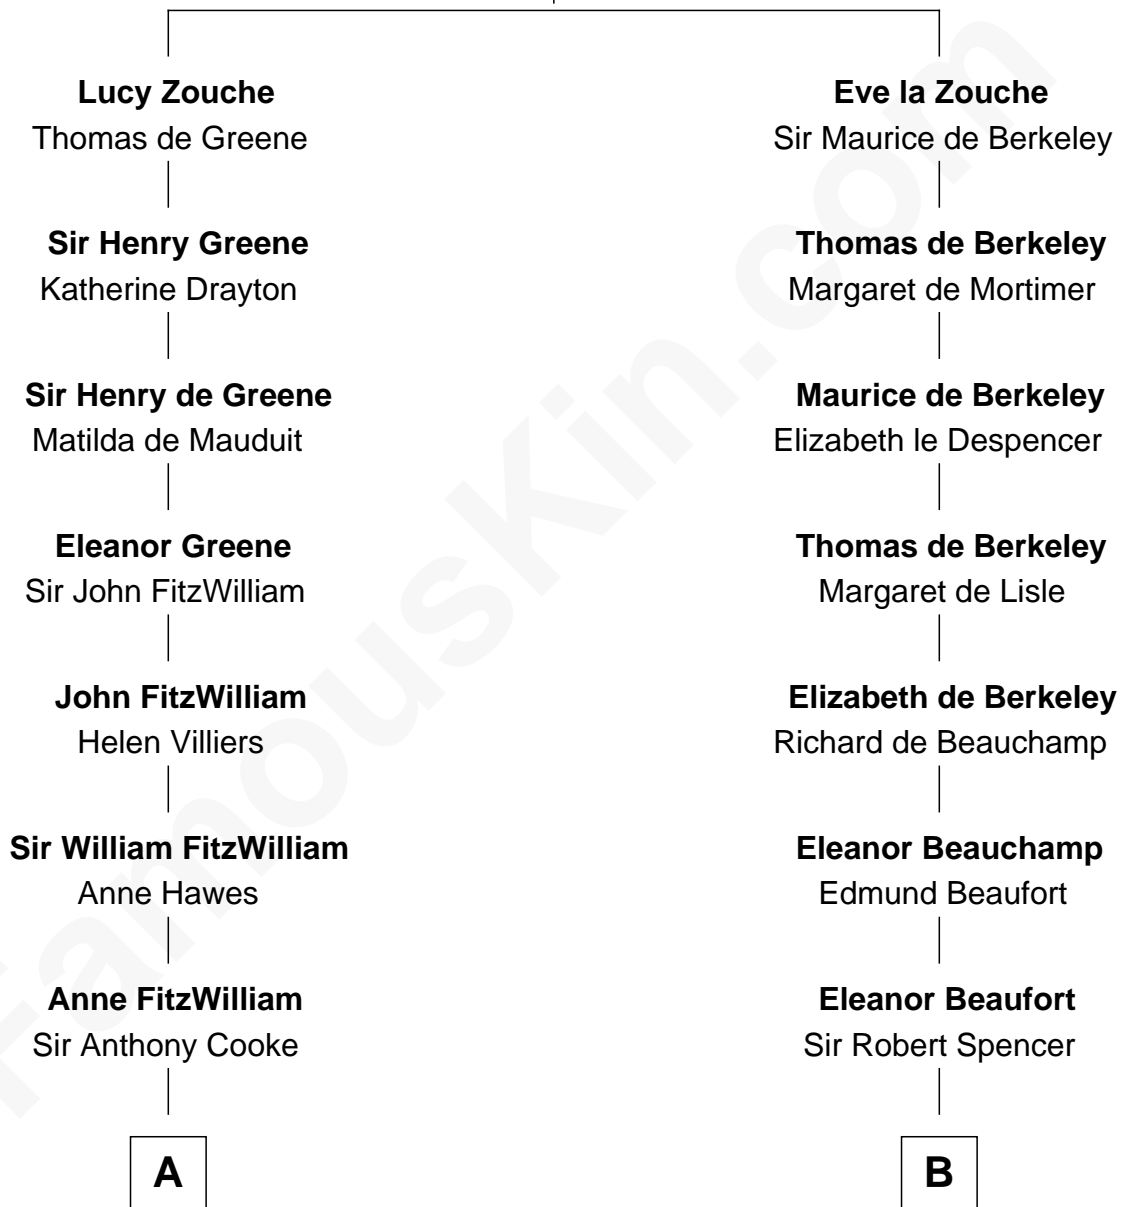

FamousKin.com Relationship Chart of

Hugh Grant

Movie Actor

20th cousin 1 time removed of

John D. Rockefeller

Founder of the Standard Oil Company

Eudo la Zouche
Milicent de Cantilupe

C

Cyril Randolph
Frances Selina Hervey

Felton George Randolph
Emily Margaret Nepean

Margaret Isobel Randolph
John Cassilis MacLean

Fynvola Susan MacLean
James Murray Grant

Hugh Grant
Movie Actor

D

Miles Avery
Malinda Pixley

Lucy Avery
Godfrey Lewis Rockefeller

William Avery Rockefeller
Eliza Davison

John D. Rockefeller
Founder of the Standard Oil Company

FamousKin.com