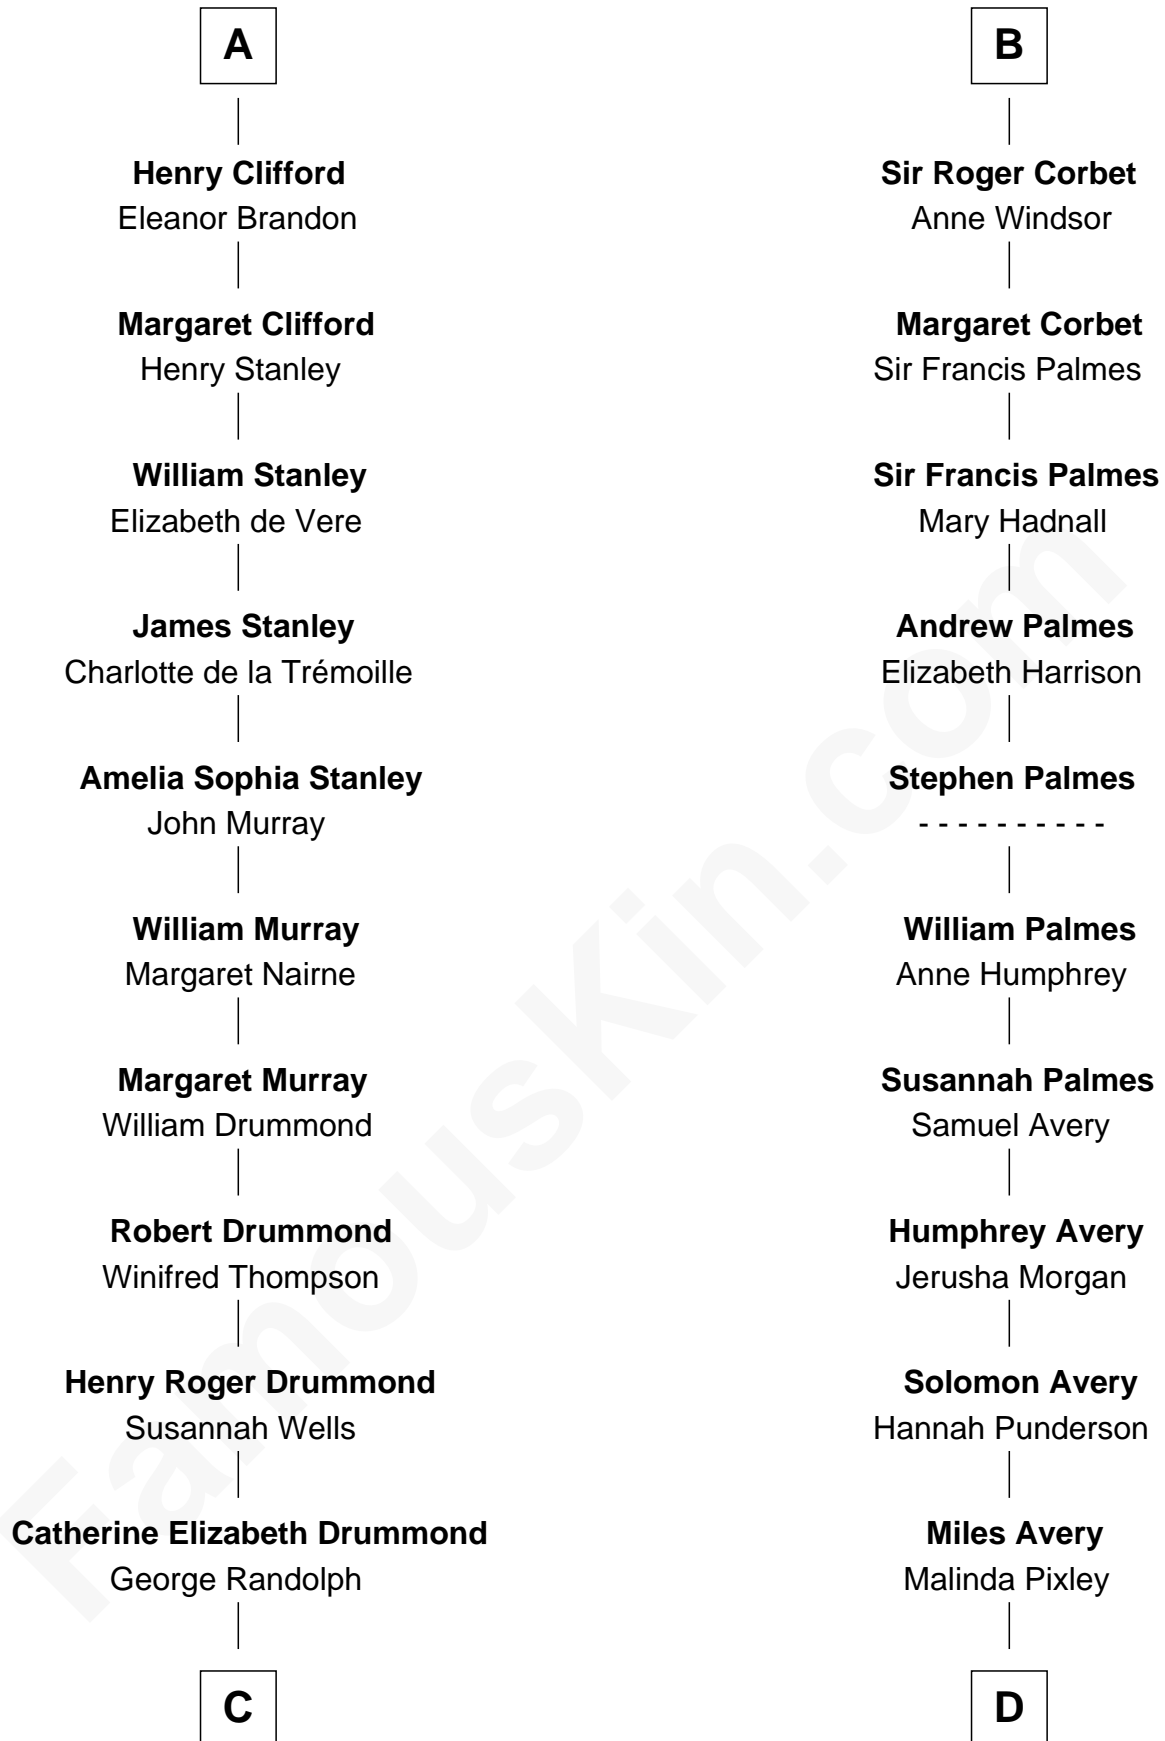

FamousKin.com Relationship Chart of

Hugh Grant

Movie Actor

21st cousin of

Nelson Rockefeller

41st U.S. Vice-President

Ralph de Stafford

Margaret de Audley

A

Elizabeth de Stafford
John de Ferrers

Robert de Ferrers
Margaret Despencer

Sir Edmund Ferrers
Ellen Roche

Sir William Ferrers
Elizabeth Belknap

Anne Ferrers
Sir Walter Devereux

Elizabeth Devereux
Sir Richard Corbet

Sir Robert Corbet
Elizabeth Vernon

B

C

Cyril Randolph
Frances Selina Hervey

Felton George Randolph
Emily Margaret Nepean

Margaret Isobel Randolph
John Cassilis MacLean

Fynvola Susan MacLean
James Murray Grant