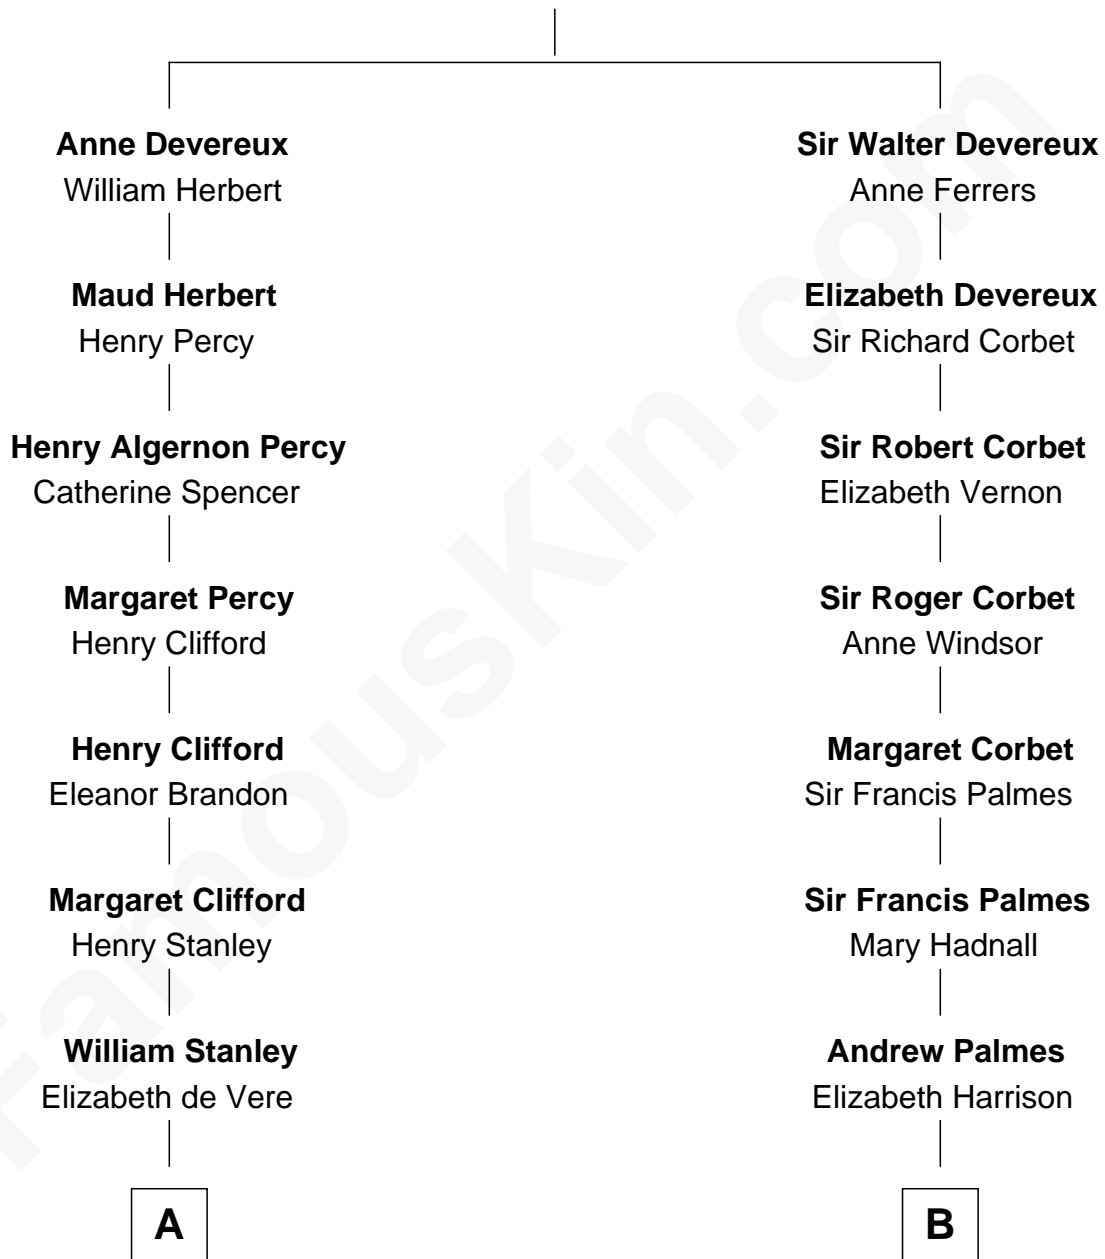

# FamousKin.com Relationship Chart of

**Hugh Grant**

*Movie Actor*

17th cousin 1 time removed of

**Nelson Rockefeller**

*41st U.S. Vice-President*

**Sir Walter Devereux**

Elizabeth Merbery

**C**

**Fynvola Susan MacLean**

James Murray Grant

**Hugh Grant**

*Movie Actor*

FamousKin.com