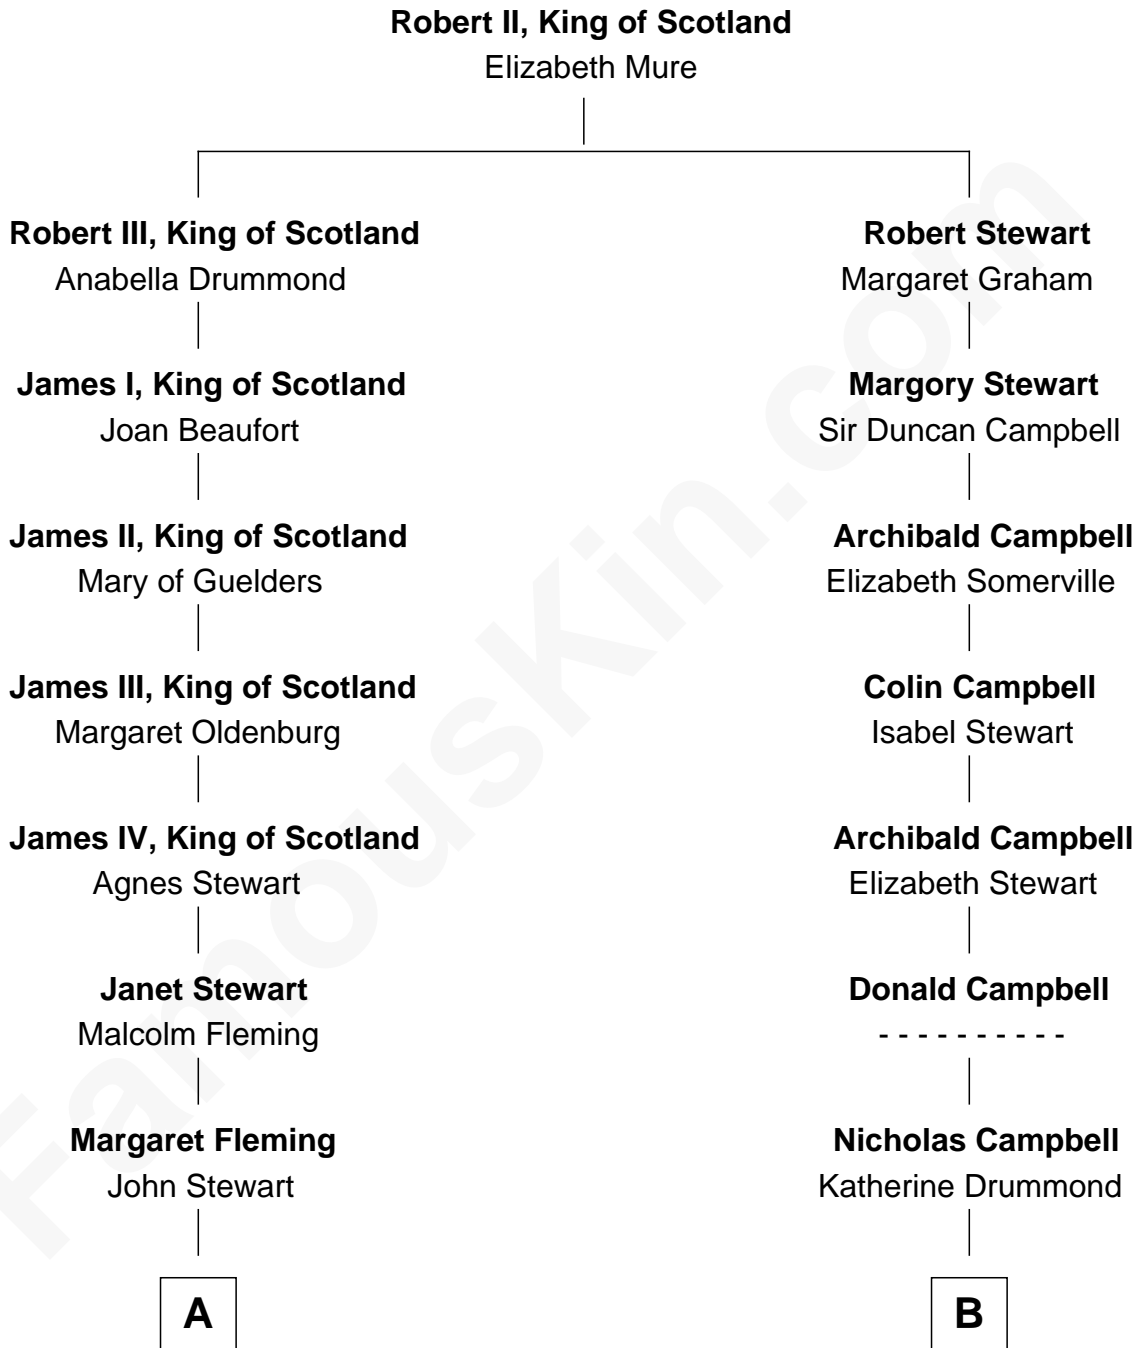

FamousKin.com Relationship Chart of

Hugh Grant
Movie Actor

16th cousin 4 times removed of

Emily Post

American Author on Etiquette

C

—
Felton George Randolph

Emily Margaret Nepean

—
Margaret Isobel Randolph

John Cassilis MacLean

—
Fynvola Susan MacLean

James Murray Grant

—
Hugh Grant

Movie Actor

FamousKin.com