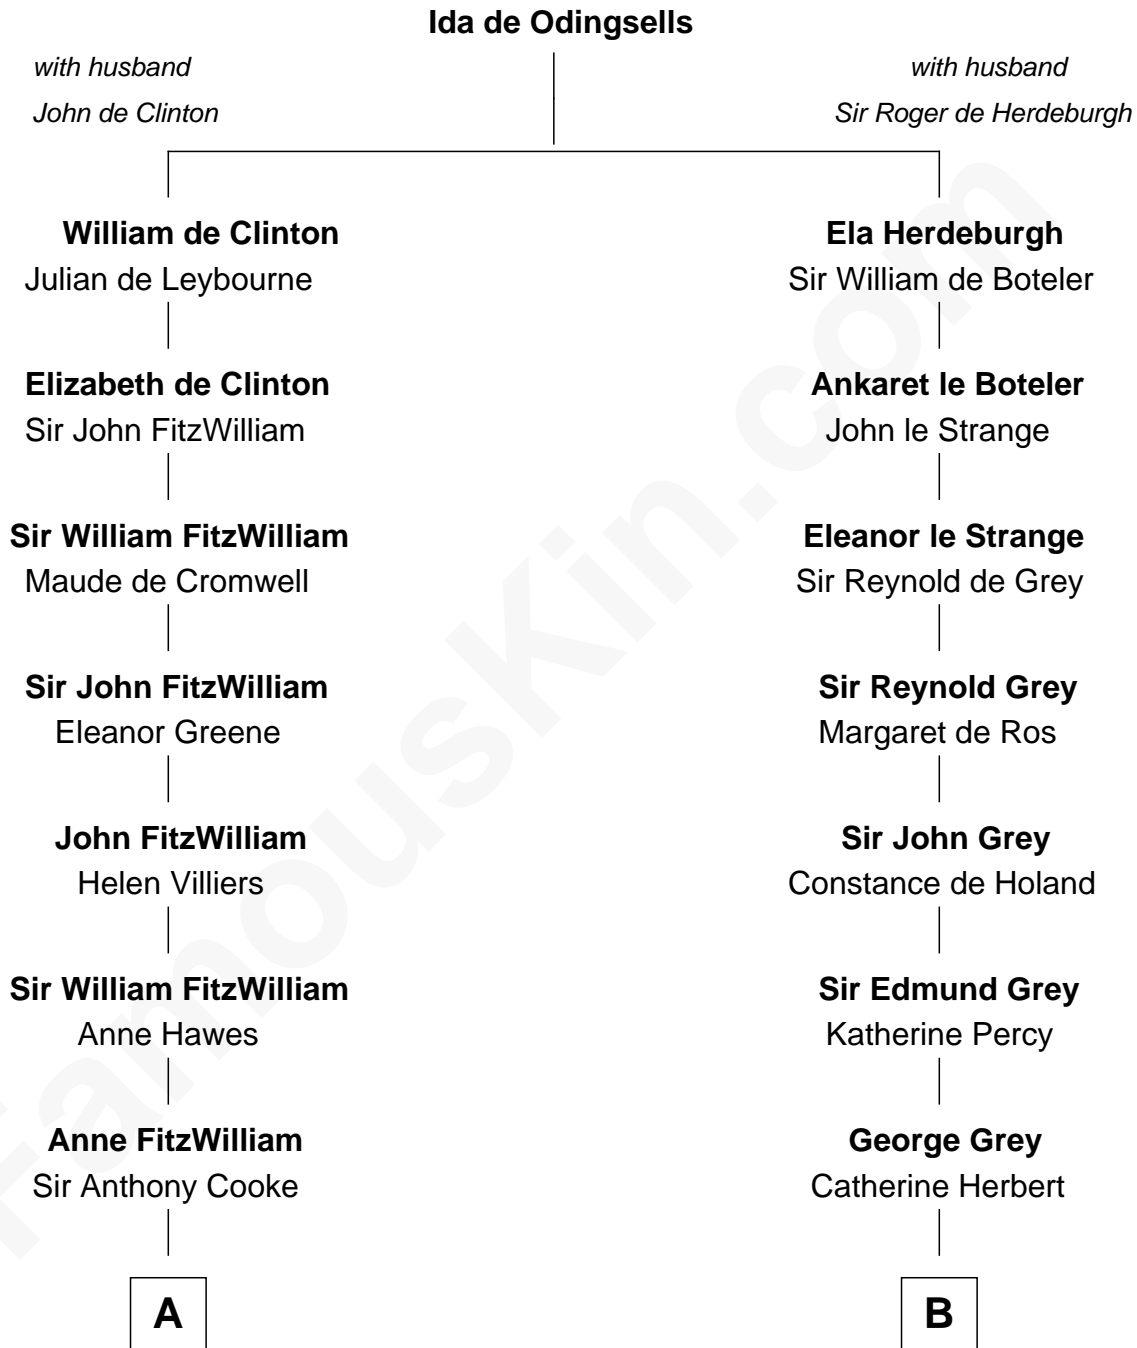

FamousKin.com Relationship Chart of

Hugh Grant
Movie Actor

21st cousin of

Camilla Parker Bowles

Queen Consort of the United Kingdom

C

Cyril Randolph
Frances Selina Hervey

Felton George Randolph
Emily Margaret Nepean