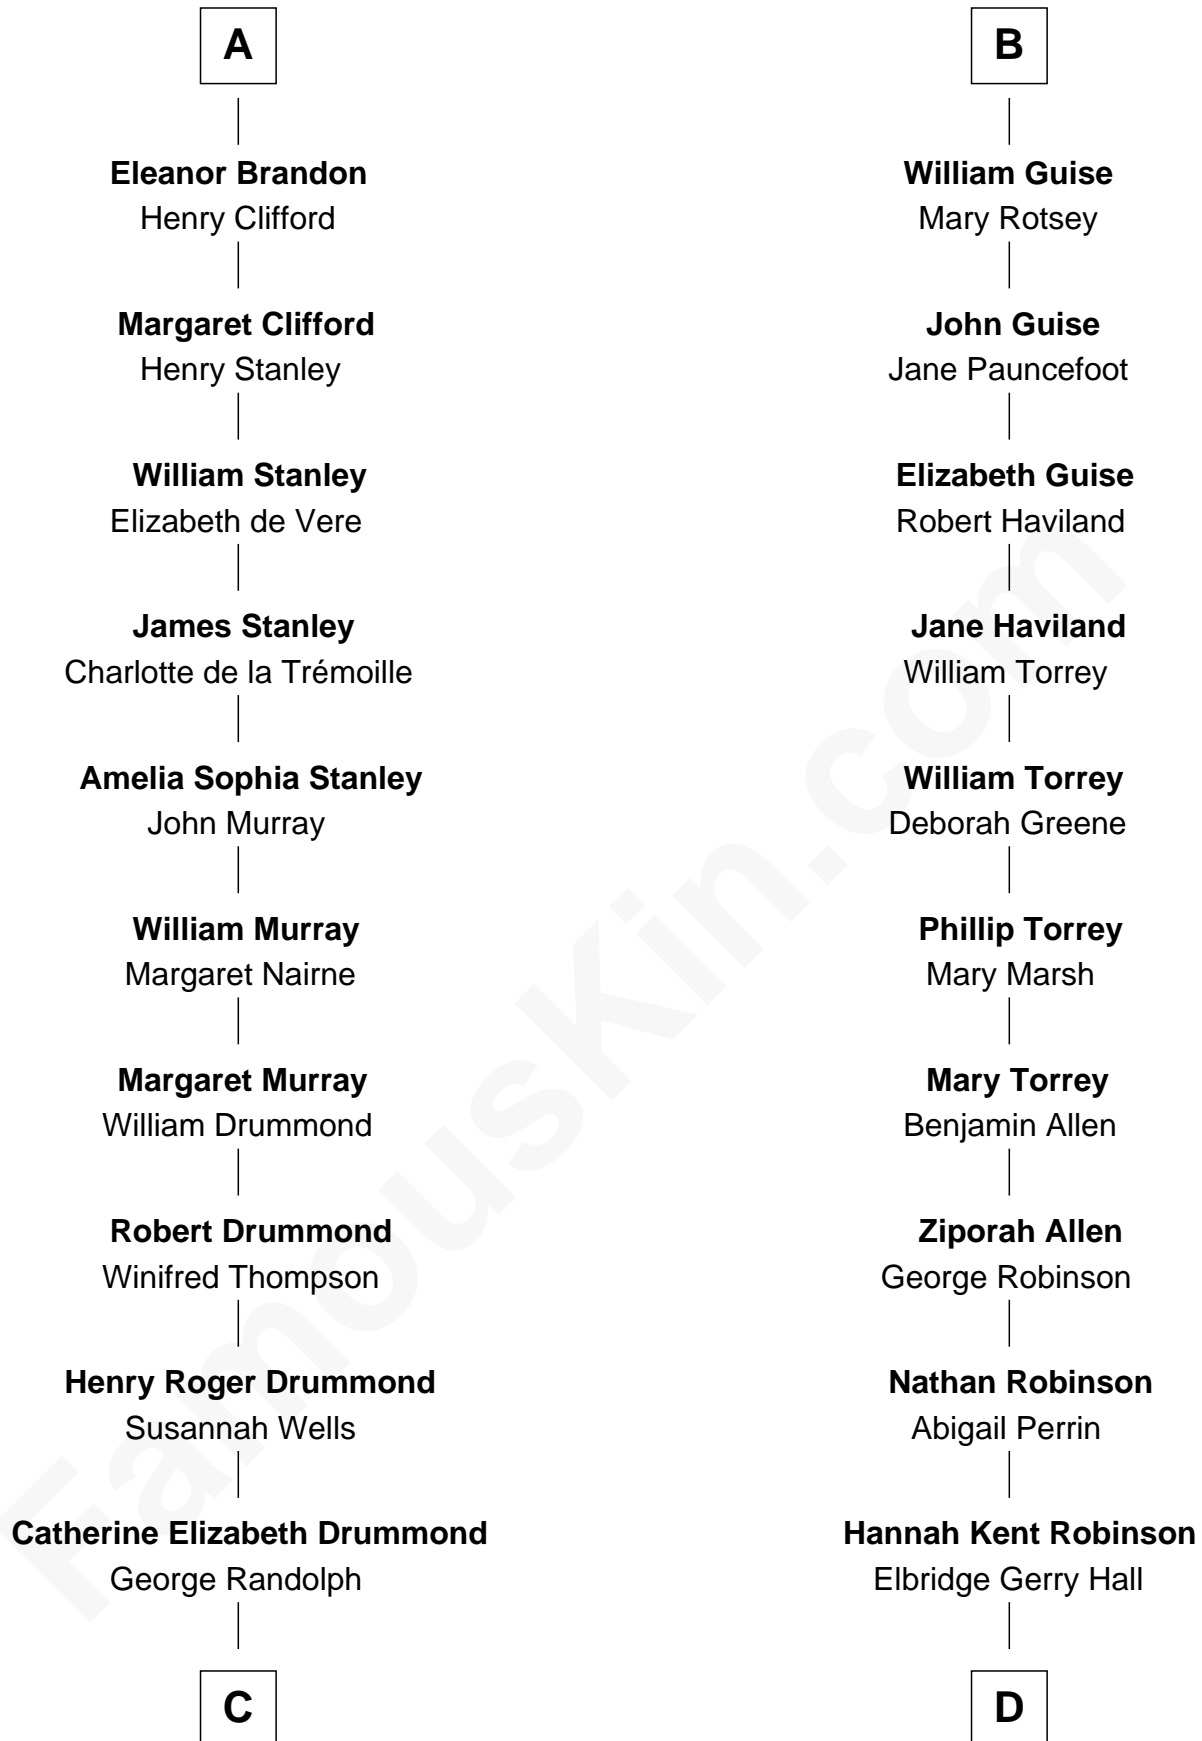

# FamousKin.com Relationship Chart of

**Hugh Grant**

*Movie Actor*

20th cousin 1 time removed of

**Raquel Welch**

*Movie Actress*

**Sir Henry de Percy**

Eleanor de Arundel

**C**

**Cyril Randolph**  
Frances Selina Hervey

**Felton George Randolph**  
Emily Margaret Nepean

**Margaret Isobel Randolph**  
John Cassilis MacLean

**Fynvola Susan MacLean**  
James Murray Grant

**Hugh Grant**  
*Movie Actor*