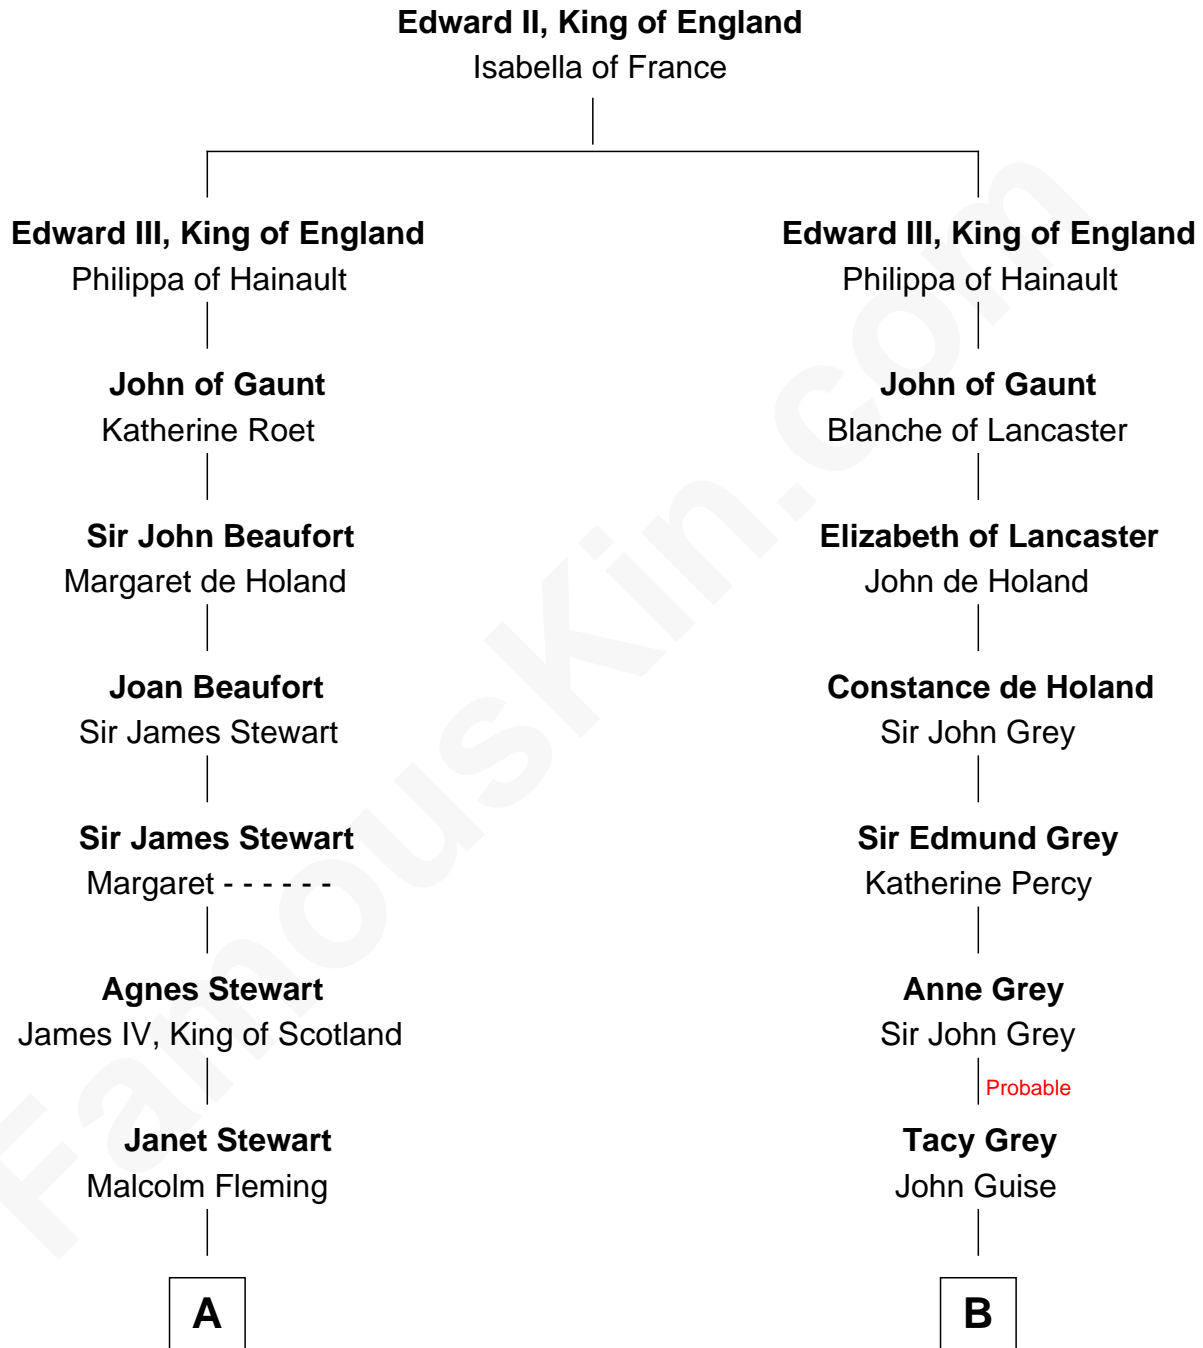

# FamousKin.com Relationship Chart of

**Hugh Grant**

*Movie Actor*

20th cousin 1 time removed of

**Raquel Welch**

*Movie Actress*

**C**

**Cyril Randolph**  
Frances Selina Hervey

**Felton George Randolph**  
Emily Margaret Nepean

**Margaret Isobel Randolph**  
John Cassilis MacLean

**Fynvola Susan MacLean**  
James Murray Grant

**Hugh Grant**  
*Movie Actor*

**D**

**Justin Smith Hall**  
Sarah Mehitable Stanford