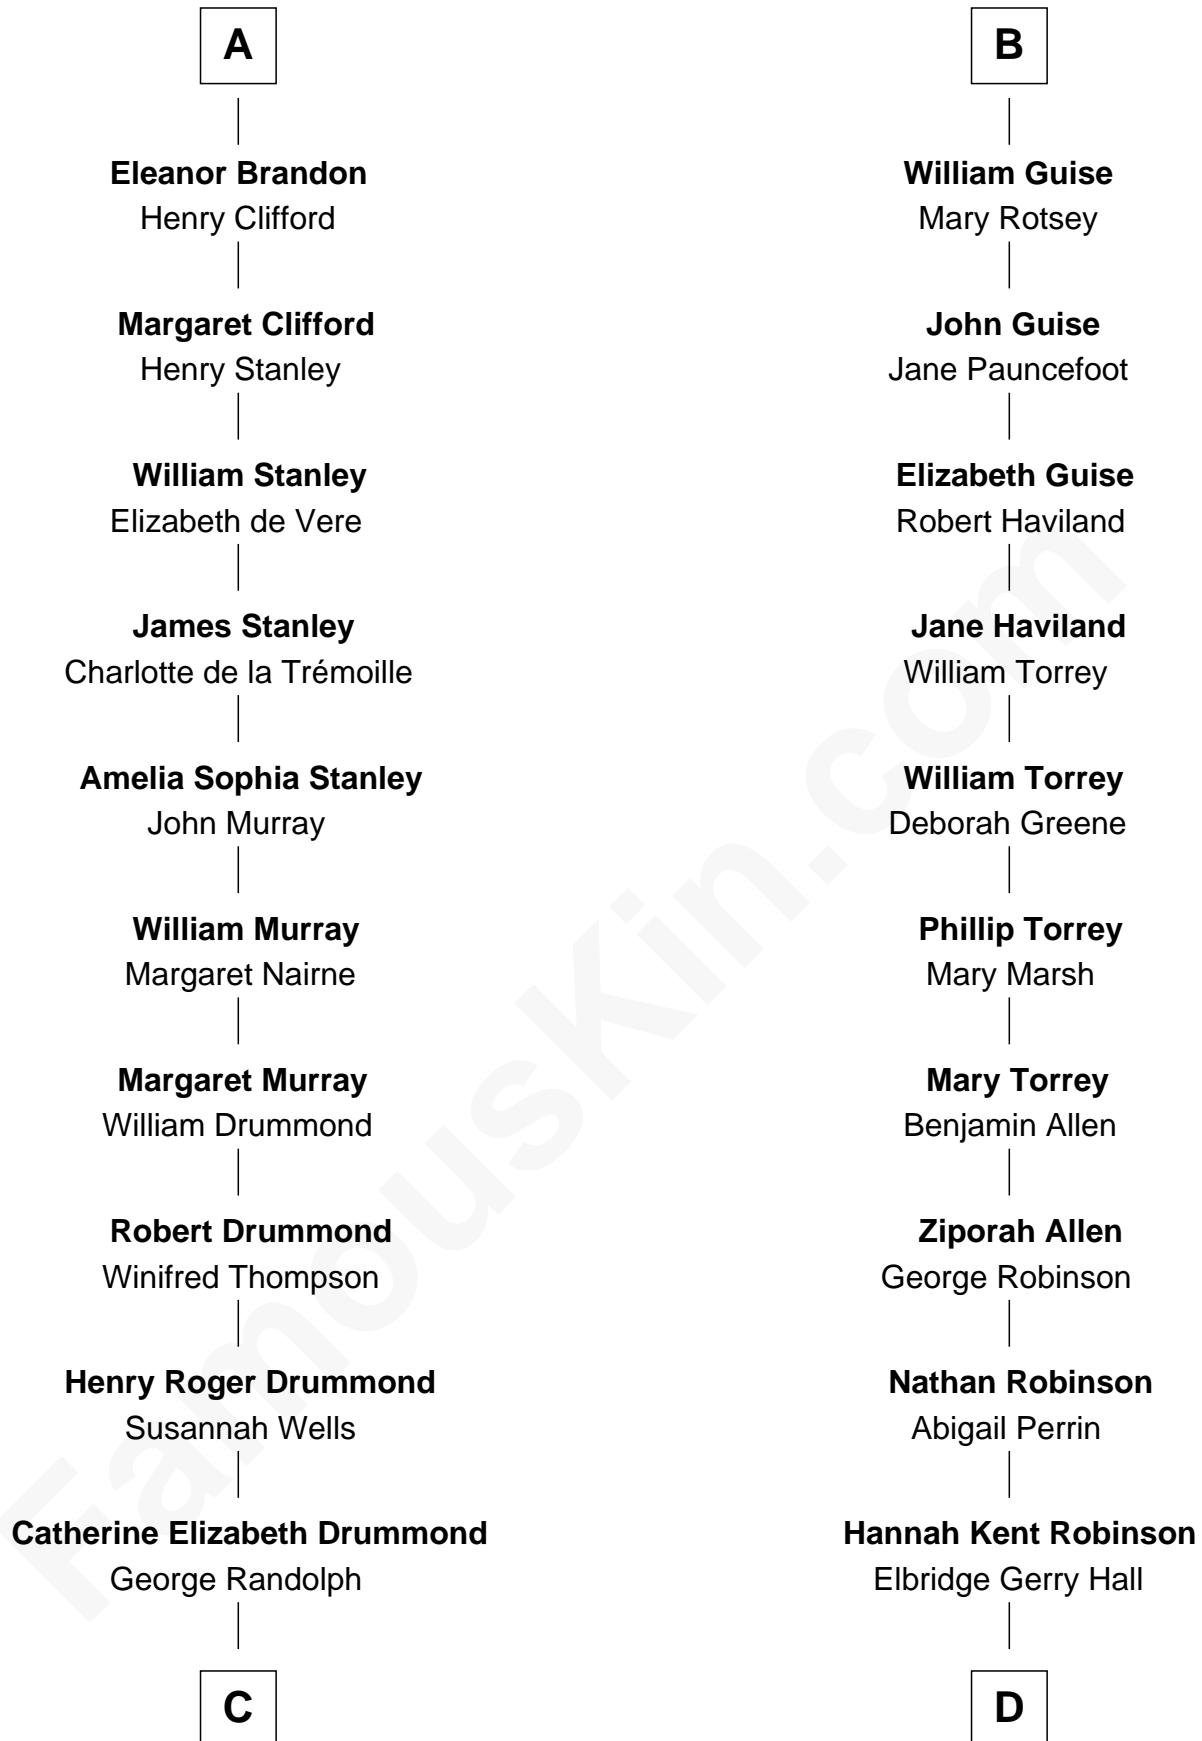

FamousKin.com Relationship Chart of

Hugh Grant

Movie Actor

20th cousin 1 time removed of

Raquel Welch

Movie Actress

C

Cyril Randolph
Frances Selina Hervey