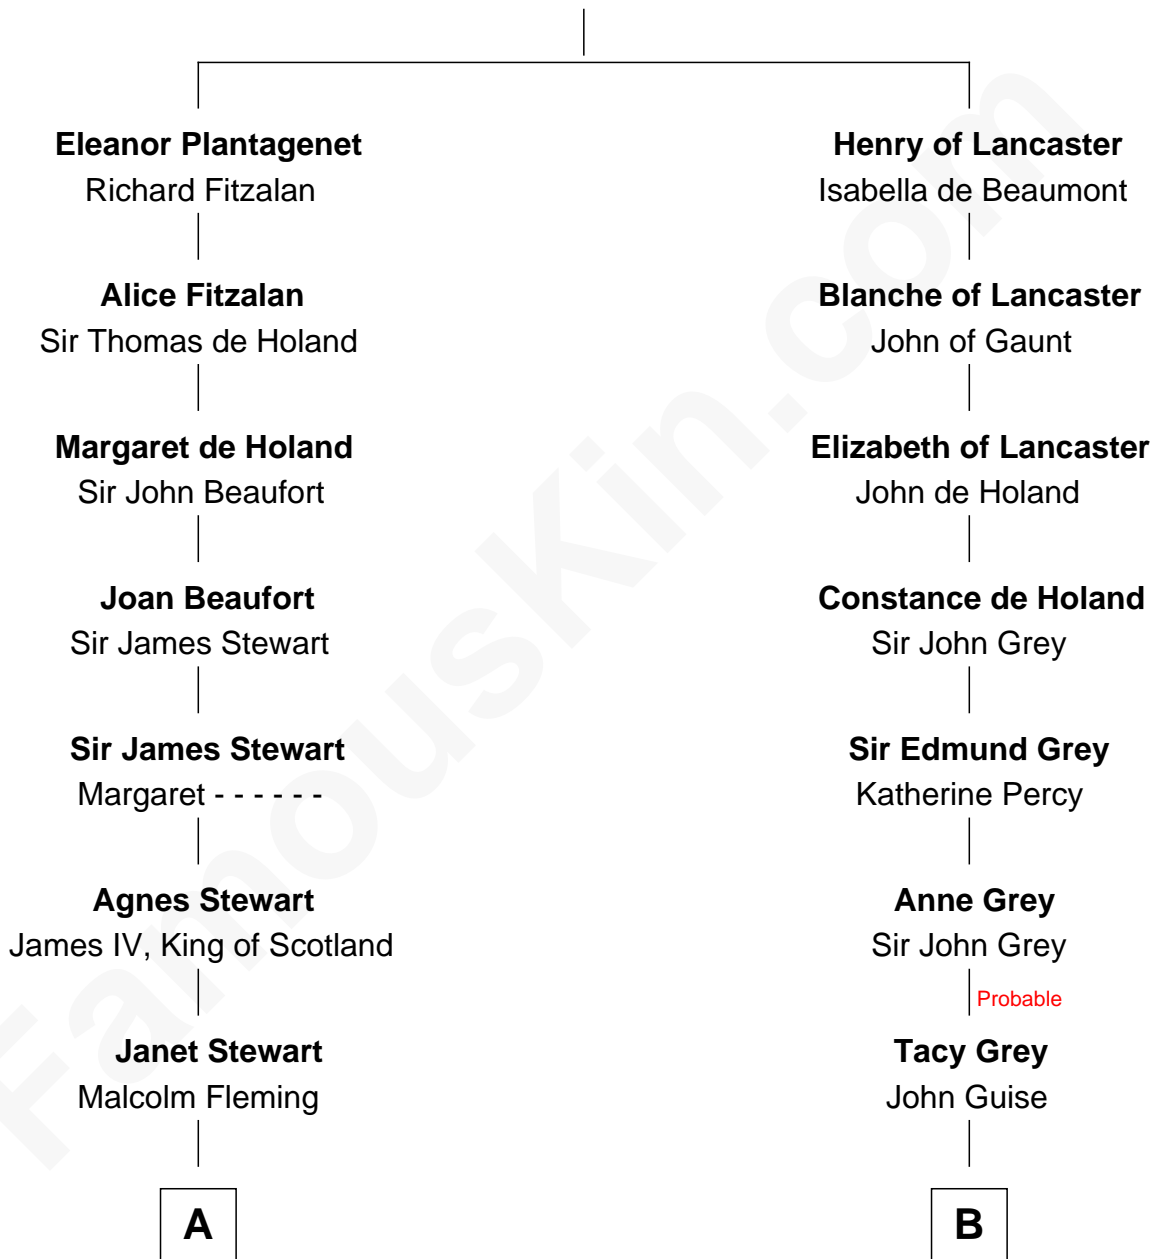

FamousKin.com Relationship Chart of

Hugh Grant

Movie Actor

20th cousin 1 time removed of

Raquel Welch

Movie Actress

Henry Plantagenet

Maud de Chaworth

C

Cyril Randolph
Frances Selina Hervey

Felton George Randolph
Emily Margaret Nepean

Margaret Isobel Randolph
John Cassilis MacLean

Fynvola Susan MacLean
James Murray Grant

Hugh Grant
Movie Actor

D

Justin Smith Hall
Sarah Mehitable Stanford

Emery Stanford Hall
Clara Louise Adams

Josephine Sarah Hall
Armando Carlos Tejada

Raquel Welch
aka Raquel Welch