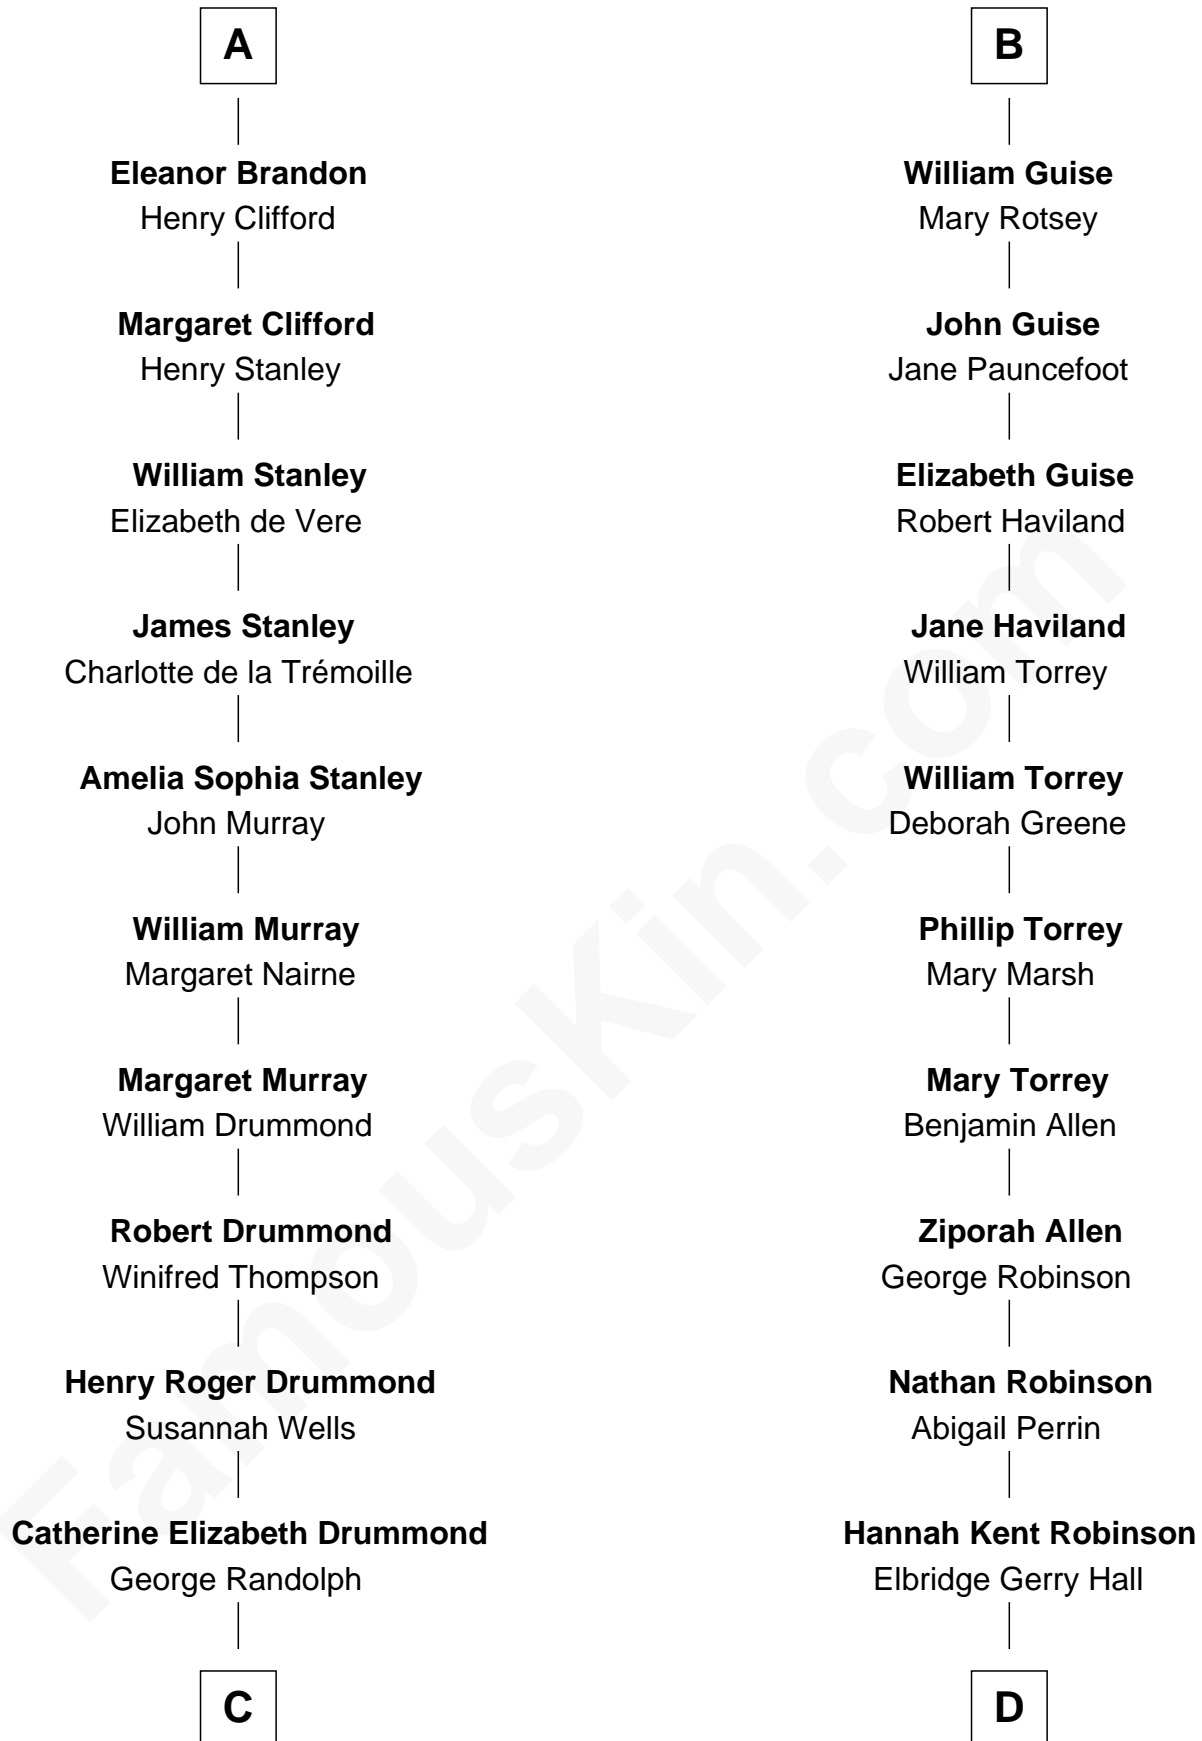

FamousKin.com Relationship Chart of

Hugh Grant

Movie Actor

20th cousin 1 time removed of

Raquel Welch

Movie Actress

Sir Hugh I de Audley

Iseult de Mortimer