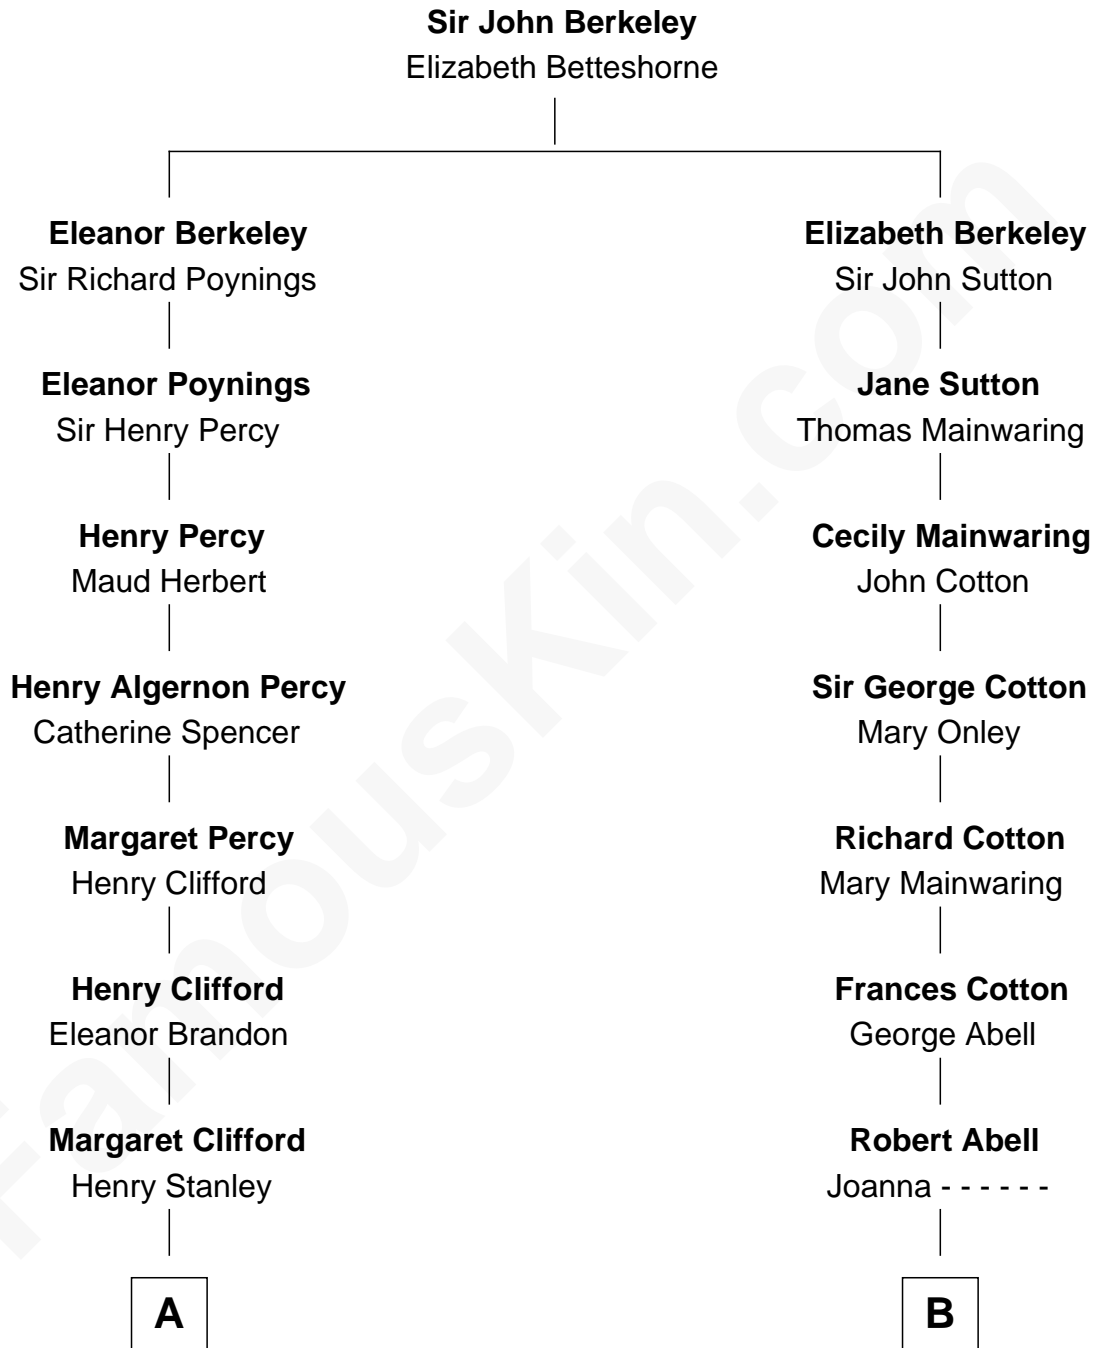

**FamousKin.com**  
**Relationship Chart of**  
**Hugh Grant**  
*Movie Actor*

**13th cousin 6 times removed of**  
**Grover Cleveland**  
*22nd and 24th U.S. President*

**C**

—  
**Margaret Isobel Randolph**

John Cassilis MacLean

—  
**Fynvola Susan MacLean**

James Murray Grant

—  
**Hugh Grant**

*Movie Actor*

FamousKin.com