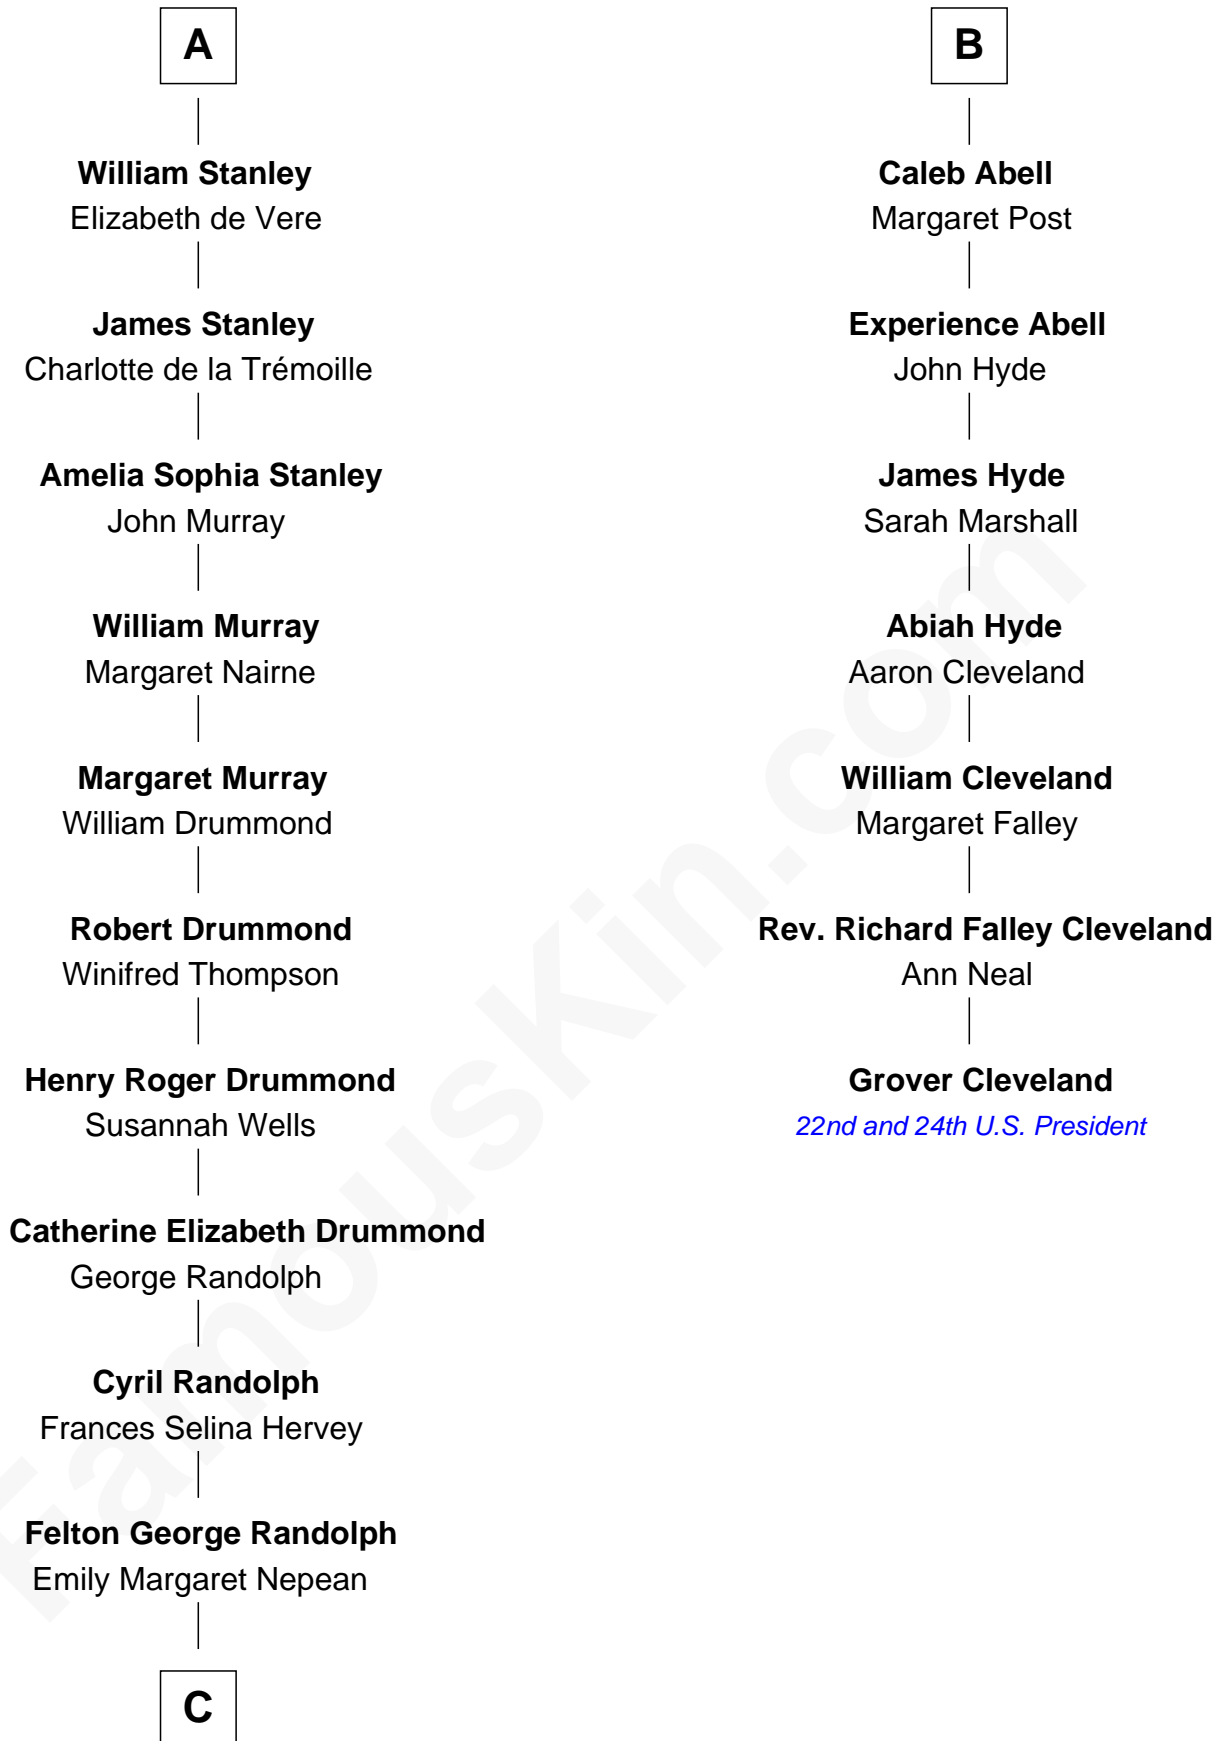

**FamousKin.com**  
**Relationship Chart of**  
**Hugh Grant**  
*Movie Actor*

**13th cousin 6 times removed of**  
**Grover Cleveland**  
*22nd and 24th U.S. President*

**C**

—  
**Margaret Isobel Randolph**

John Cassilis MacLean

—  
**Fynvola Susan MacLean**

James Murray Grant

—  
**Hugh Grant**

*Movie Actor*

FamousKin.com