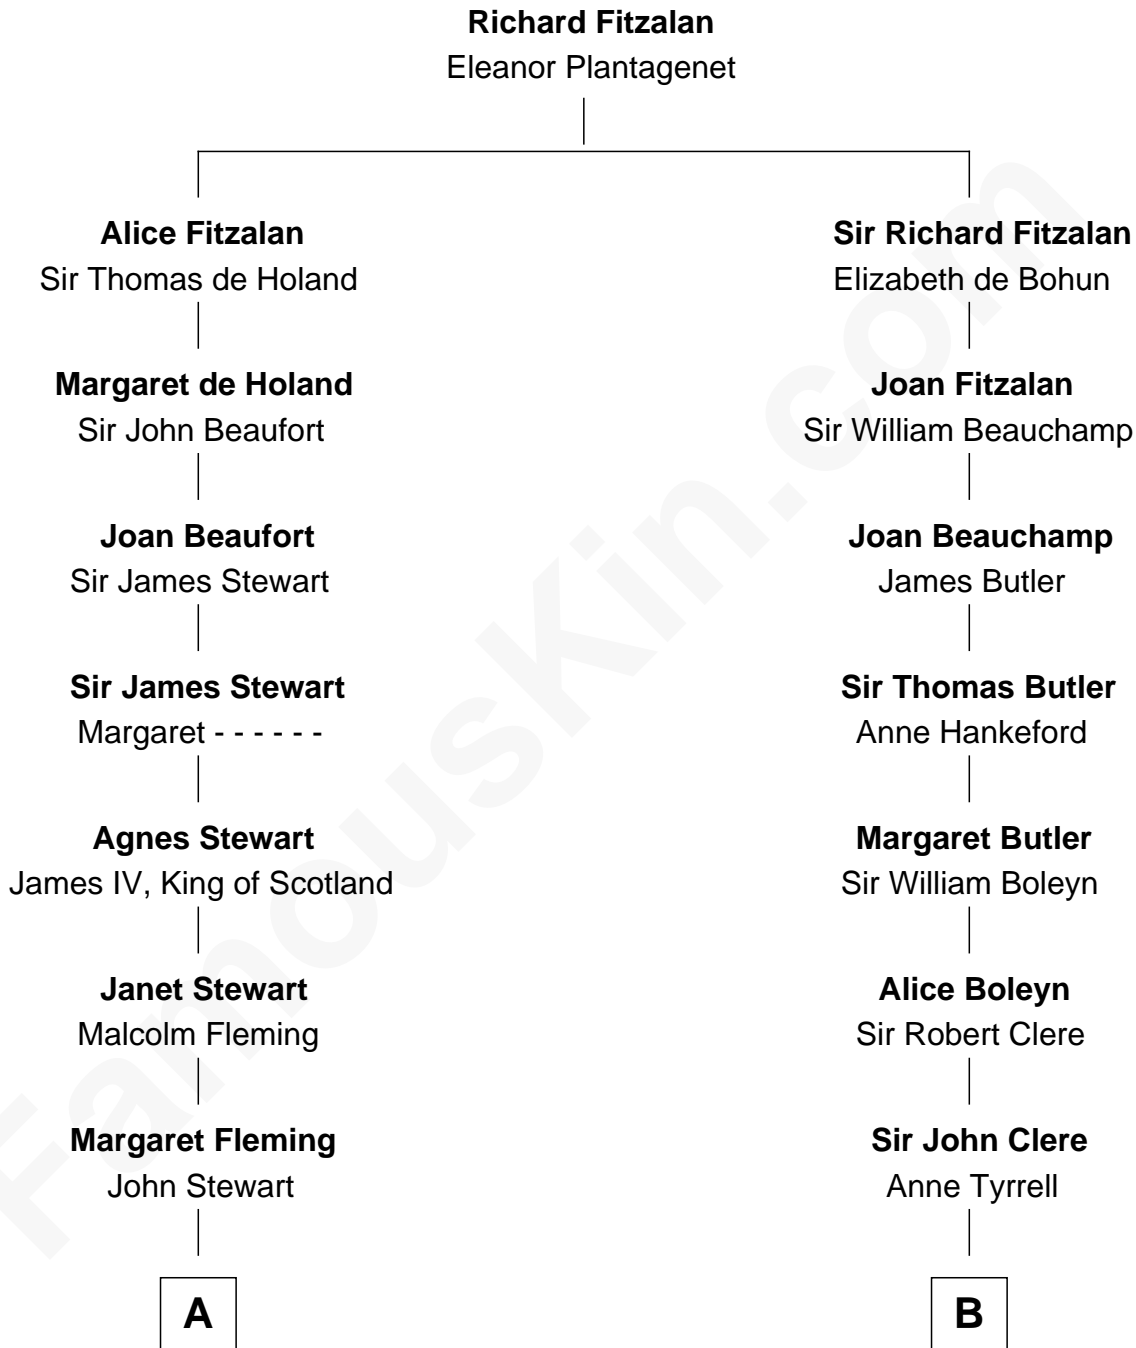

FamousKin.com Relationship Chart of

Hugh Grant

Movie Actor

20th cousin of

Mamie (Doud) Eisenhower

First Lady of President Dwight Eisenhower

C

Felton George Randolph

Maria Riggs

Eli Doud

Royal Houghton Doud

Mary Cornelia Sheldon

John Sheldon Doud

Elivera Mathilda Carlson

Mamie (Doud) Eisenhower

First Lady of Dwight Eisenhower