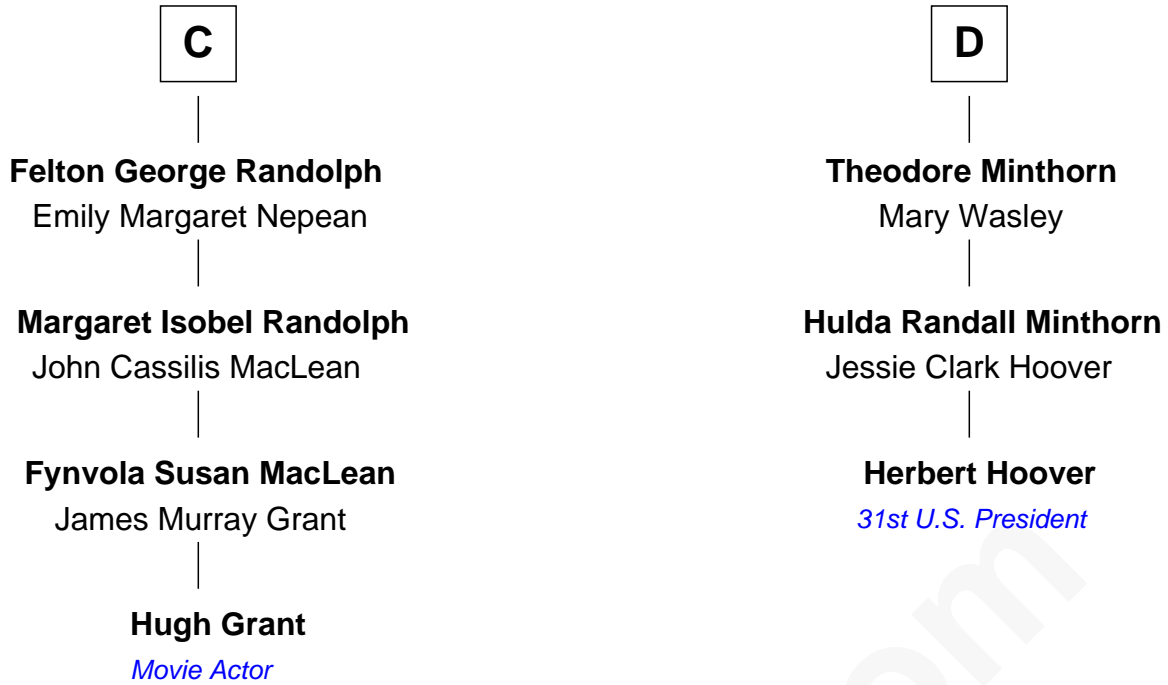

FamousKin.com Relationship Chart of

Hugh Grant

Movie Actor

19th cousin 1 time removed of

Herbert Hoover

31st U.S. President

Sir John Grey

Avice Marmion

Sir Robert Grey
Lora de St. Quintin

Elizabeth Grey
Henry FitzHugh

Eleanor Fitzhugh
Sir Henry Bromflete

Margaret Bromflete
John Clifford

Henry Clifford
Anne St. John

Henry Clifford
Margaret Percy

Henry Clifford
Eleanor Brandon

A

Maud Grey

Sir Thomas Harcourt

Sir Thomas Harcourt
Jane Fraunceys

Sir Richard Harcourt
Edith St. Clair

Alice Harcourt
William Bessiles

Elizabeth Bessiles
Richard Fettiplace

Anne Fettiplace
Edward Purefoy

Mary Purefoy
Thomas Thorne

B

FamousKin.com