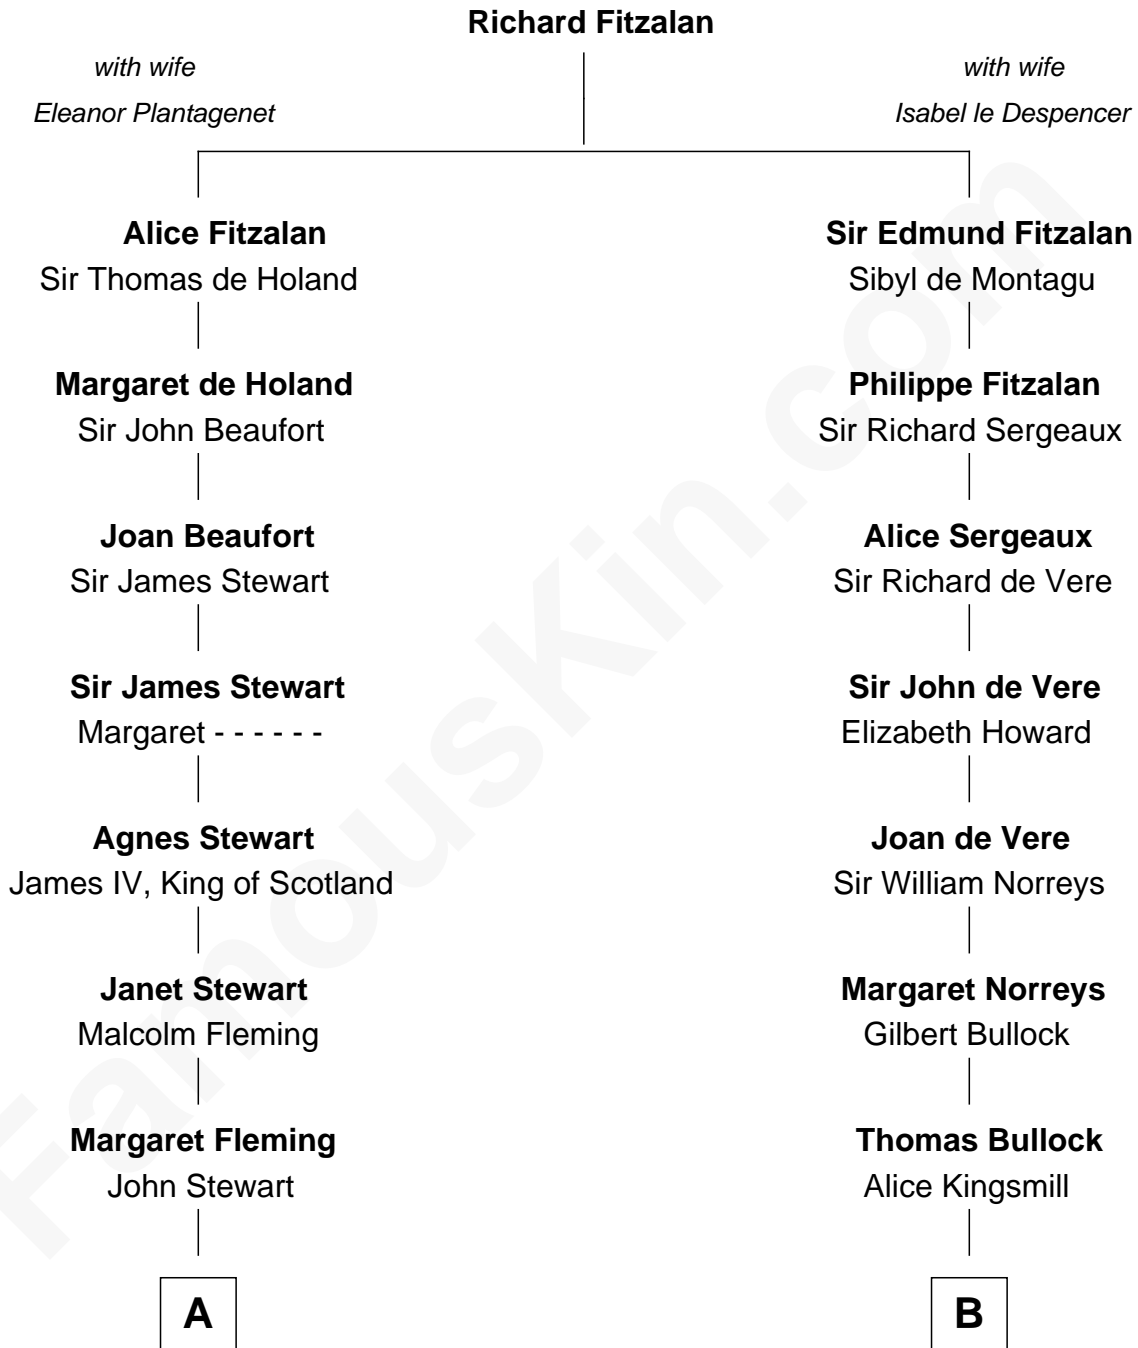

FamousKin.com
Relationship Chart of
Hugh Grant
Movie Actor

19th cousin 1 time removed of

Lou (Henry) Hoover
First Lady of President Herbert Hoover

C

Felton George Randolph

Emily Margaret Nepean

Margaret Isobel Randolph

Florence Ida Weed

Charles Delano Henry

Lou (Henry) Hoover

First Lady of Herbert Hoover

FamousKin.com