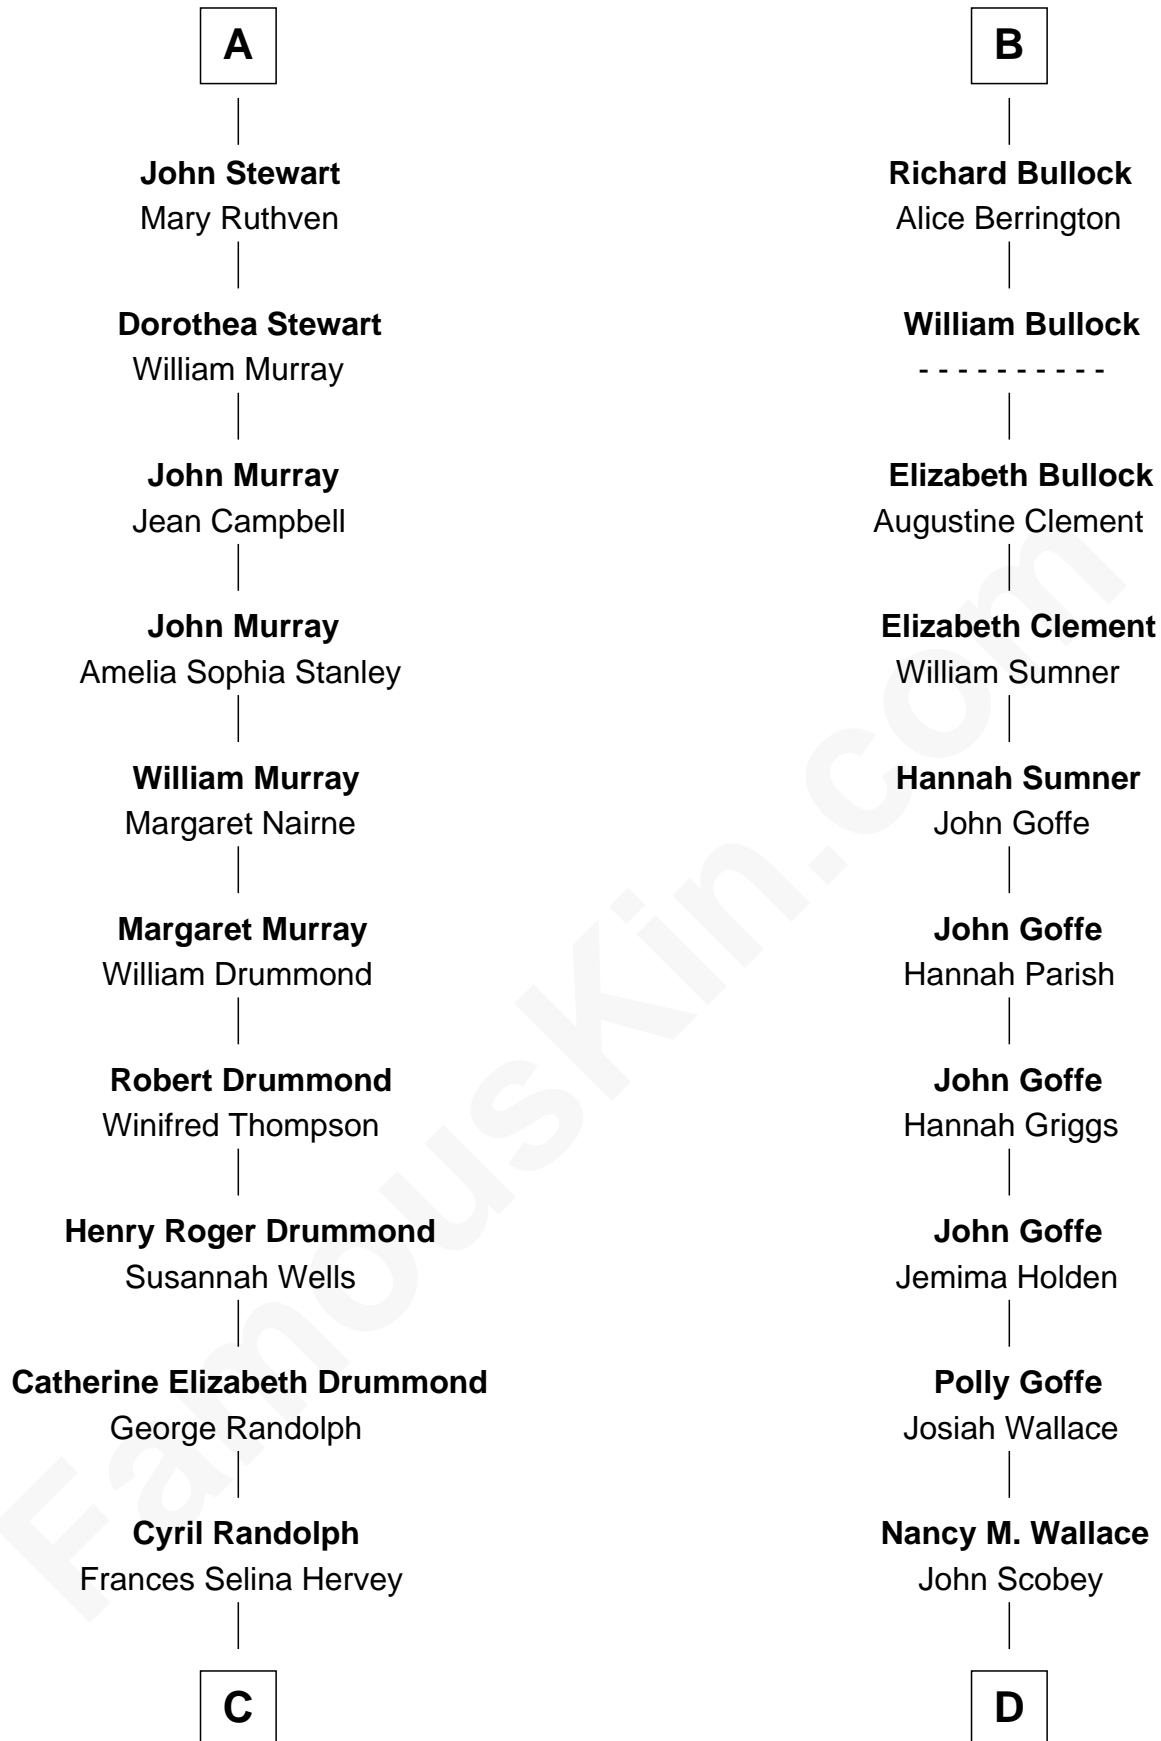

FamousKin.com
Relationship Chart of
Hugh Grant
Movie Actor

19th cousin 1 time removed of

Lou (Henry) Hoover
First Lady of President Herbert Hoover

C

Felton George Randolph

Emily Margaret Nepean

Margaret Isobel Randolph

Florence Ida Weed

Charles Delano Henry

Lou (Henry) Hoover

First Lady of Herbert Hoover

FamousKin.com