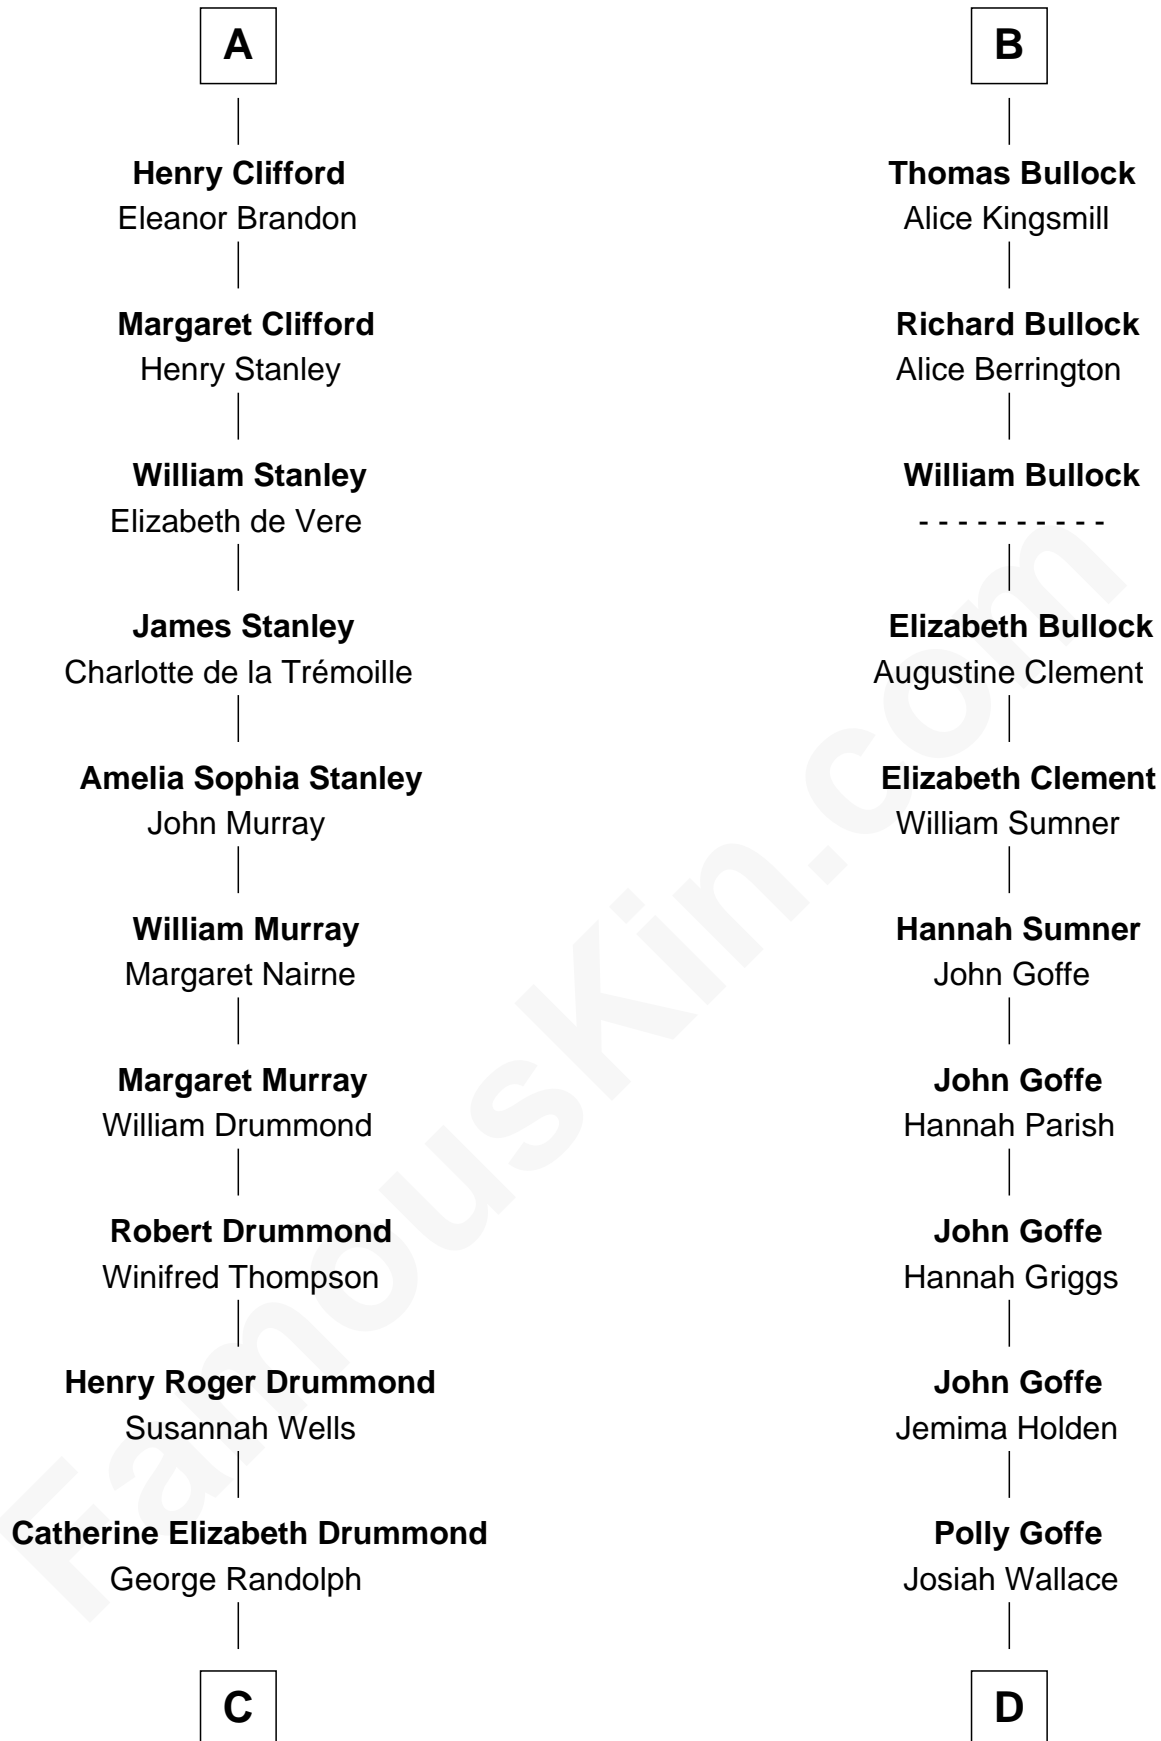

# FamousKin.com Relationship Chart of

**Hugh Grant**

*Movie Actor*

20th cousin 1 time removed of

**Lou (Henry) Hoover**

*First Lady of President Herbert Hoover*

**C**

**Cyril Randolph**  
Frances Selina Hervey

**Felton George Randolph**  
Emily Margaret Nepean

**Margaret Isobel Randolph**  
John Cassilis MacLean

**Fynvola Susan MacLean**  
James Murray Grant

**Hugh Grant**  
*Movie Actor*

**D**

**Nancy M. Wallace**  
John Scobey

**Philomelia Sophia Scobey**  
Phineas Weed

**Florence Ida Weed**  
Charles Delano Henry

**Lou (Henry) Hoover**  
*First Lady of Herbert Hoover*