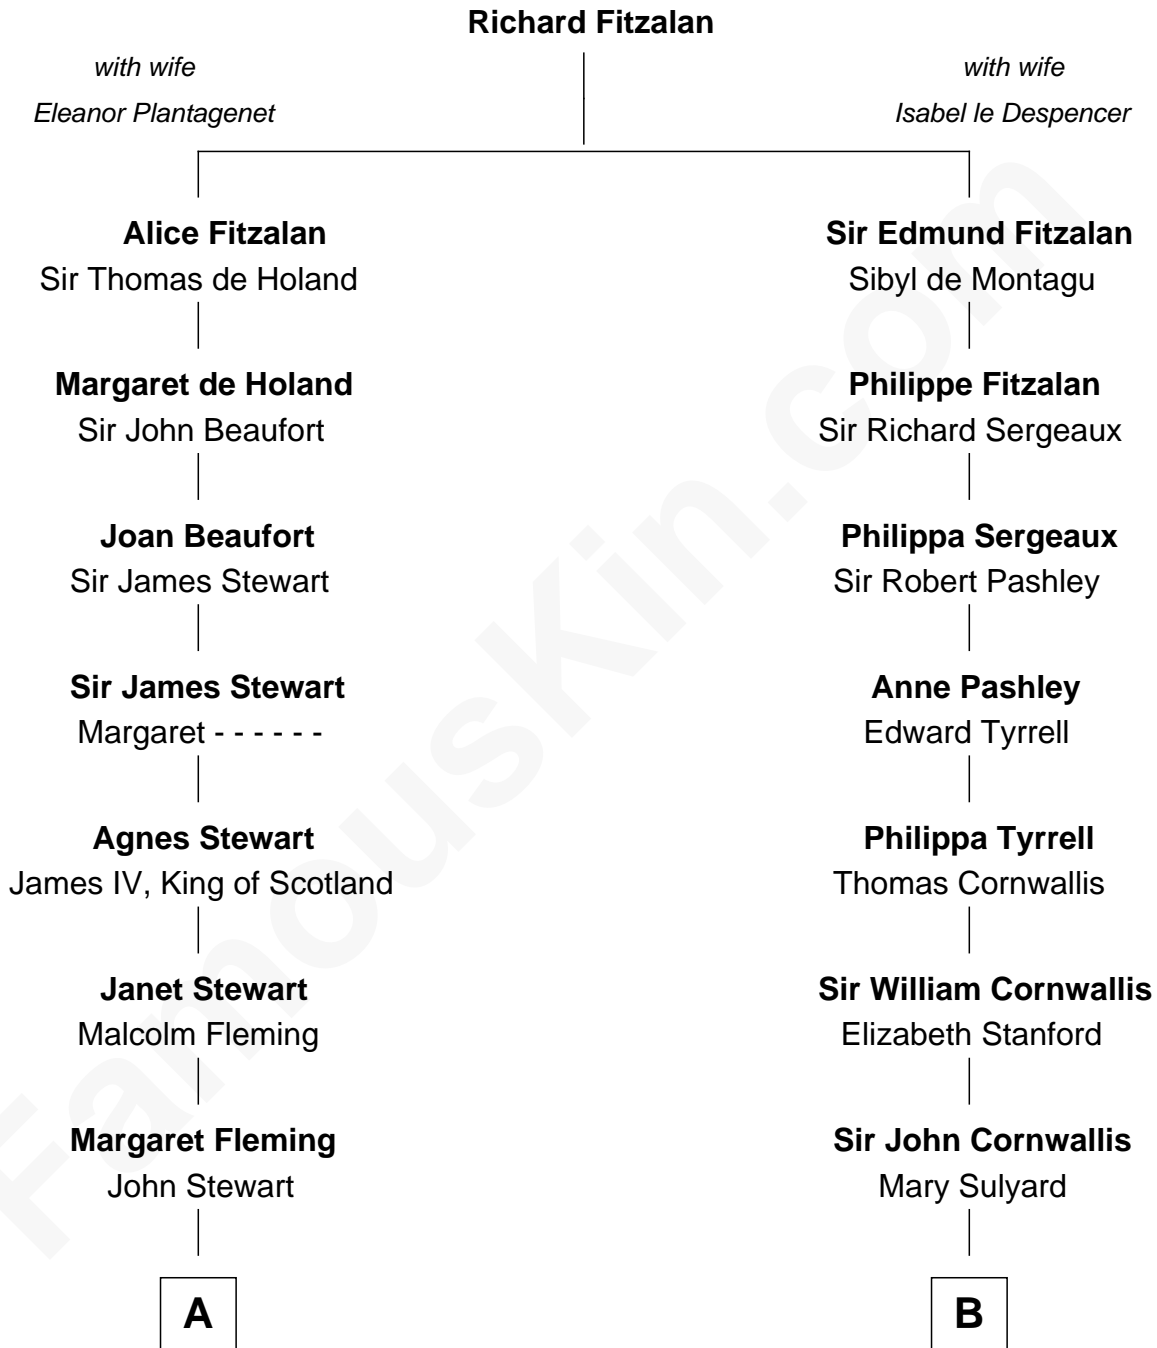

FamousKin.com
Relationship Chart of
Hugh Grant
Movie Actor

18th cousin 2 times removed of

Ellen Louise (Axson) Wilson
First Lady of President Woodrow Wilson

FamousKin.com