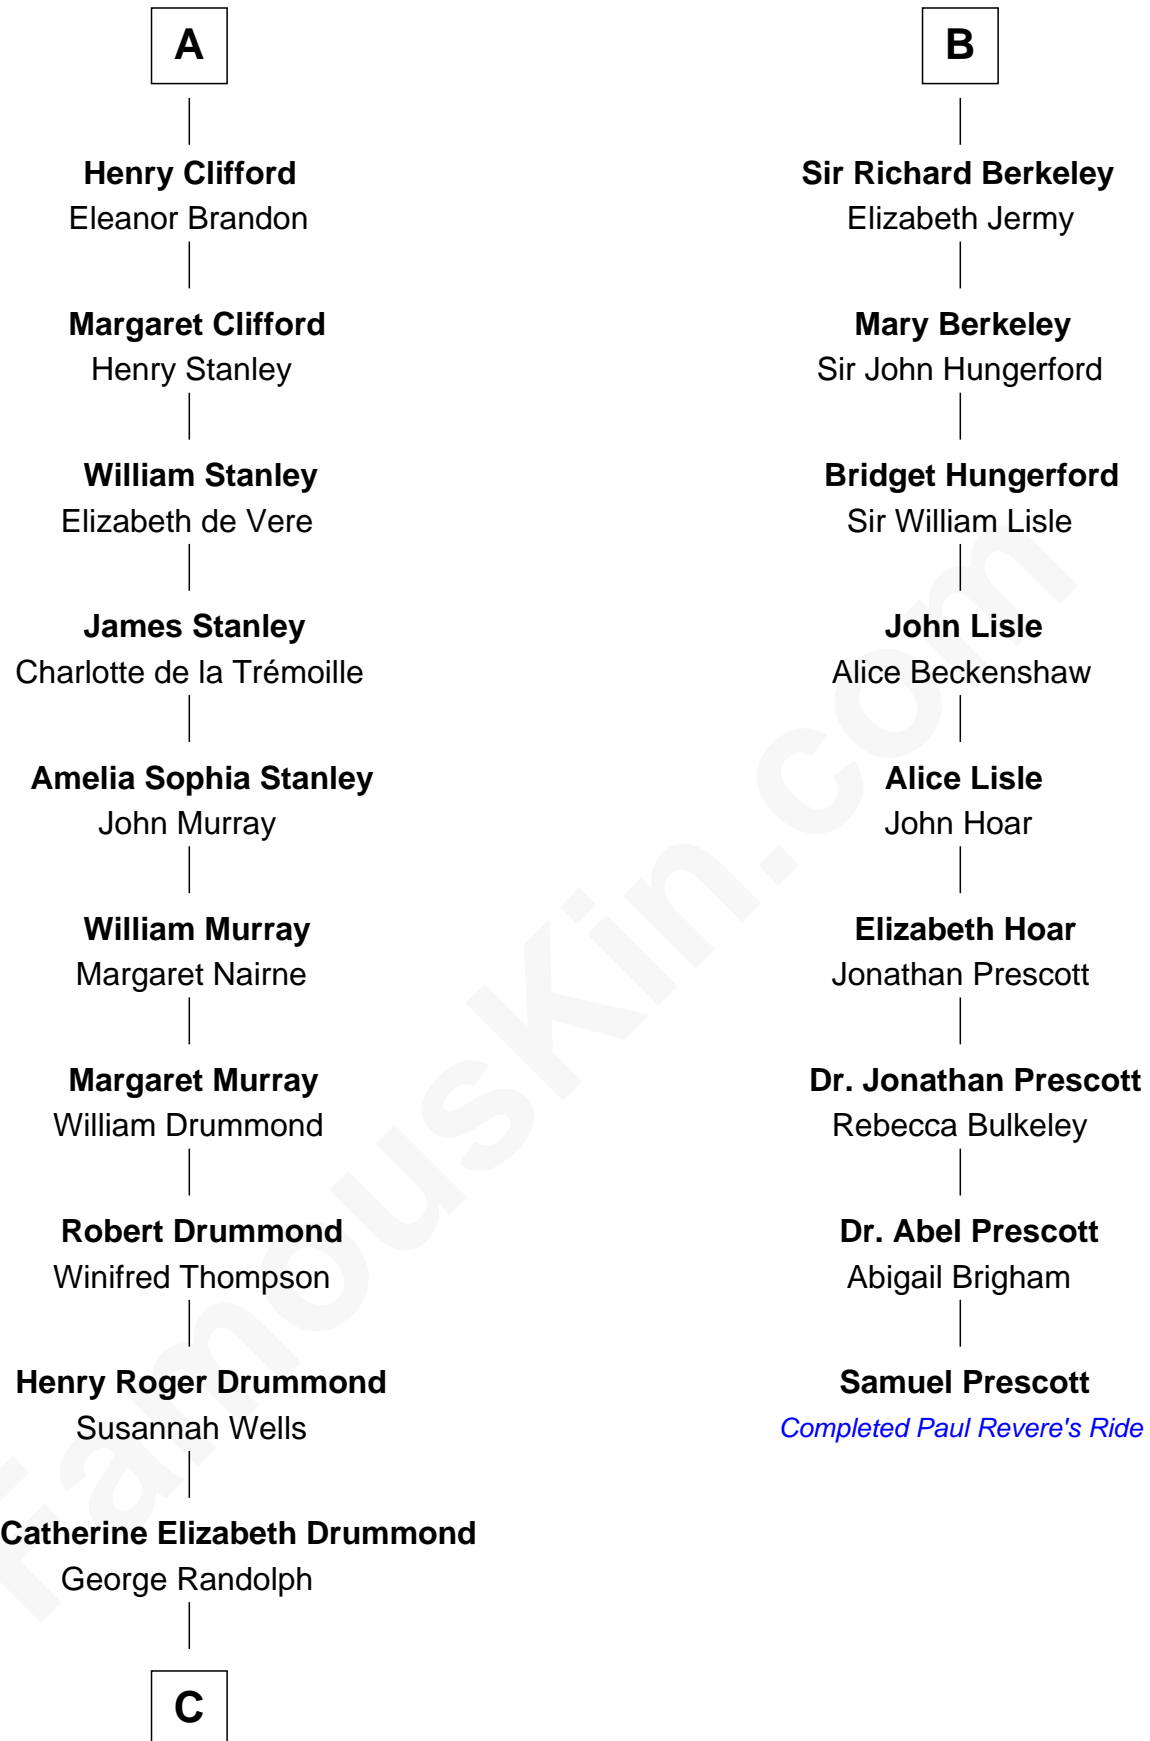

FamousKin.com Relationship Chart of

Hugh Grant
Movie Actor

15th cousin 6 times removed of

Samuel Prescott

Completed Paul Revere's Midnight Ride

C

—
Cyril Randolph

Frances Selina Hervey

—
Felton George Randolph

Emily Margaret Nepean

—
Margaret Isobel Randolph

John Cassilis MacLean

—
Fynvola Susan MacLean

James Murray Grant

—
Hugh Grant

Movie Actor