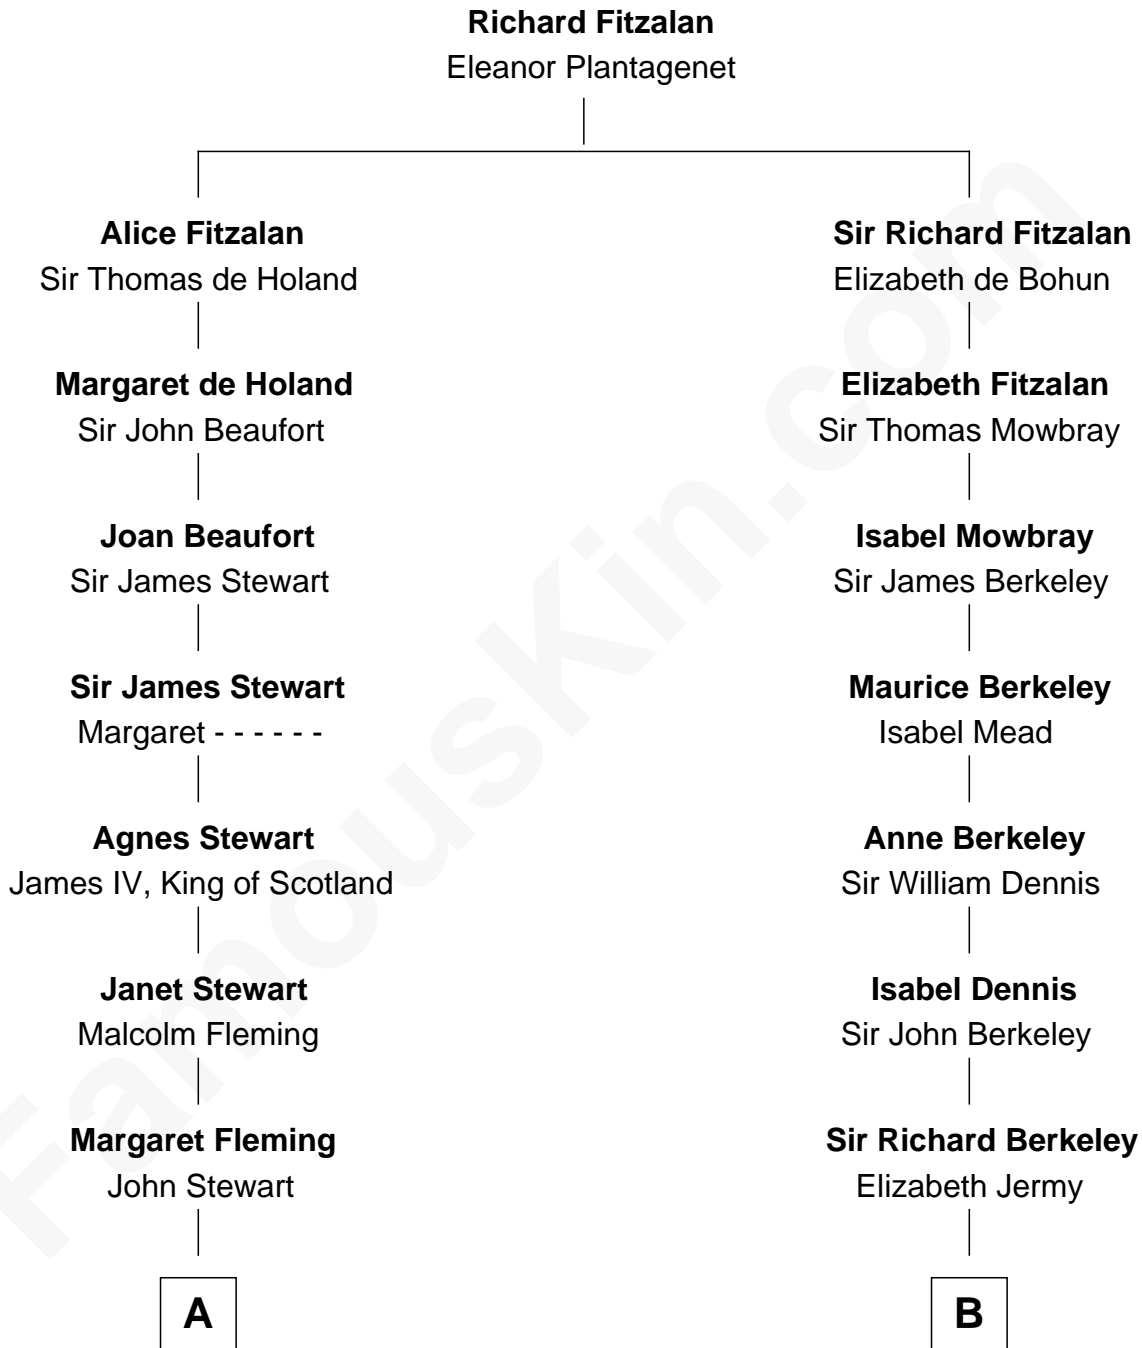

FamousKin.com Relationship Chart of

Hugh Grant

Movie Actor

14th cousin 6 times removed of

Samuel Prescott

Completed Paul Revere's Midnight Ride

C

—
Felton George Randolph

Emily Margaret Nepean

—
Margaret Isobel Randolph

John Cassilis MacLean

—
Fynvola Susan MacLean

James Murray Grant

—
Hugh Grant

Movie Actor

FamousKin.com