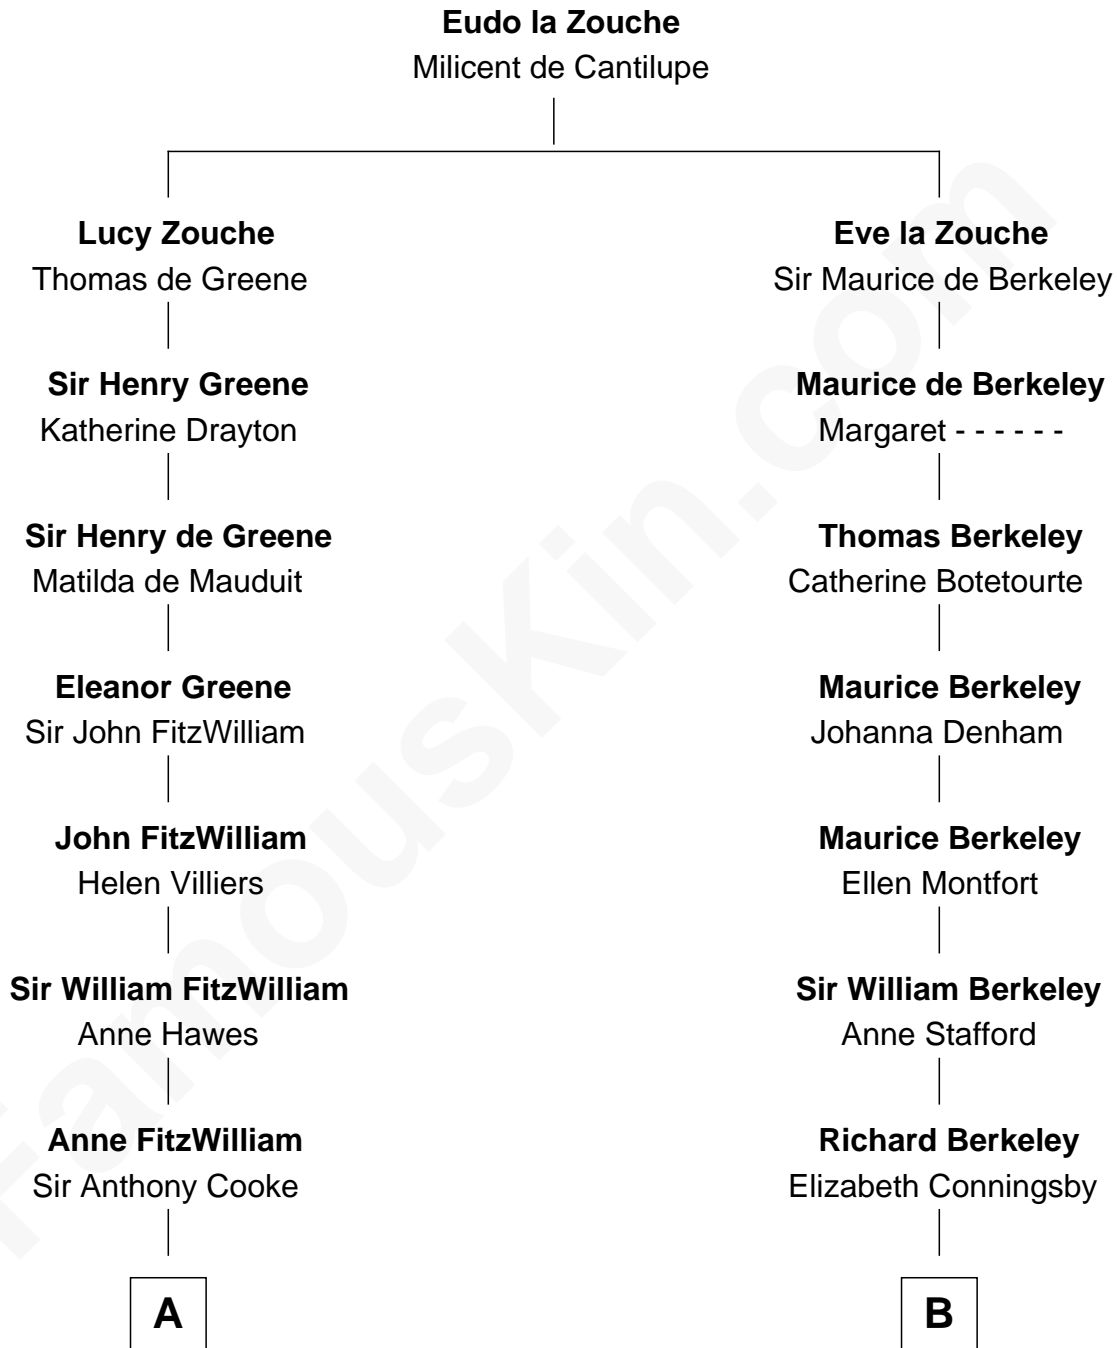

FamousKin.com Relationship Chart of

Hugh Grant
Movie Actor

16th cousin 5 times removed of

Samuel Prescott

Completed Paul Revere's Midnight Ride

C

—
Cyril Randolph

Frances Selina Hervey

—
Felton George Randolph

Emily Margaret Nepean

—
Margaret Isobel Randolph

John Cassilis MacLean

—
Fynvola Susan MacLean

James Murray Grant

—
Hugh Grant

Movie Actor