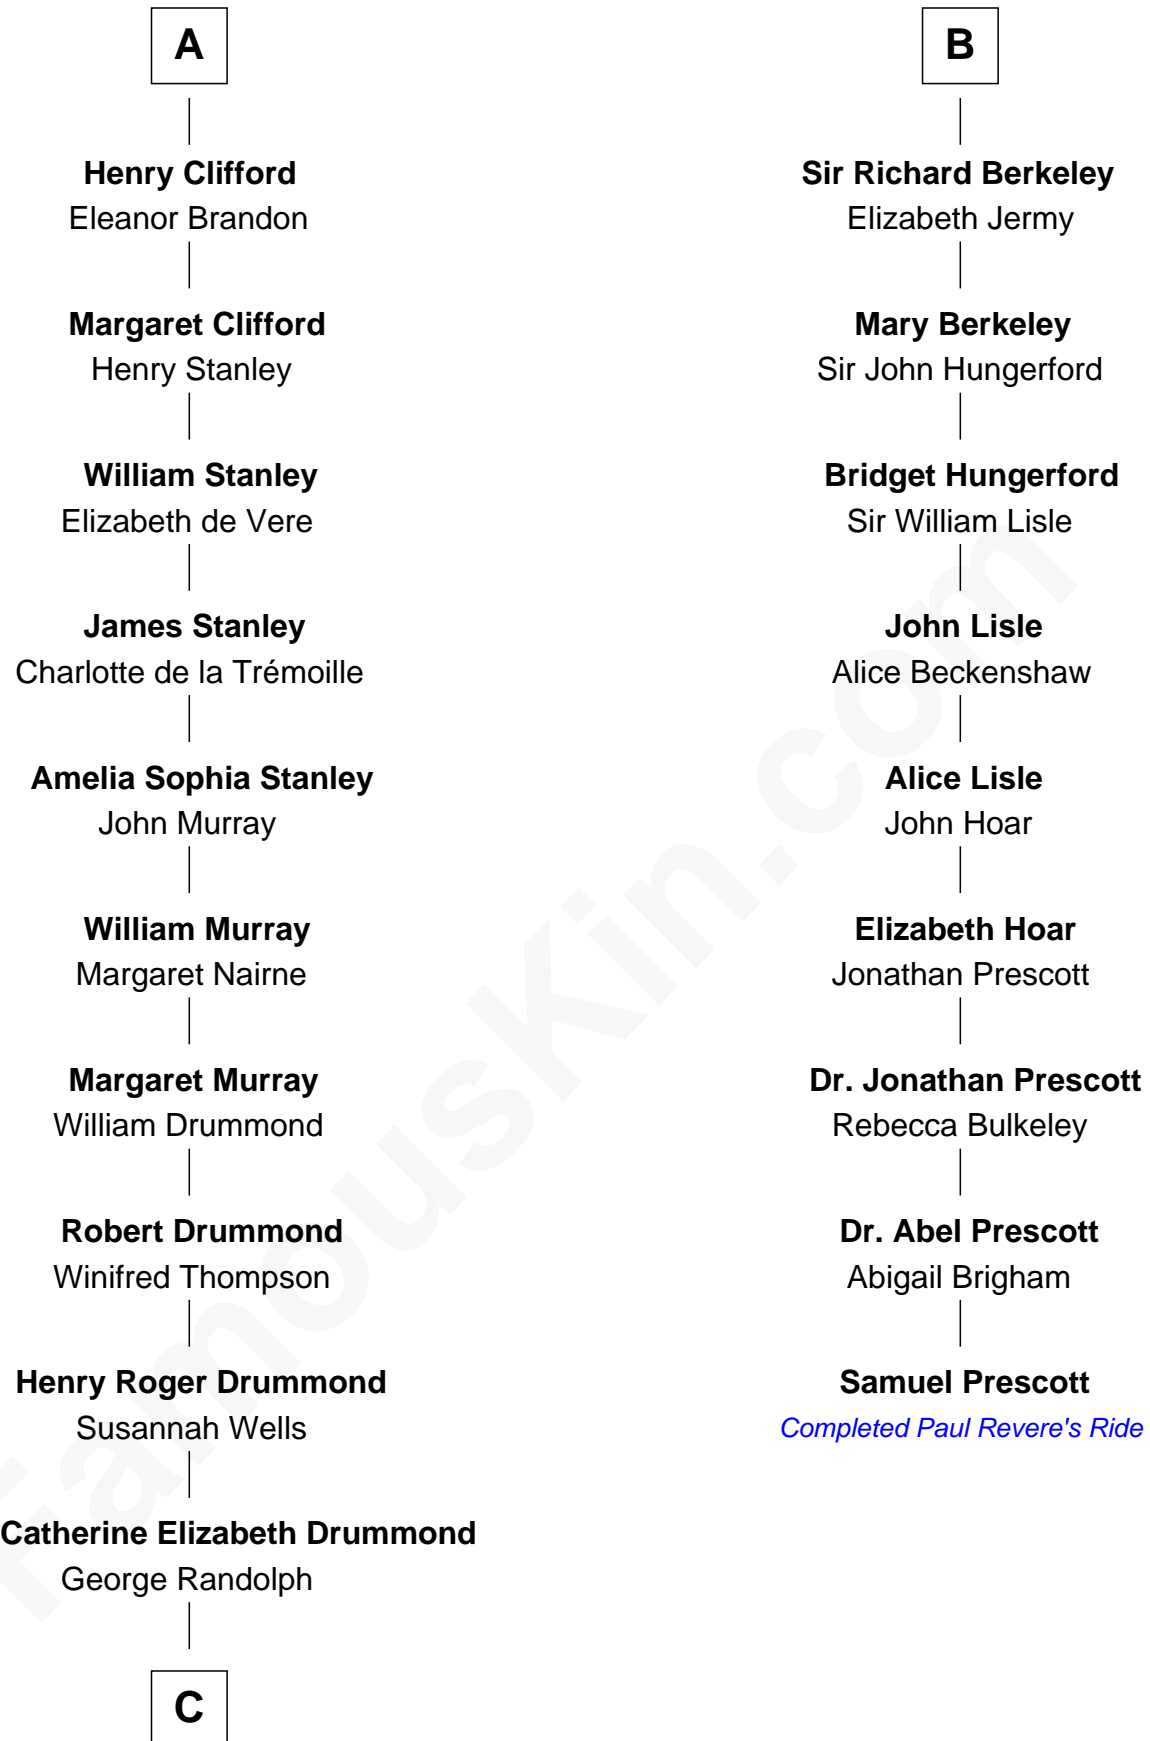

# FamousKin.com Relationship Chart of

**Hugh Grant**  
Movie Actor

15th cousin 6 times removed of

**Samuel Prescott**

Completed Paul Revere's Midnight Ride

**Sir Maurice de Berkeley**

Eve la Zouche

**Thomas de Berkeley**

Maud Herbert

**Henry Algernon Percy**

Catherine Spencer

**Margaret Percy**

Henry Clifford

**A**

**Maurice de Berkeley**

Margaret - - - - -

**Thomas Berkeley**

Catherine Botetourte

**Maurice Berkeley**

Johanna Denham

**Maurice Berkeley**

Ellen Montfort

**Sir William Berkeley**

Anne Stafford

**Richard Berkeley**

Elizabeth Conningsby

**Sir John Berkeley**

Isabel Dennis

**B**

**C**

—  
**Cyril Randolph**

Frances Selina Hervey