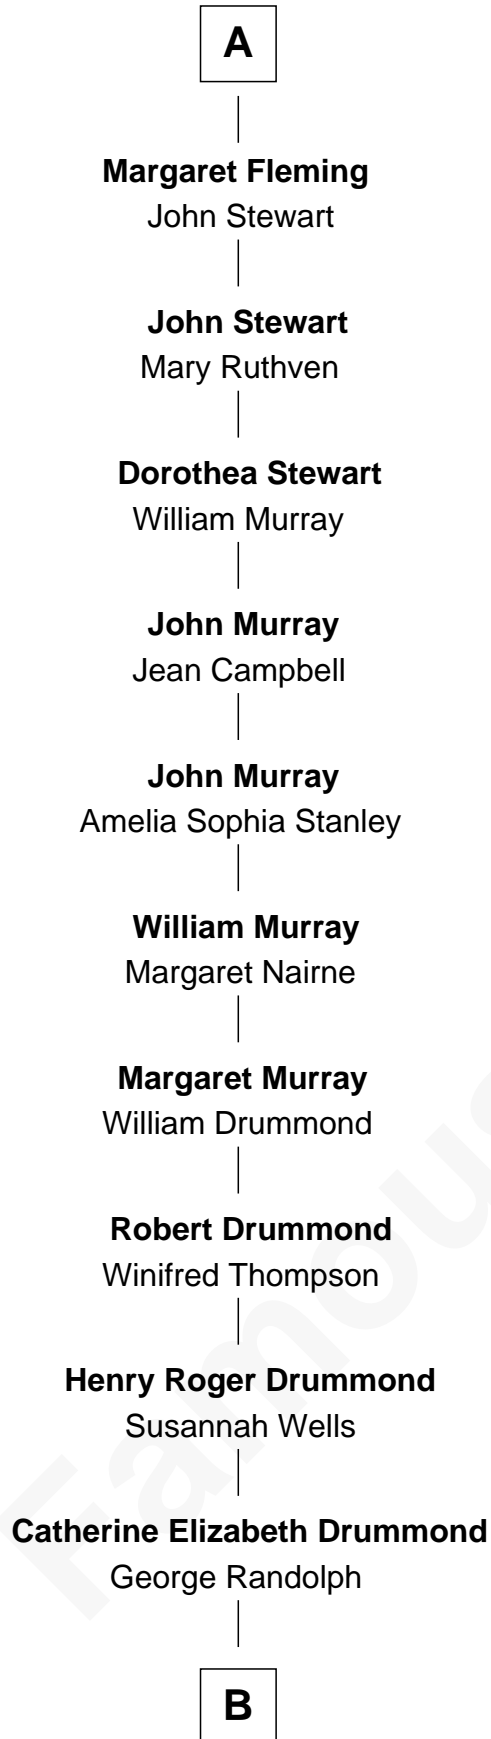

FamousKin.com Relationship Chart of

Hugh Grant

Movie Actor

7th cousin 14 times removed of

Charles V

Holy Roman Emperor

B

—
Cyril Randolph

Frances Selina Hervey

—
Felton George Randolph

Emily Margaret Nepean

—
Margaret Isobel Randolph

John Cassilis MacLean

—
Fynvola Susan MacLean

James Murray Grant

—
Hugh Grant