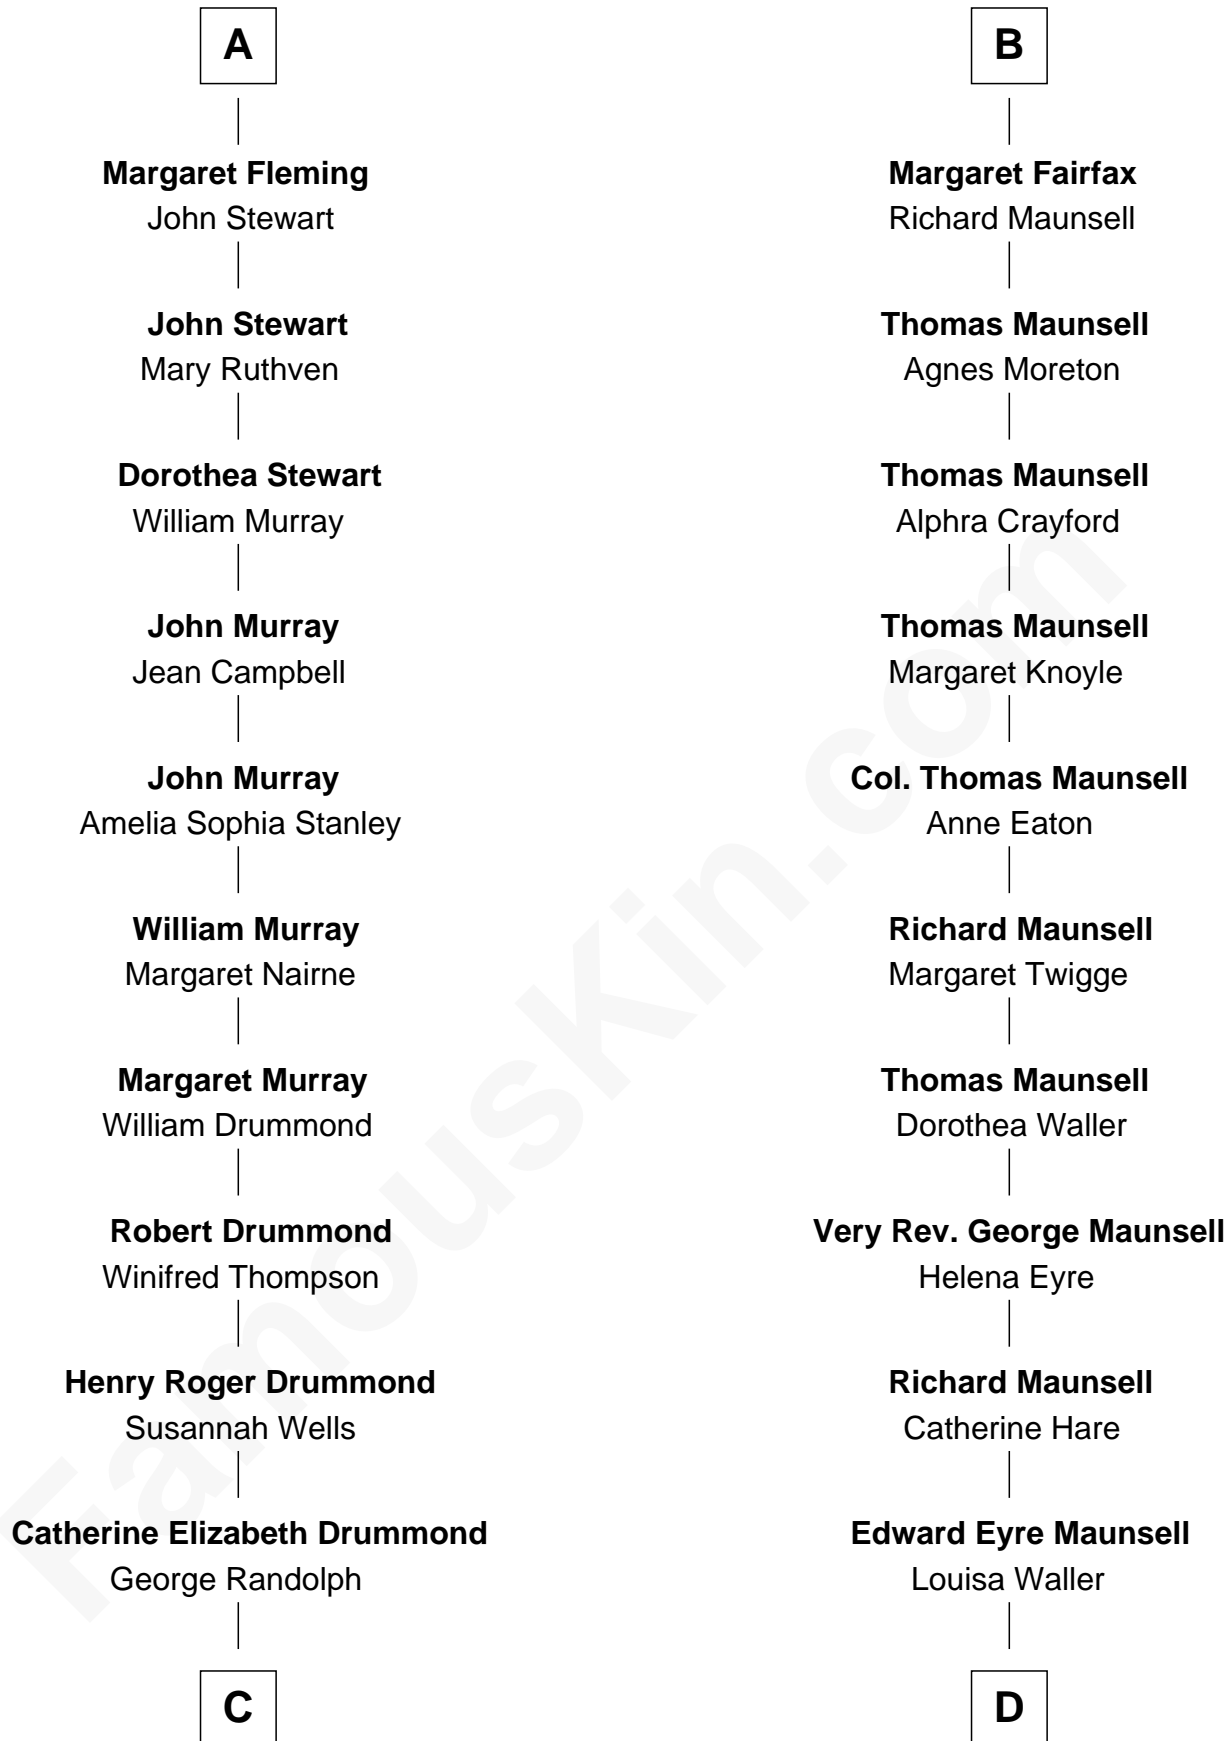

# FamousKin.com Relationship Chart of

**Hugh Grant**  
Movie Actor

21st cousin of

**Phoebe Waller-Bridge**  
Theatre, TV and Movie Actress

**C**

**Cyril Randolph**  
Frances Selina Hervey

**Felton George Randolph**  
Emily Margaret Nepean

**Margaret Isobel Randolph**  
John Cassilis MacLean

**Fynvola Susan MacLean**  
James Murray Grant

**Hugh Grant**  
*Movie Actor*

**D**

**Florence Catherine Maunsell**  
Rev. Theodosius Cotterell Henry Ward-Boughton-Leigh