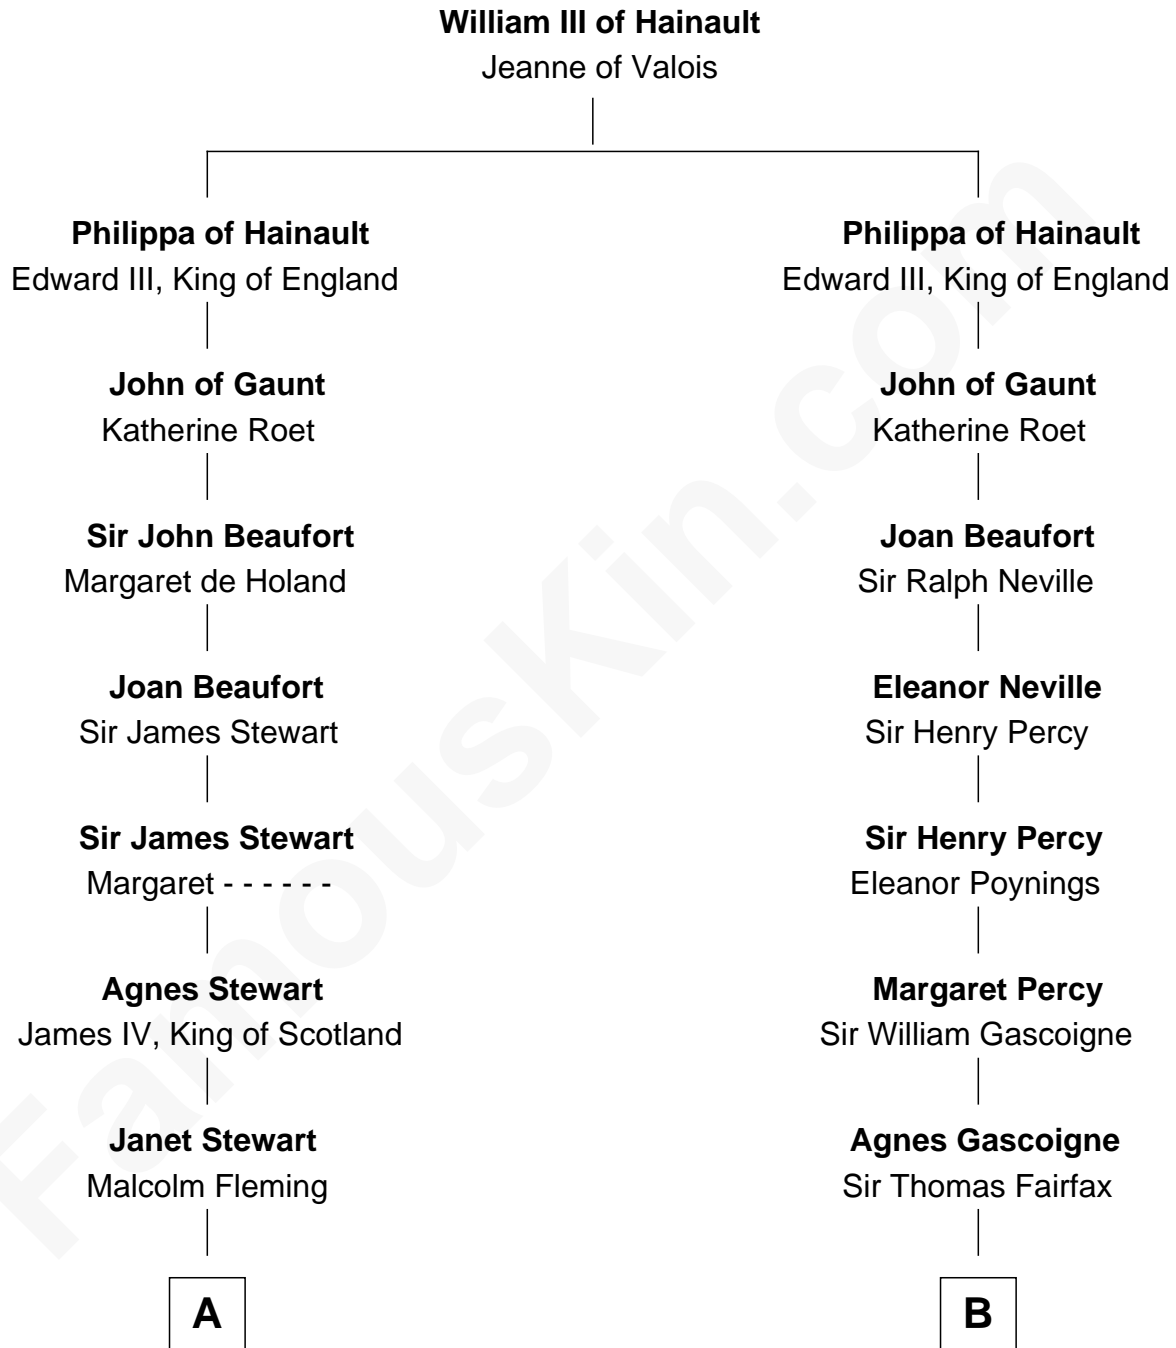

# FamousKin.com Relationship Chart of

**Hugh Grant**  
Movie Actor

21st cousin of

**Phoebe Waller-Bridge**  
Theatre, TV and Movie Actress

**C**

**Cyril Randolph**  
Frances Selina Hervey

**Felton George Randolph**  
Emily Margaret Nepean

**Margaret Isobel Randolph**  
John Cassilis MacLean

**Fynvola Susan MacLean**  
James Murray Grant

**Hugh Grant**  
*Movie Actor*

**D**

**Florence Catherine Maunsell**  
Rev. Theodosius Cotterell Henry Ward-Boughton-Leigh