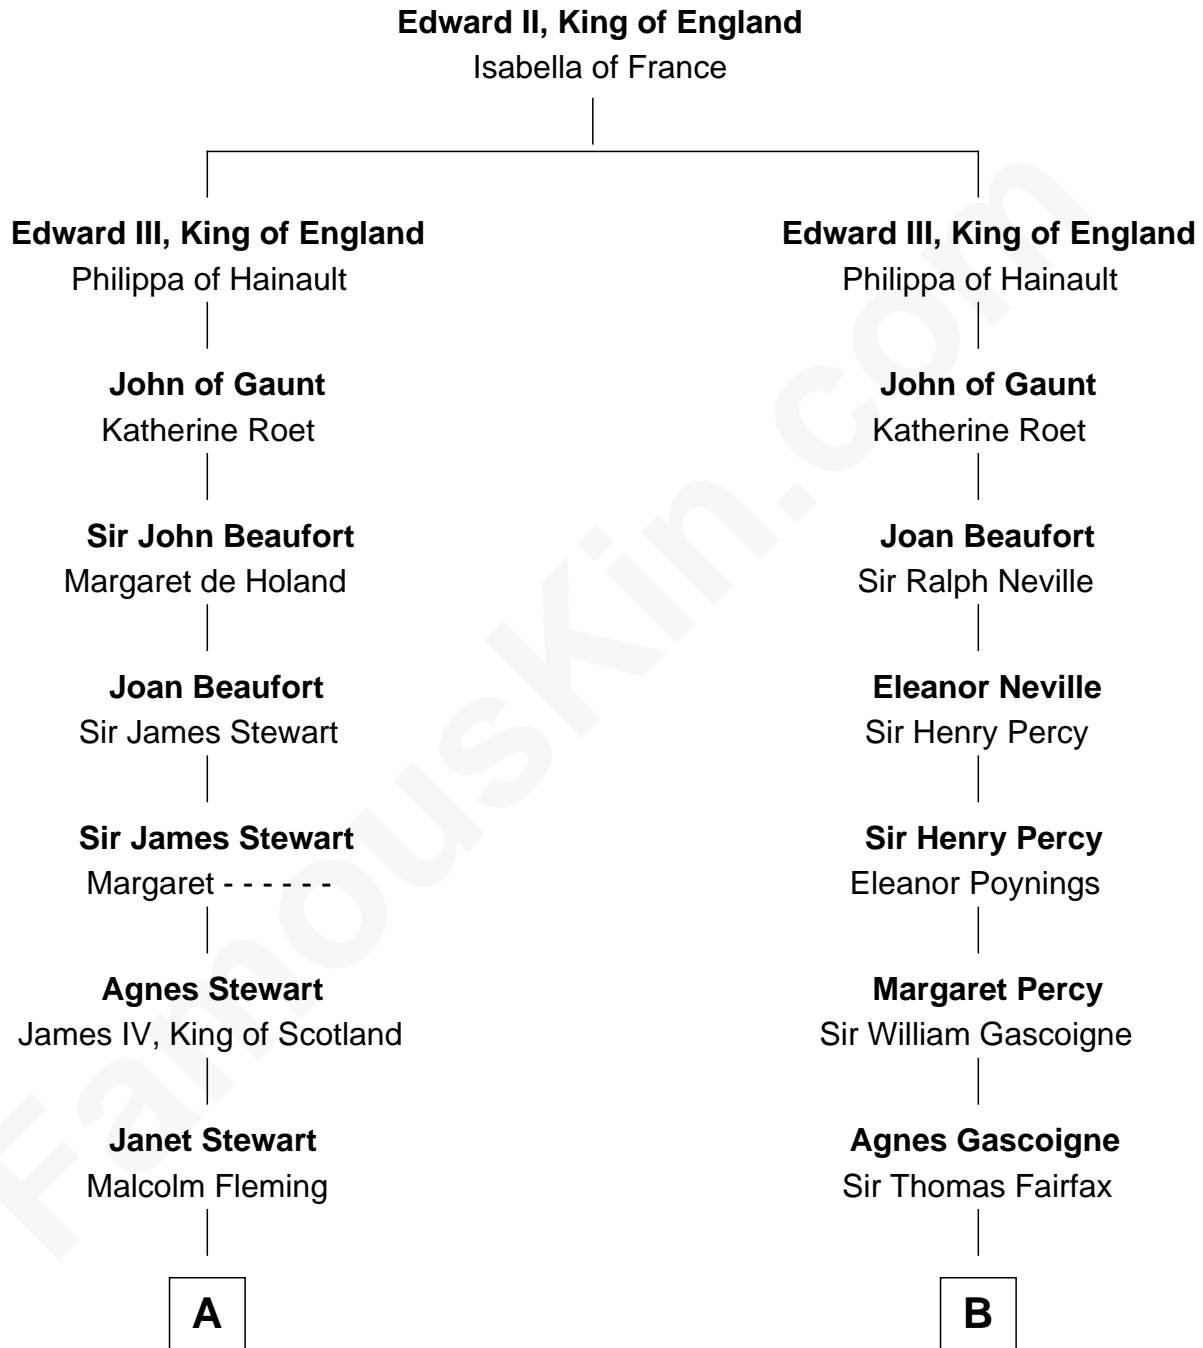

FamousKin.com Relationship Chart of

Hugh Grant
Movie Actor

21st cousin of

Phoebe Waller-Bridge
Theatre, TV and Movie Actress

C

Cyril Randolph
Frances Selina Hervey

Felton George Randolph
Emily Margaret Nepean