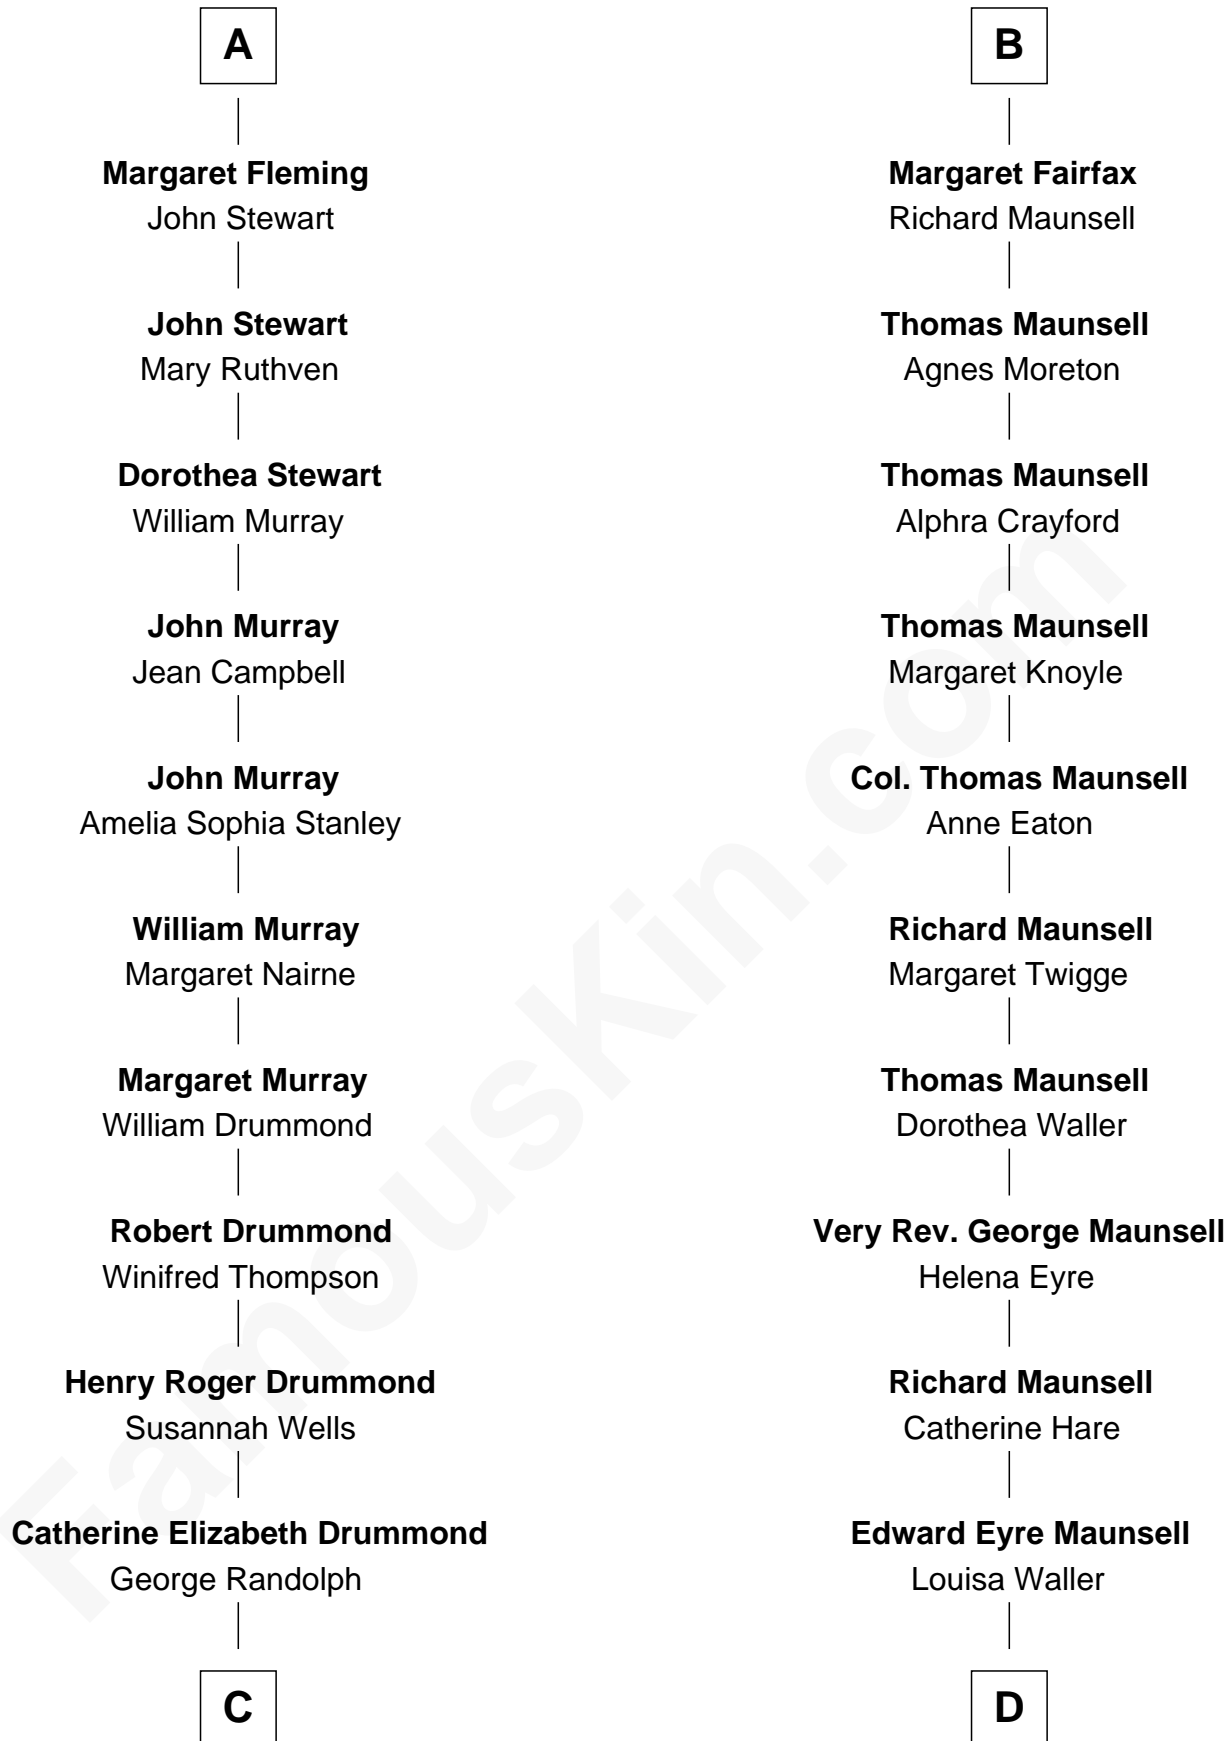

FamousKin.com Relationship Chart of

Hugh Grant

Movie Actor

21st cousin of

Phoebe Waller-Bridge

Theatre, TV and Movie Actress

C

Cyril Randolph
Frances Selina Hervey