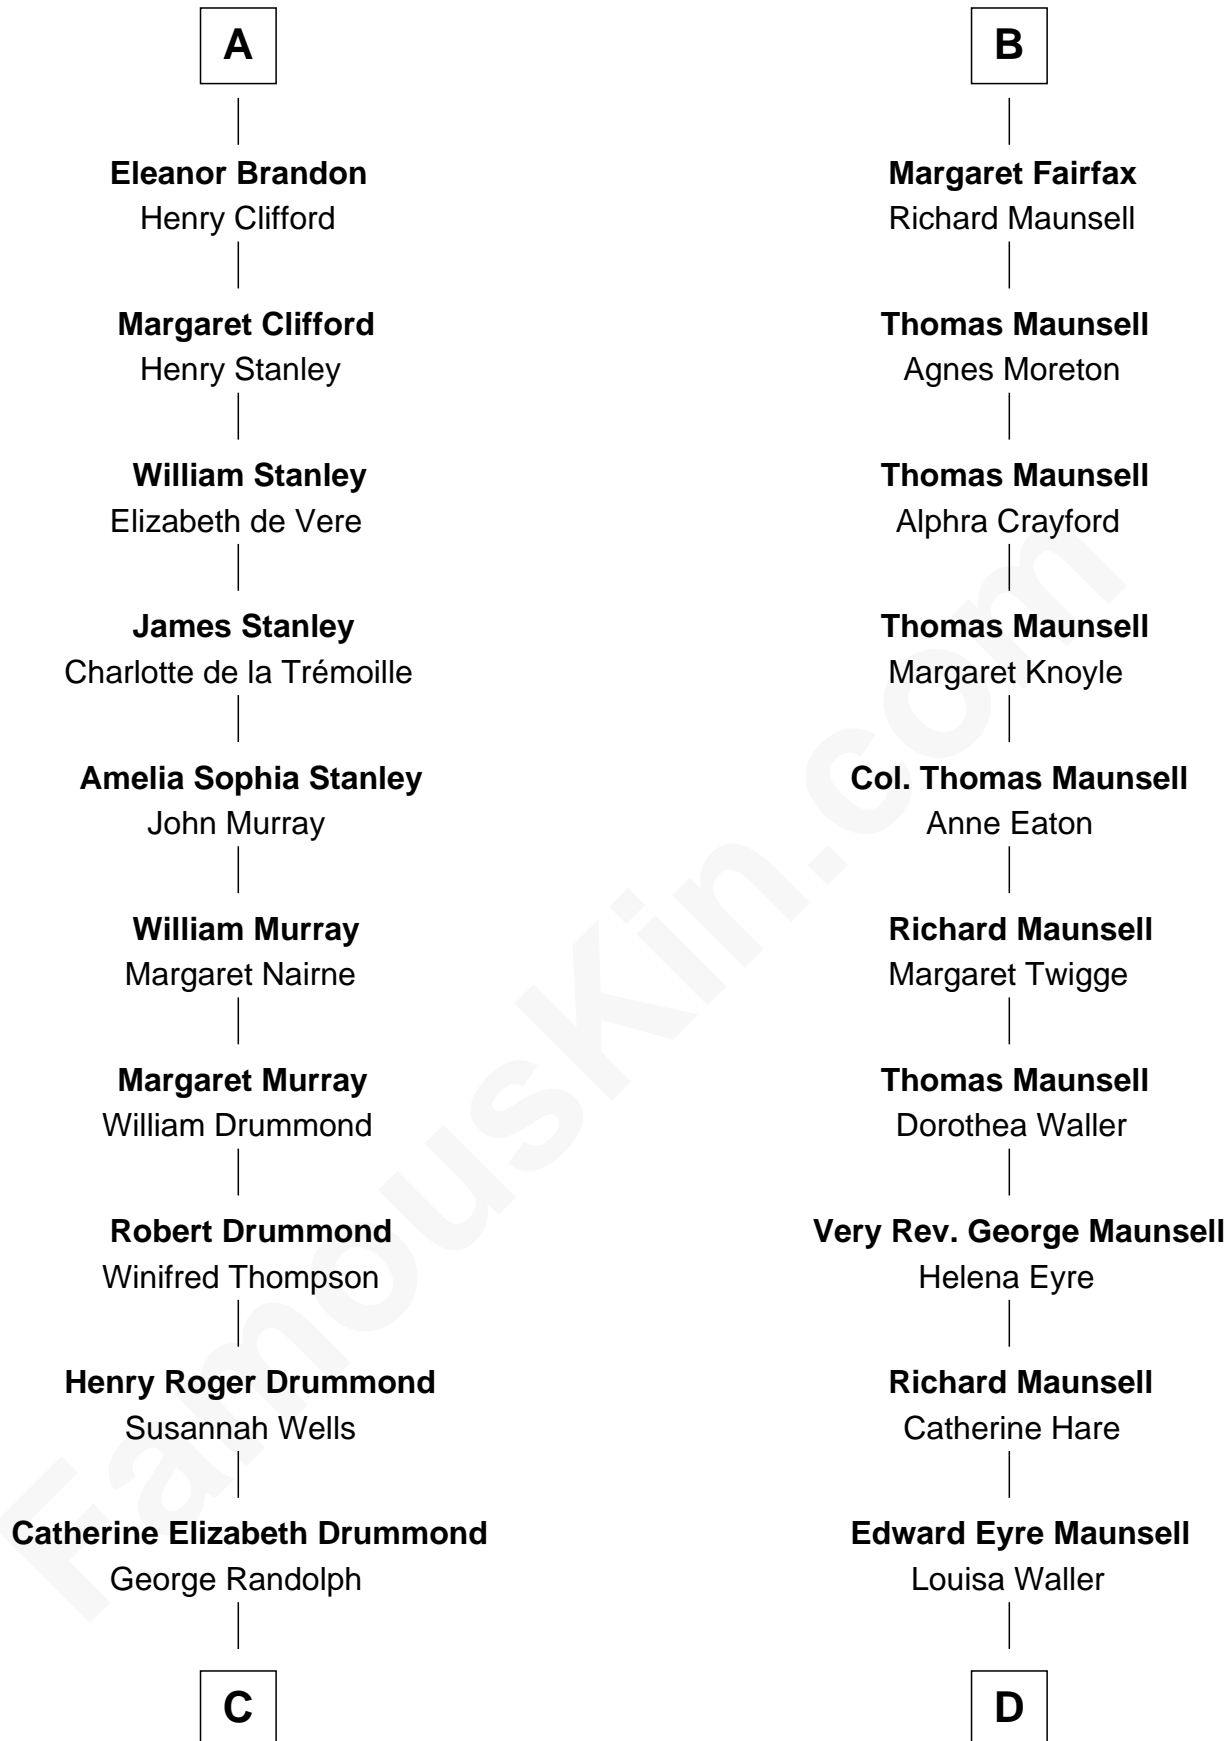

# FamousKin.com Relationship Chart of

**Hugh Grant**

*Movie Actor*

21st cousin of

**Phoebe Waller-Bridge**

*Theatre, TV and Movie Actress*

**Sir Hugh I de Audley**

Iseult de Mortimer

**C**

**Cyril Randolph**  
Frances Selina Hervey

**Felton George Randolph**  
Emily Margaret Nepean

**Margaret Isobel Randolph**  
John Cassilis MacLean

**Fynvola Susan MacLean**  
James Murray Grant

**Hugh Grant**  
*Movie Actor*