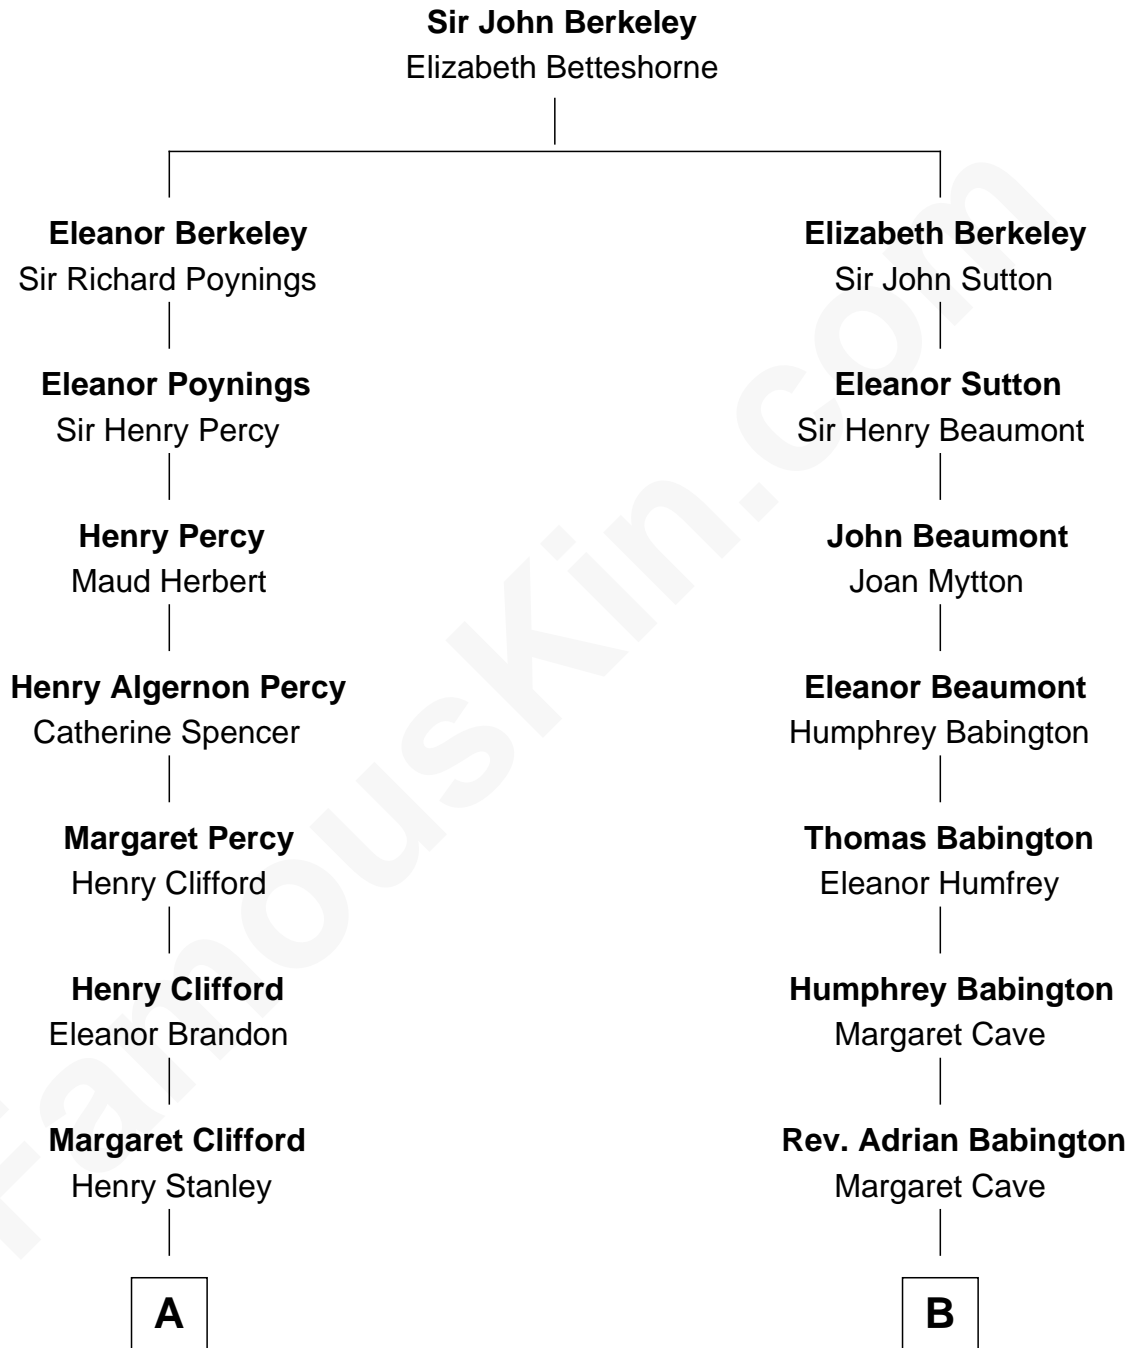

# FamousKin.com Relationship Chart of

**Hugh Grant**

*Movie Actor*

19th cousin of

**John Dye**

*TV and Movie Actor - "Touched by an Angel"*

FamousKin.com