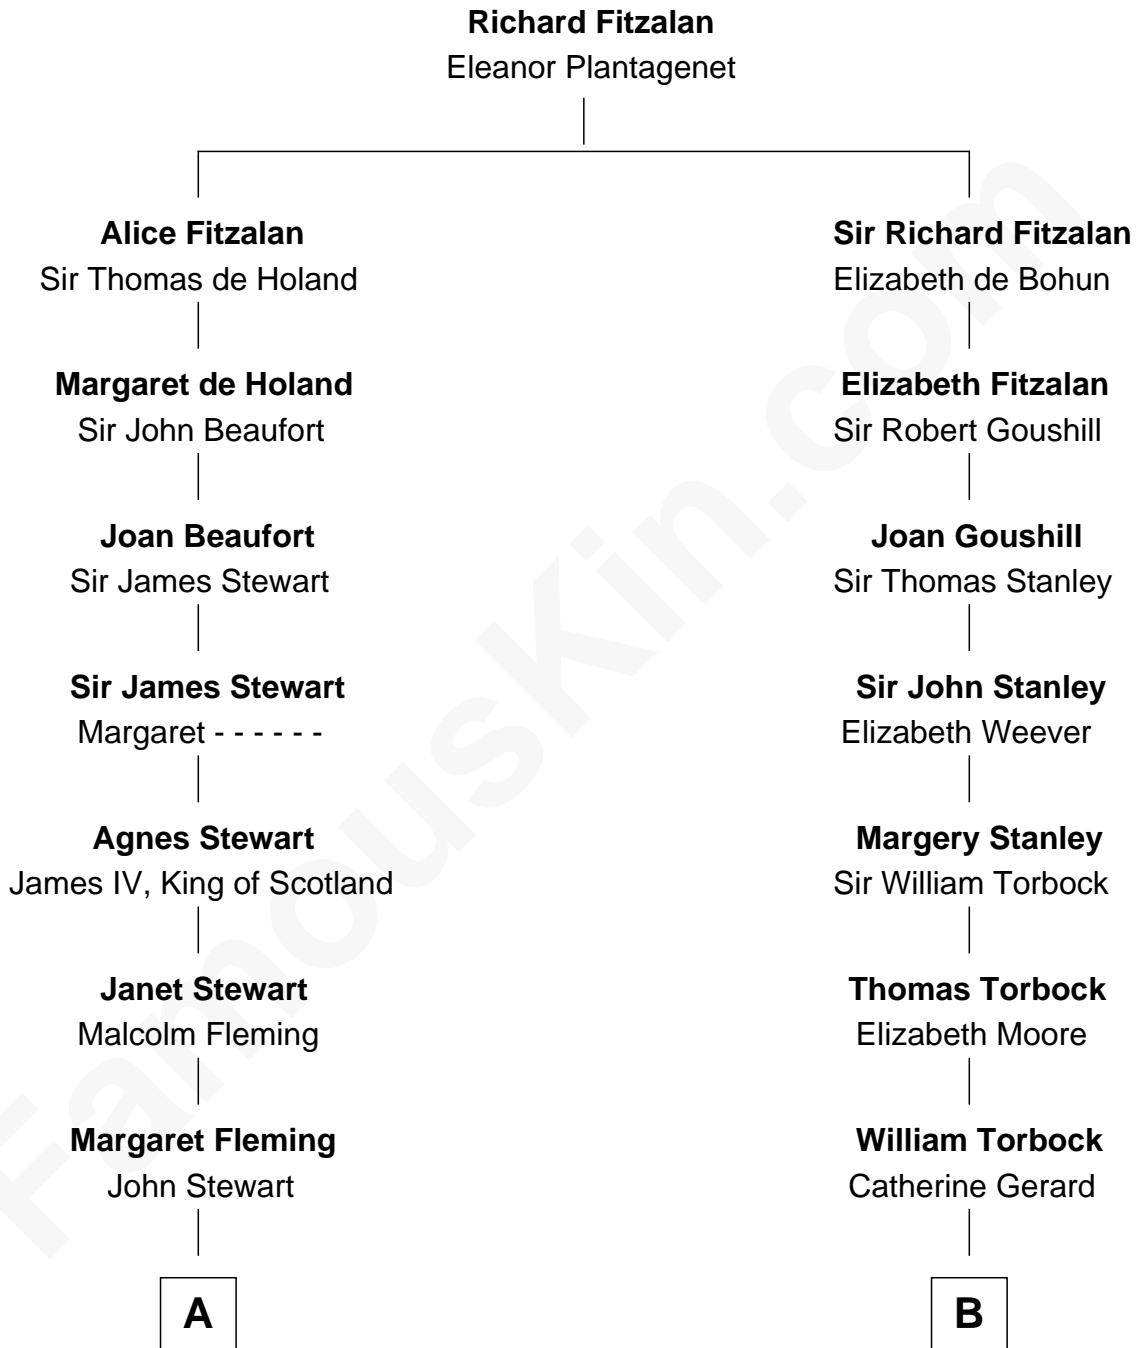

FamousKin.com Relationship Chart of

Hugh Grant
Movie Actor

17th cousin 3 times removed of

Juliette Gordon Low
Founder of the Girl Scouts

C

—
Felton George Randolph

Emily Margaret Nepean

—
Margaret Isobel Randolph

John Cassilis MacLean

—
Fynvola Susan MacLean

James Murray Grant

—
Hugh Grant

Movie Actor

FamousKin.com