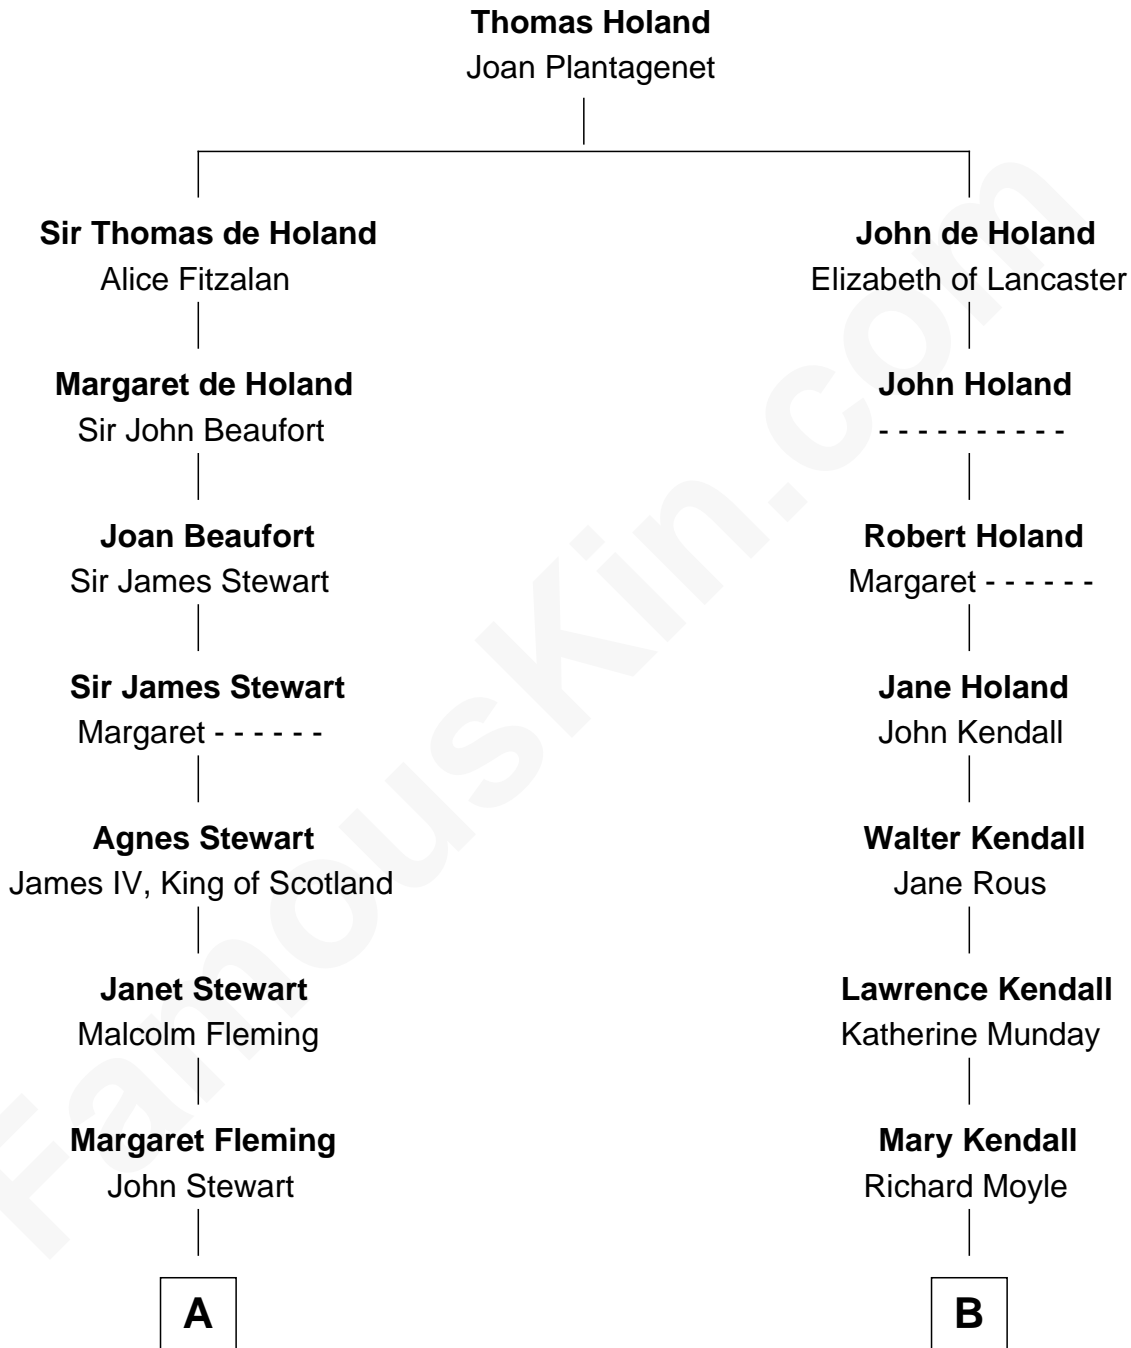

# FamousKin.com Relationship Chart of

**Hugh Grant**

*Movie Actor*

17th cousin 3 times removed of

**Juliette Gordon Low**

*Founder of the Girl Scouts*

**C**

—  
**Felton George Randolph**

Emily Margaret Nepean

—  
**Margaret Isobel Randolph**

John Cassilis MacLean

—  
**Fynvola Susan MacLean**

James Murray Grant

—  
**Hugh Grant**

*Movie Actor*

FamousKin.com