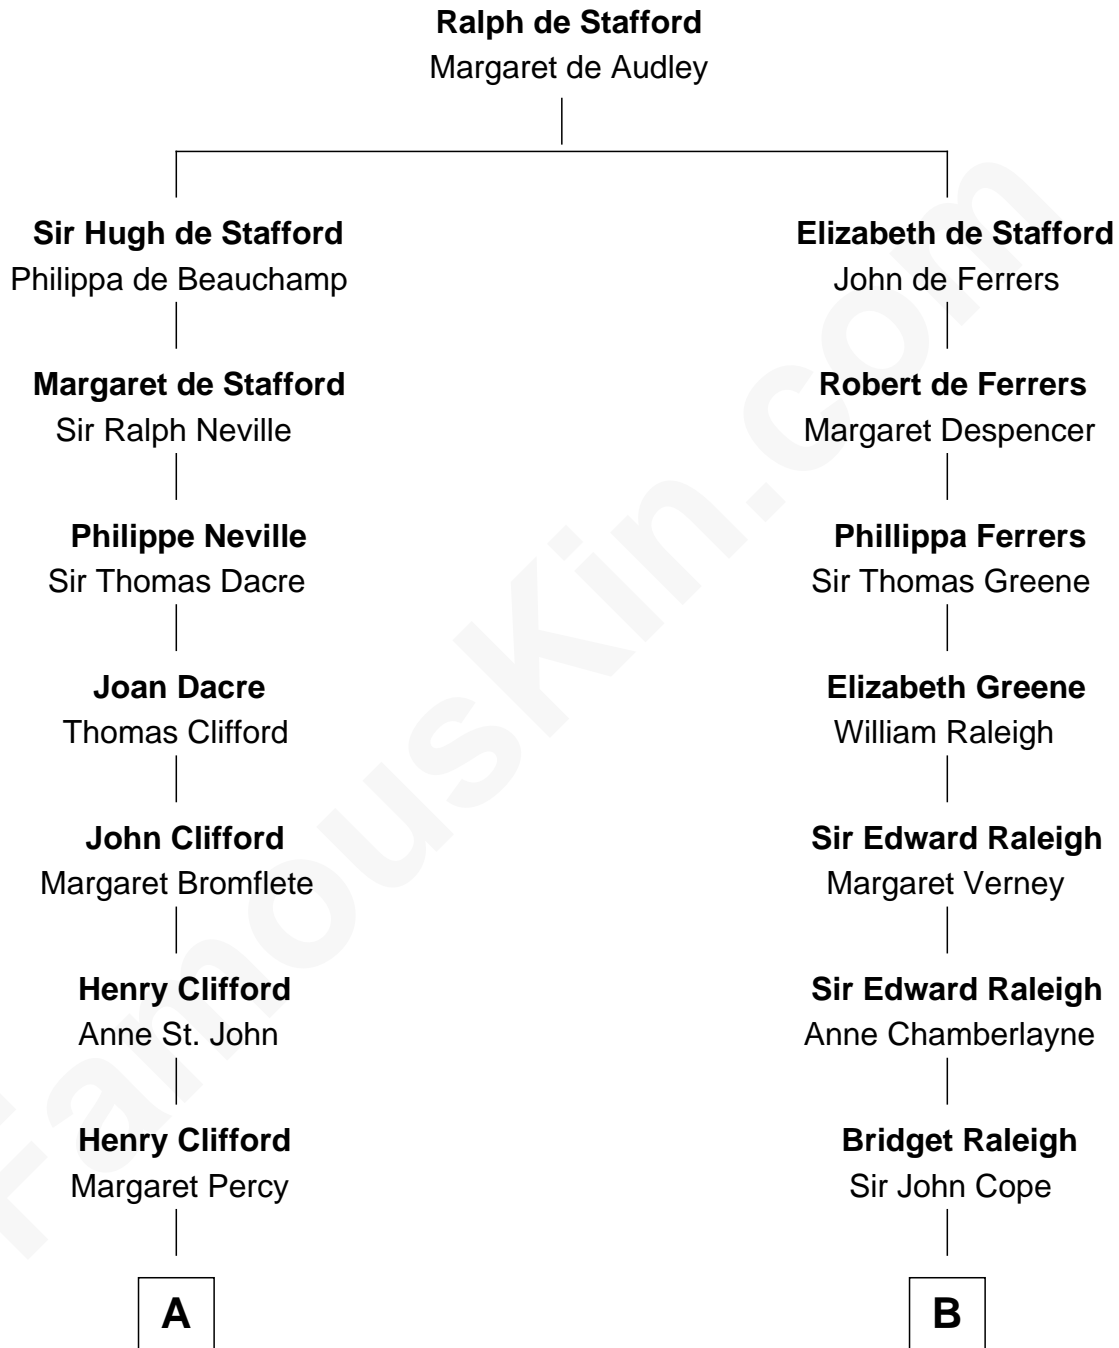

**FamousKin.com**  
**Relationship Chart of**  
**Hugh Grant**  
*Movie Actor*

17th cousin 4 times removed of

**Stephen A. Douglas**  
*Participated in Lincoln-Douglas Debates*

**C**

—  
**Cyril Randolph**

Frances Selina Hervey

—  
**Felton George Randolph**

Emily Margaret Nepean

—  
**Margaret Isobel Randolph**

John Cassilis MacLean

—  
**Fynvola Susan MacLean**

James Murray Grant

—  
**Hugh Grant**