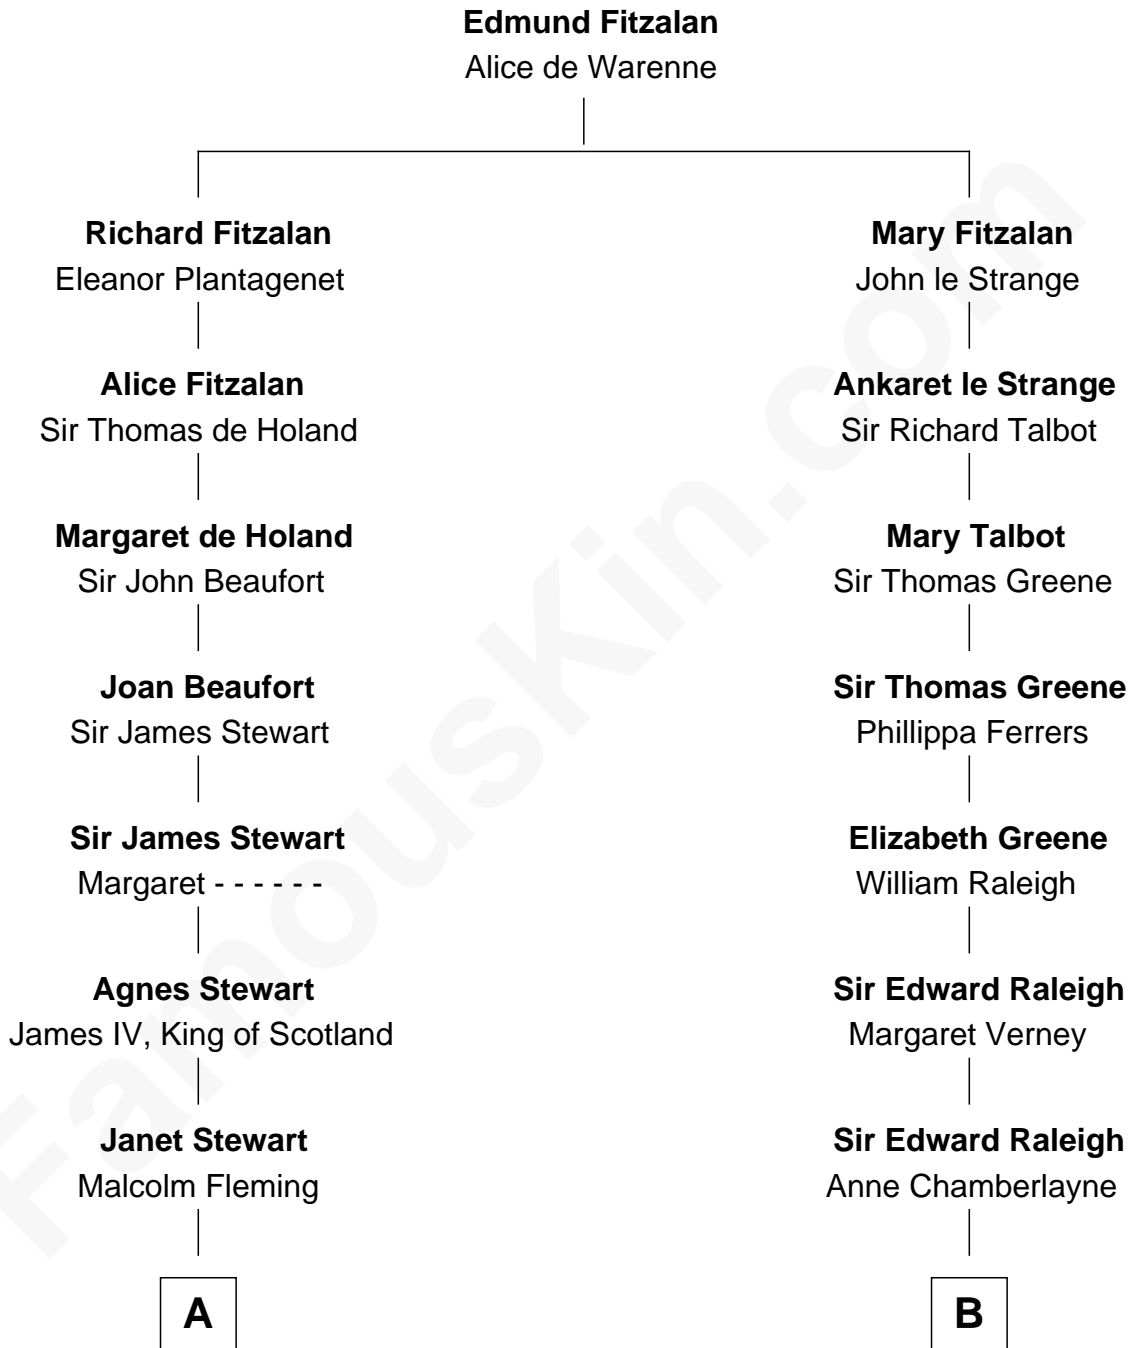

FamousKin.com Relationship Chart of

Hugh Grant
Movie Actor

18th cousin 3 times removed of

Stephen A. Douglas

Participated in Lincoln-Douglas Debates

C

Cyril Randolph
Frances Selina Hervey

Felton George Randolph
Emily Margaret Nepean