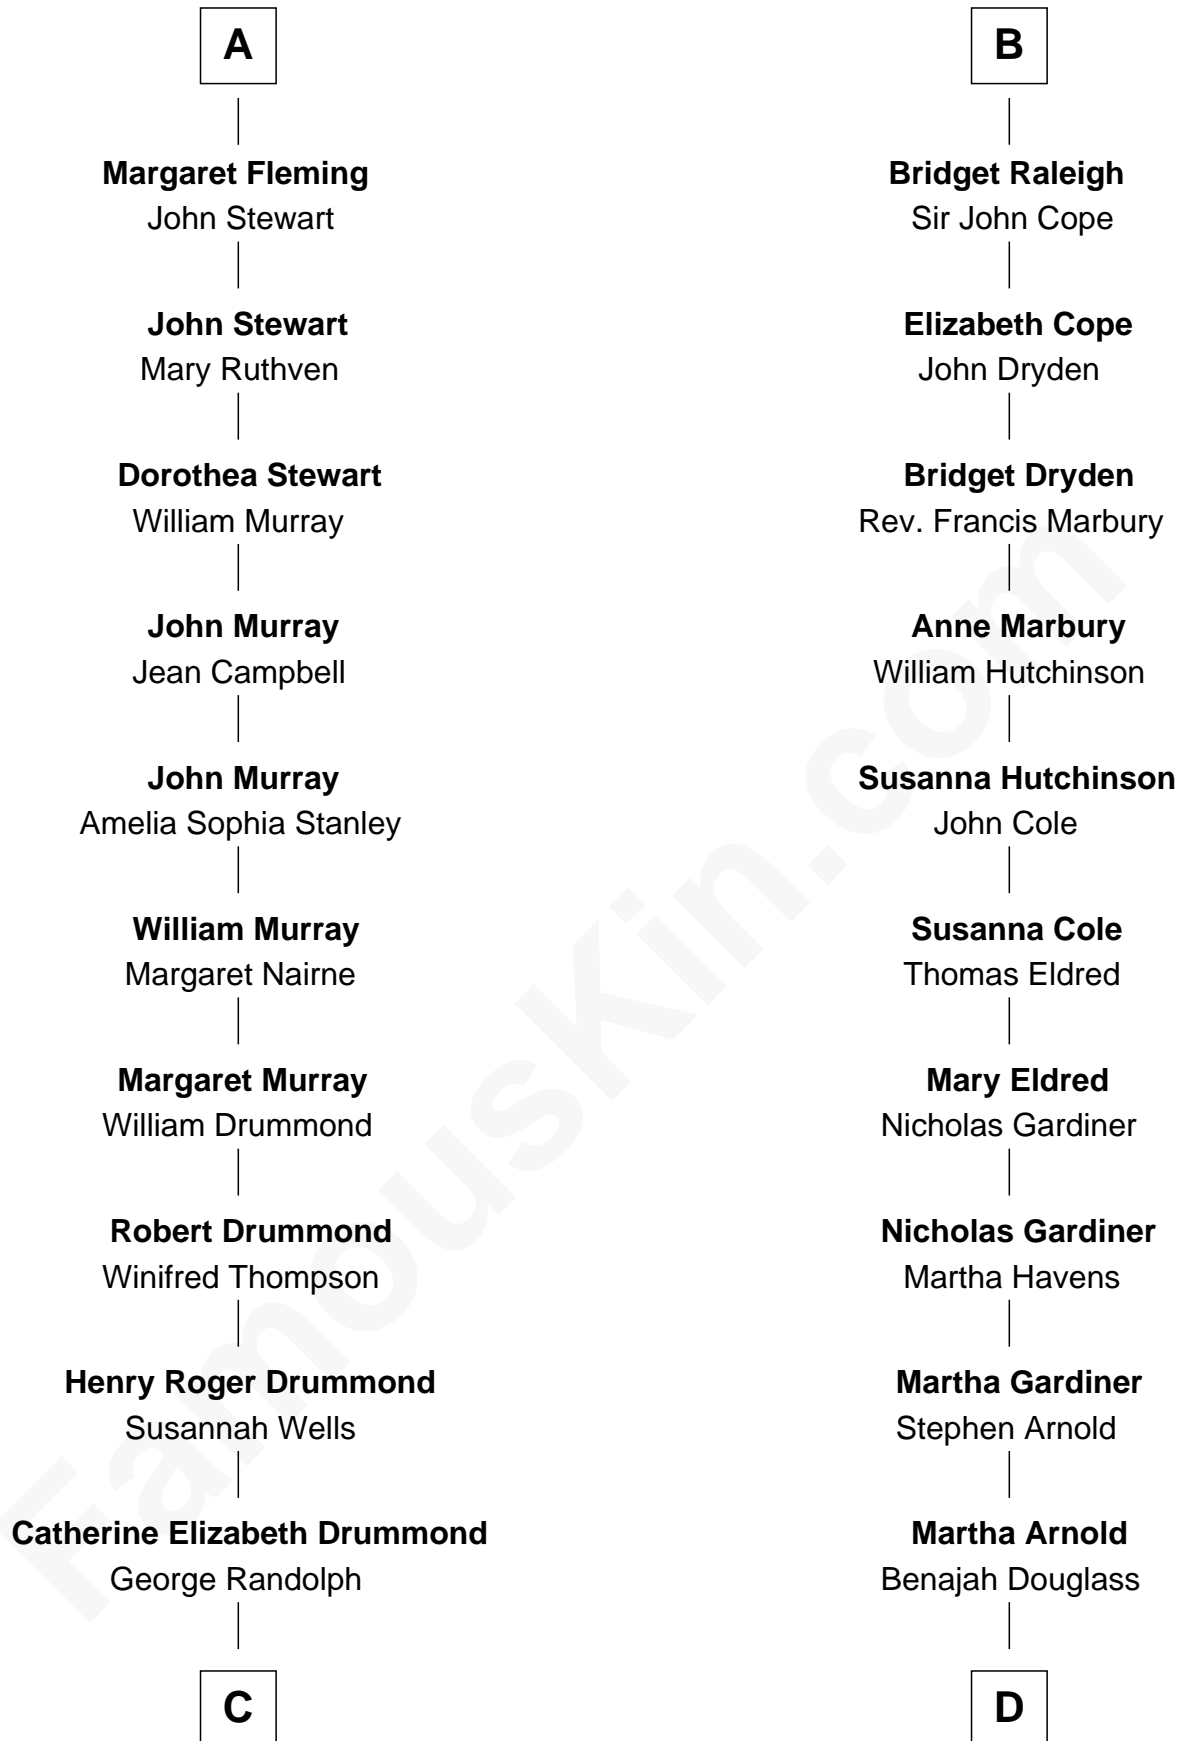

FamousKin.com Relationship Chart of

Hugh Grant
Movie Actor

18th cousin 3 times removed of

Stephen A. Douglas

Participated in Lincoln-Douglas Debates

C

Cyril Randolph
Frances Selina Hervey

Felton George Randolph
Emily Margaret Nepean