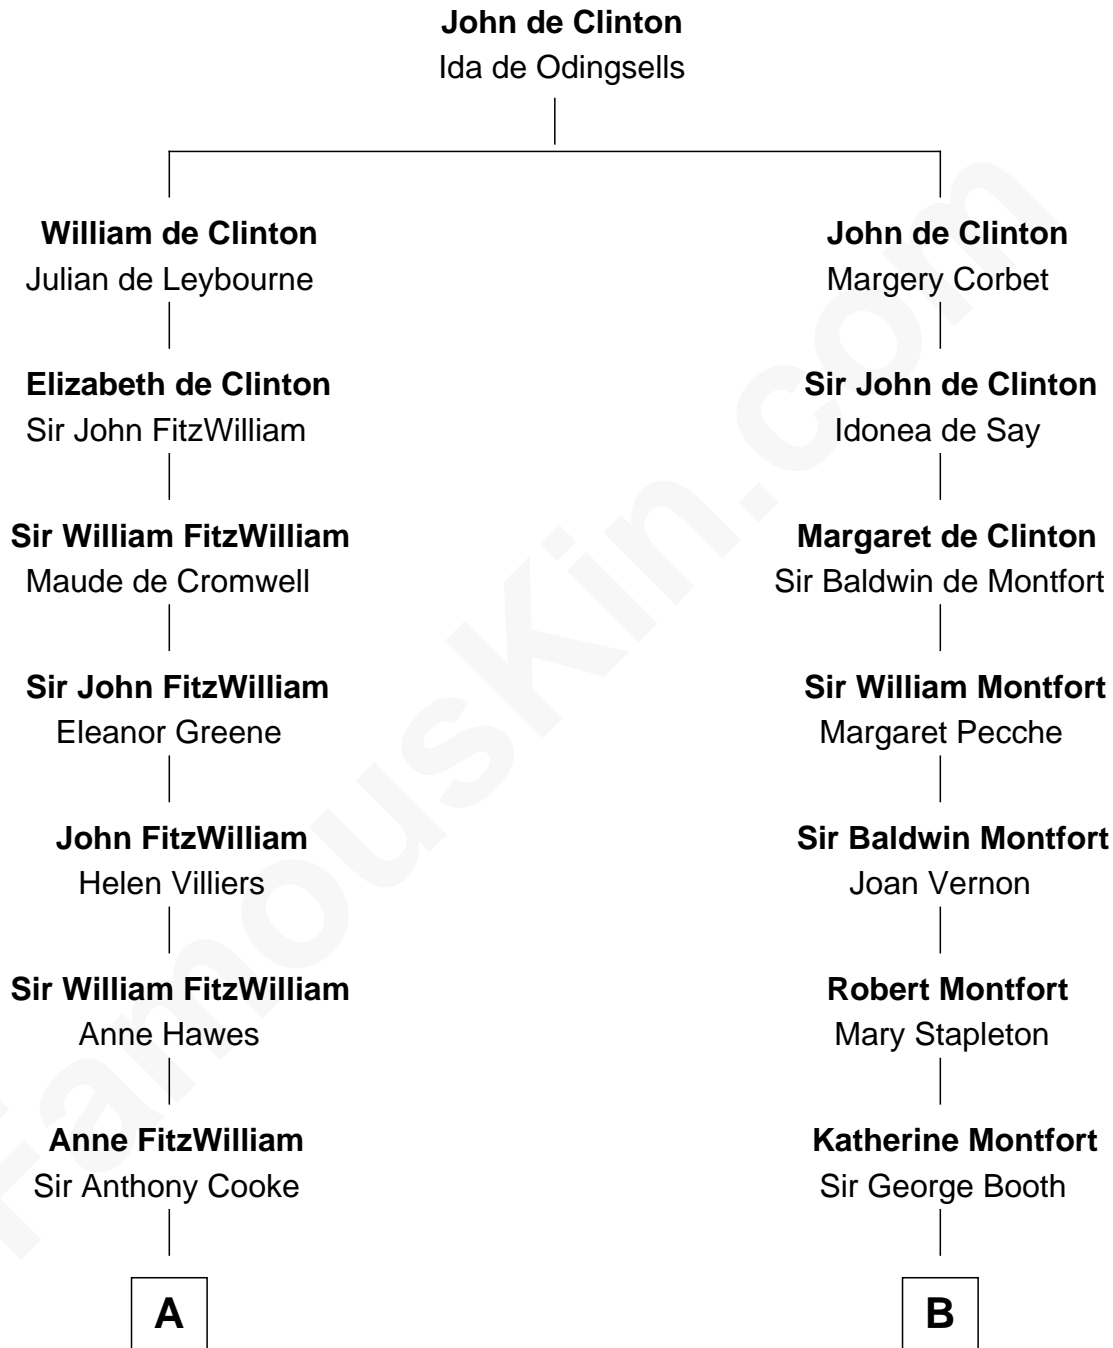

FamousKin.com Relationship Chart of

Hugh Grant
Movie Actor

18th cousin 3 times removed of

Stephen A. Douglas

Participated in Lincoln-Douglas Debates

C

Cyril Randolph
Frances Selina Hervey

Felton George Randolph
Emily Margaret Nepean