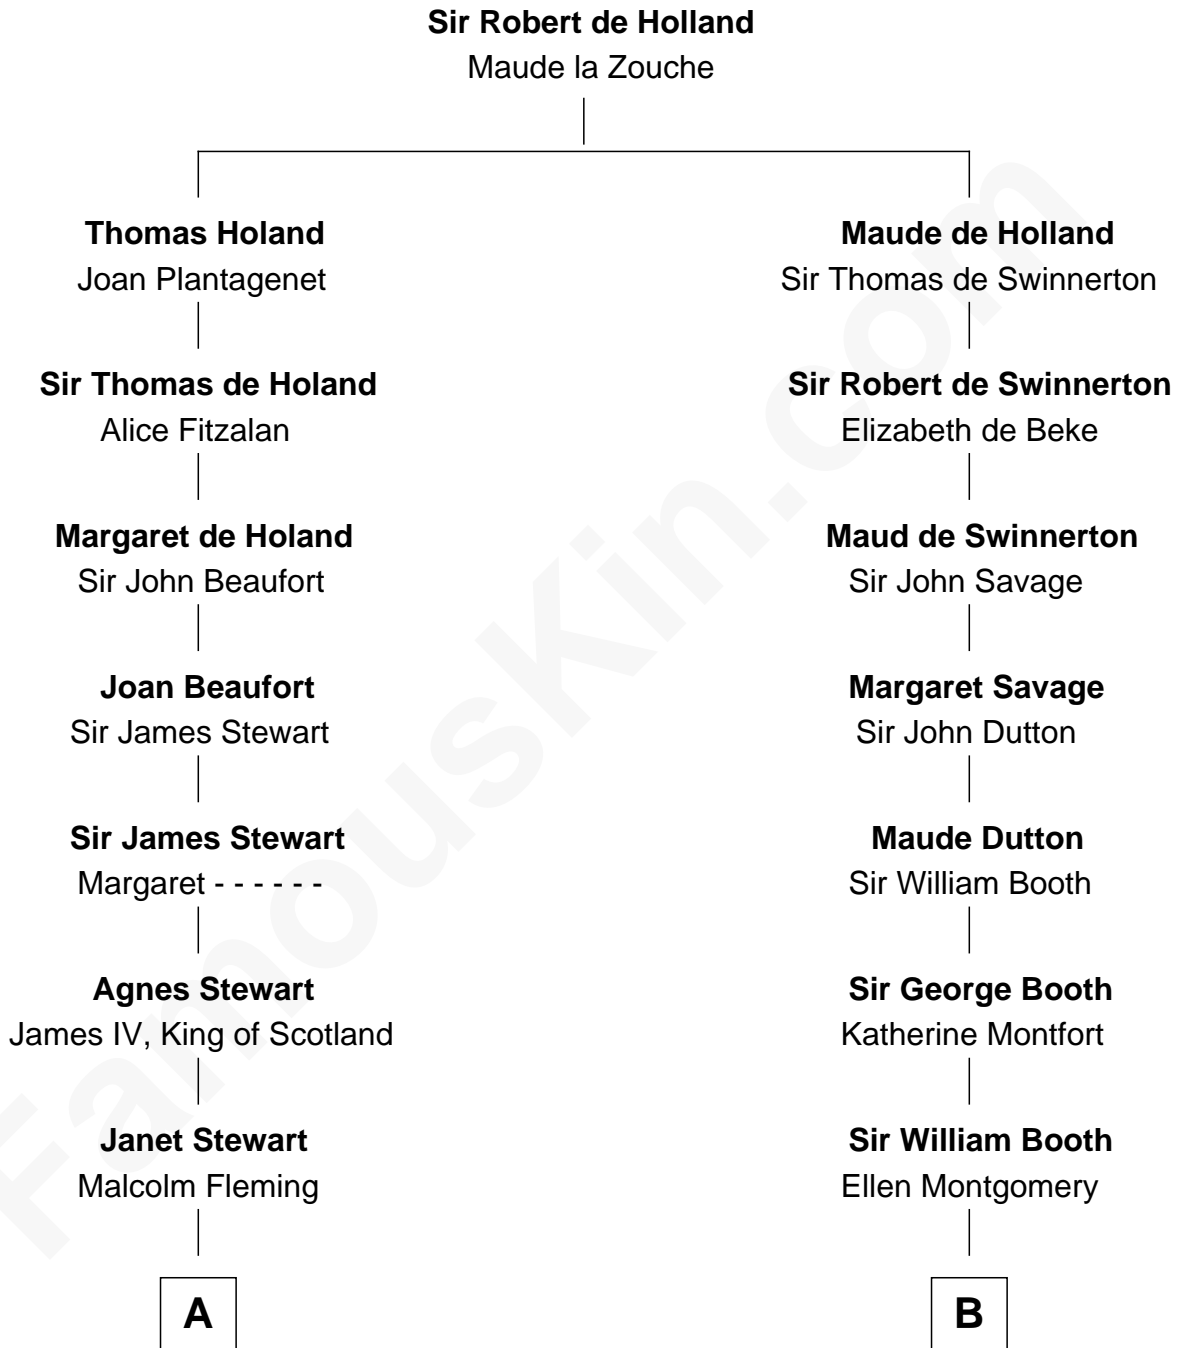

FamousKin.com
Relationship Chart of
Hugh Grant
Movie Actor

17th cousin 4 times removed of

Stephen A. Douglas
Participated in Lincoln-Douglas Debates

C

—
Cyril Randolph

Frances Selina Hervey

—
Felton George Randolph

Emily Margaret Nepean

—
Margaret Isobel Randolph

John Cassilis MacLean

—
Fynvola Susan MacLean

James Murray Grant

—
Hugh Grant

Movie Actor

FamousKin.com