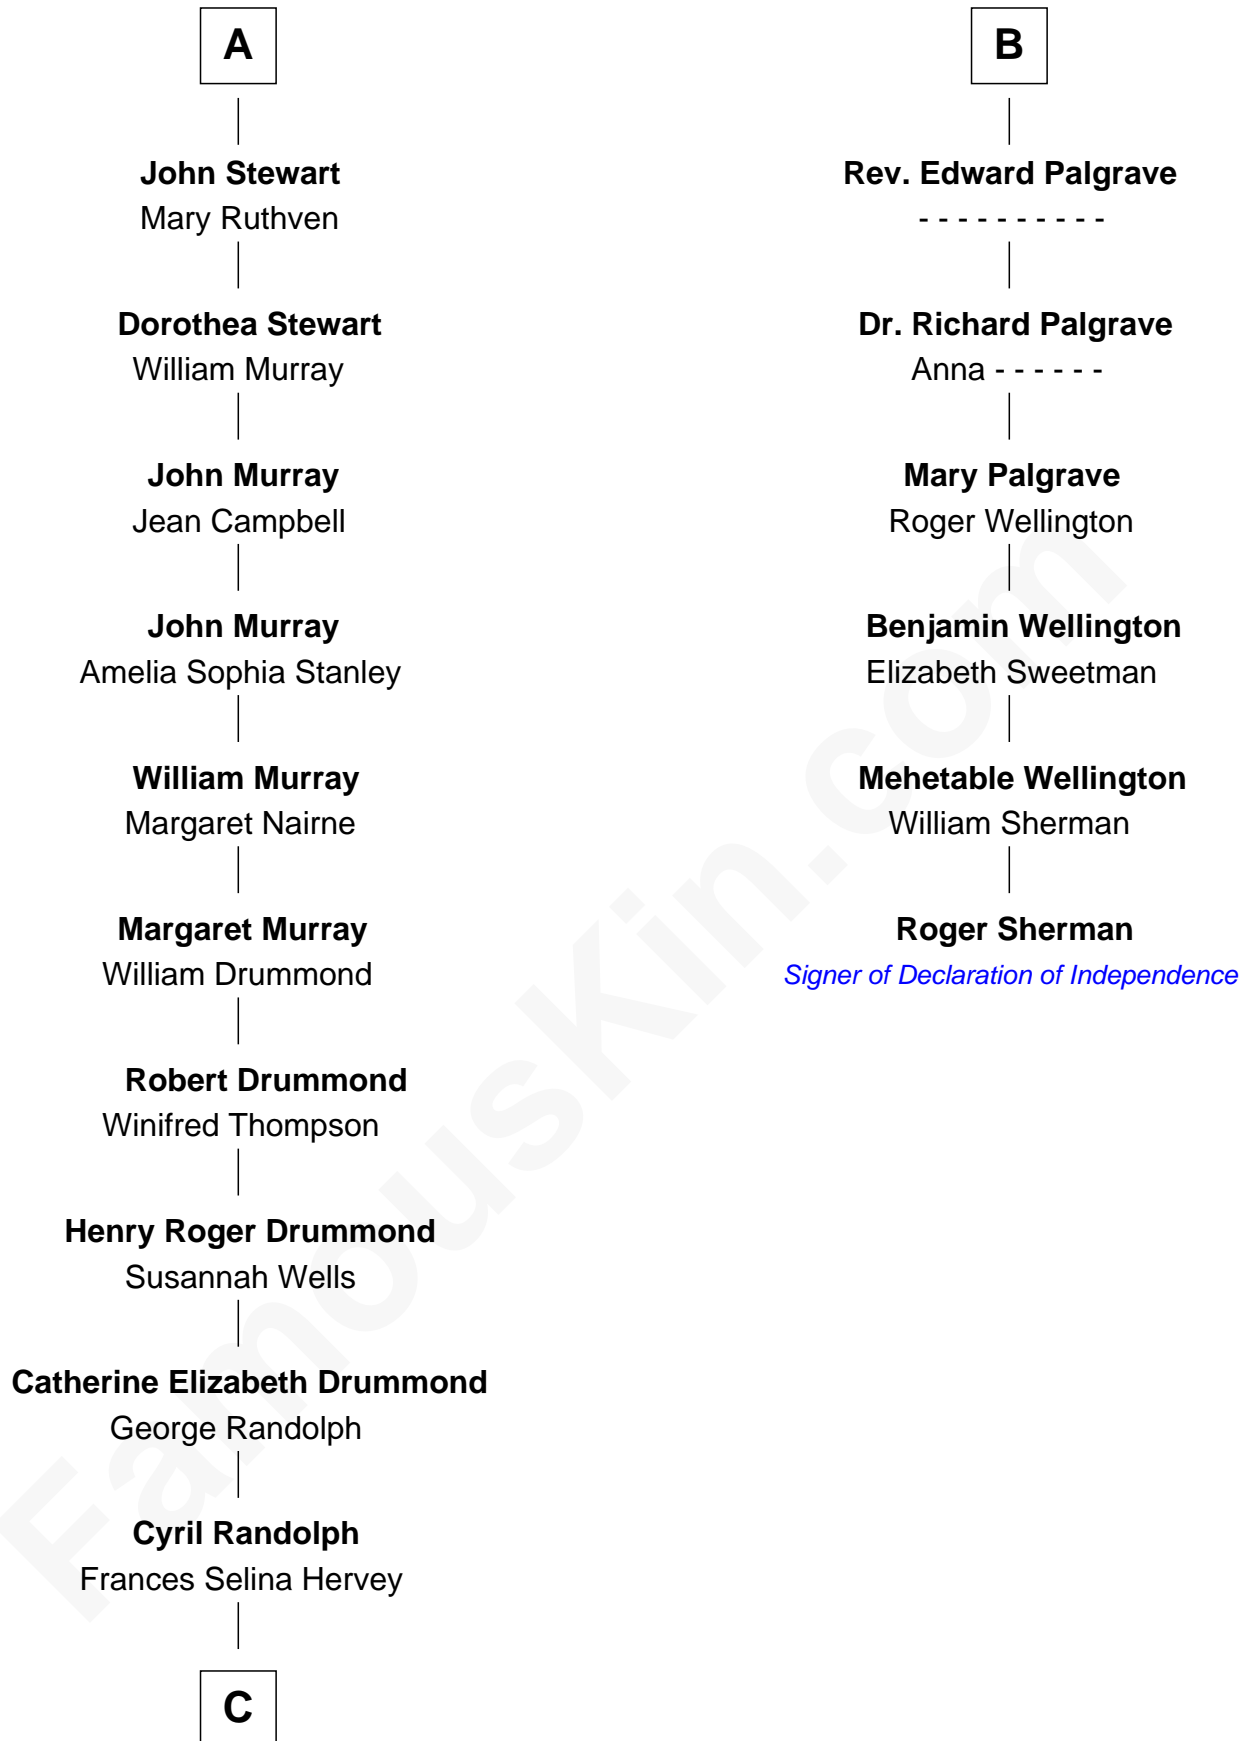

FamousKin.com
Relationship Chart of
Hugh Grant
Movie Actor

12th cousin 8 times removed of

Roger Sherman
Signer of the Declaration of Independence

C

—
Felton George Randolph

Emily Margaret Nepean

—
Margaret Isobel Randolph