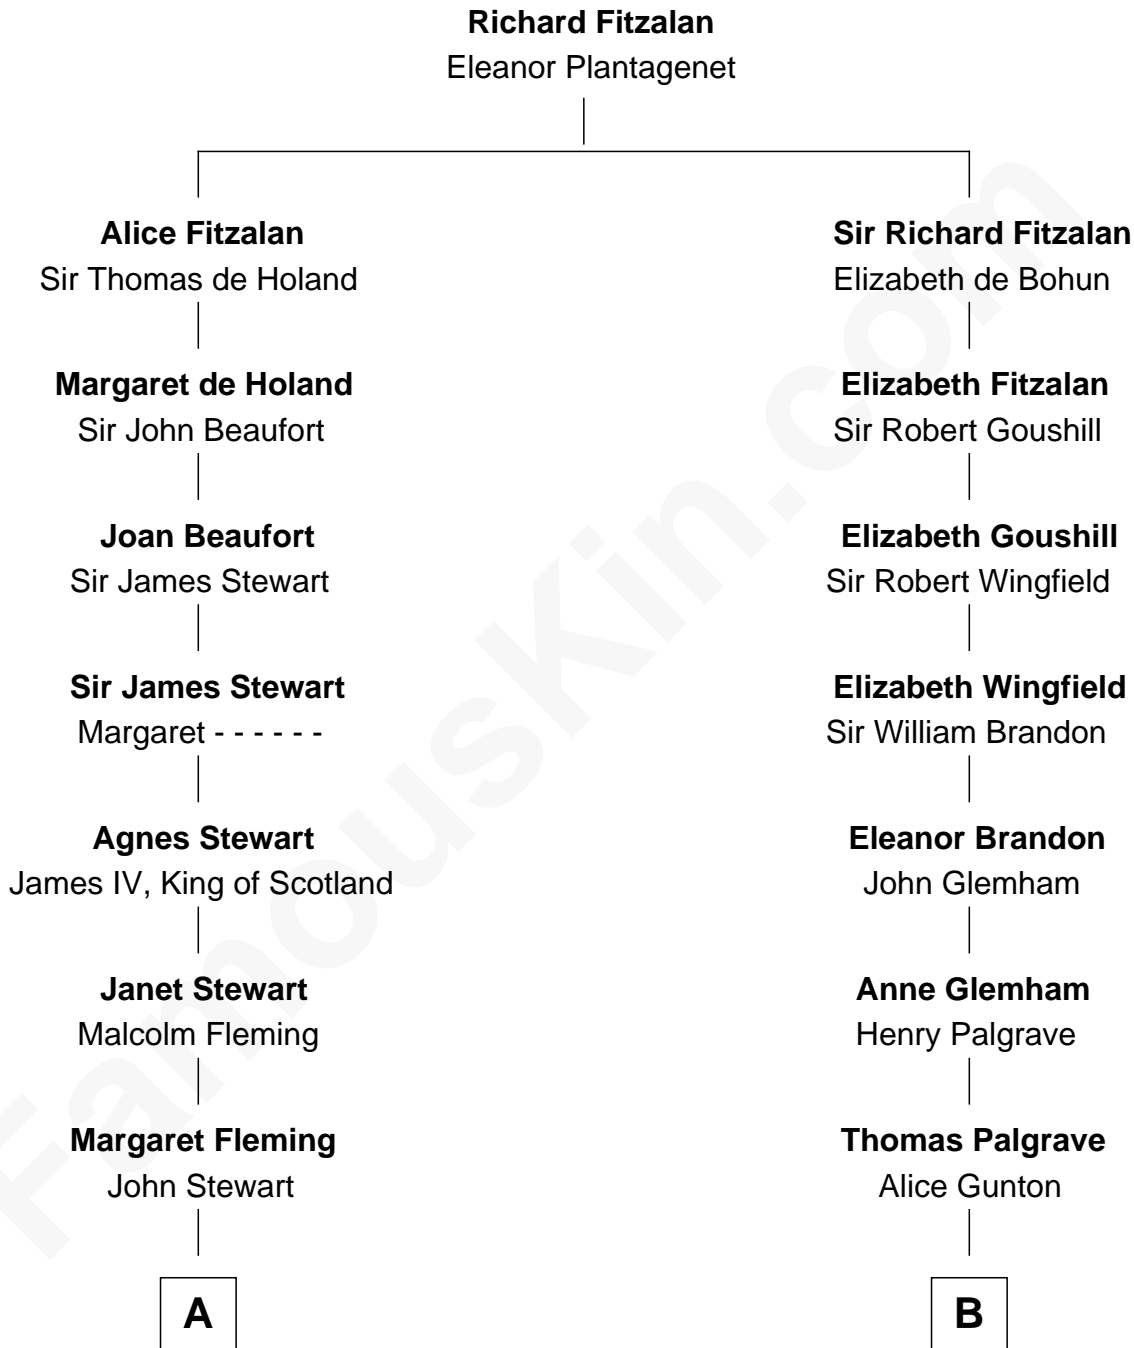

FamousKin.com
Relationship Chart of
Hugh Grant
Movie Actor

12th cousin 8 times removed of

Roger Sherman
Signer of the Declaration of Independence

C

—
Felton George Randolph

Emily Margaret Nepean

—
Margaret Isobel Randolph

John Cassilis MacLean

—
Fynvola Susan MacLean

James Murray Grant

—
Hugh Grant

Movie Actor

FamousKin.com