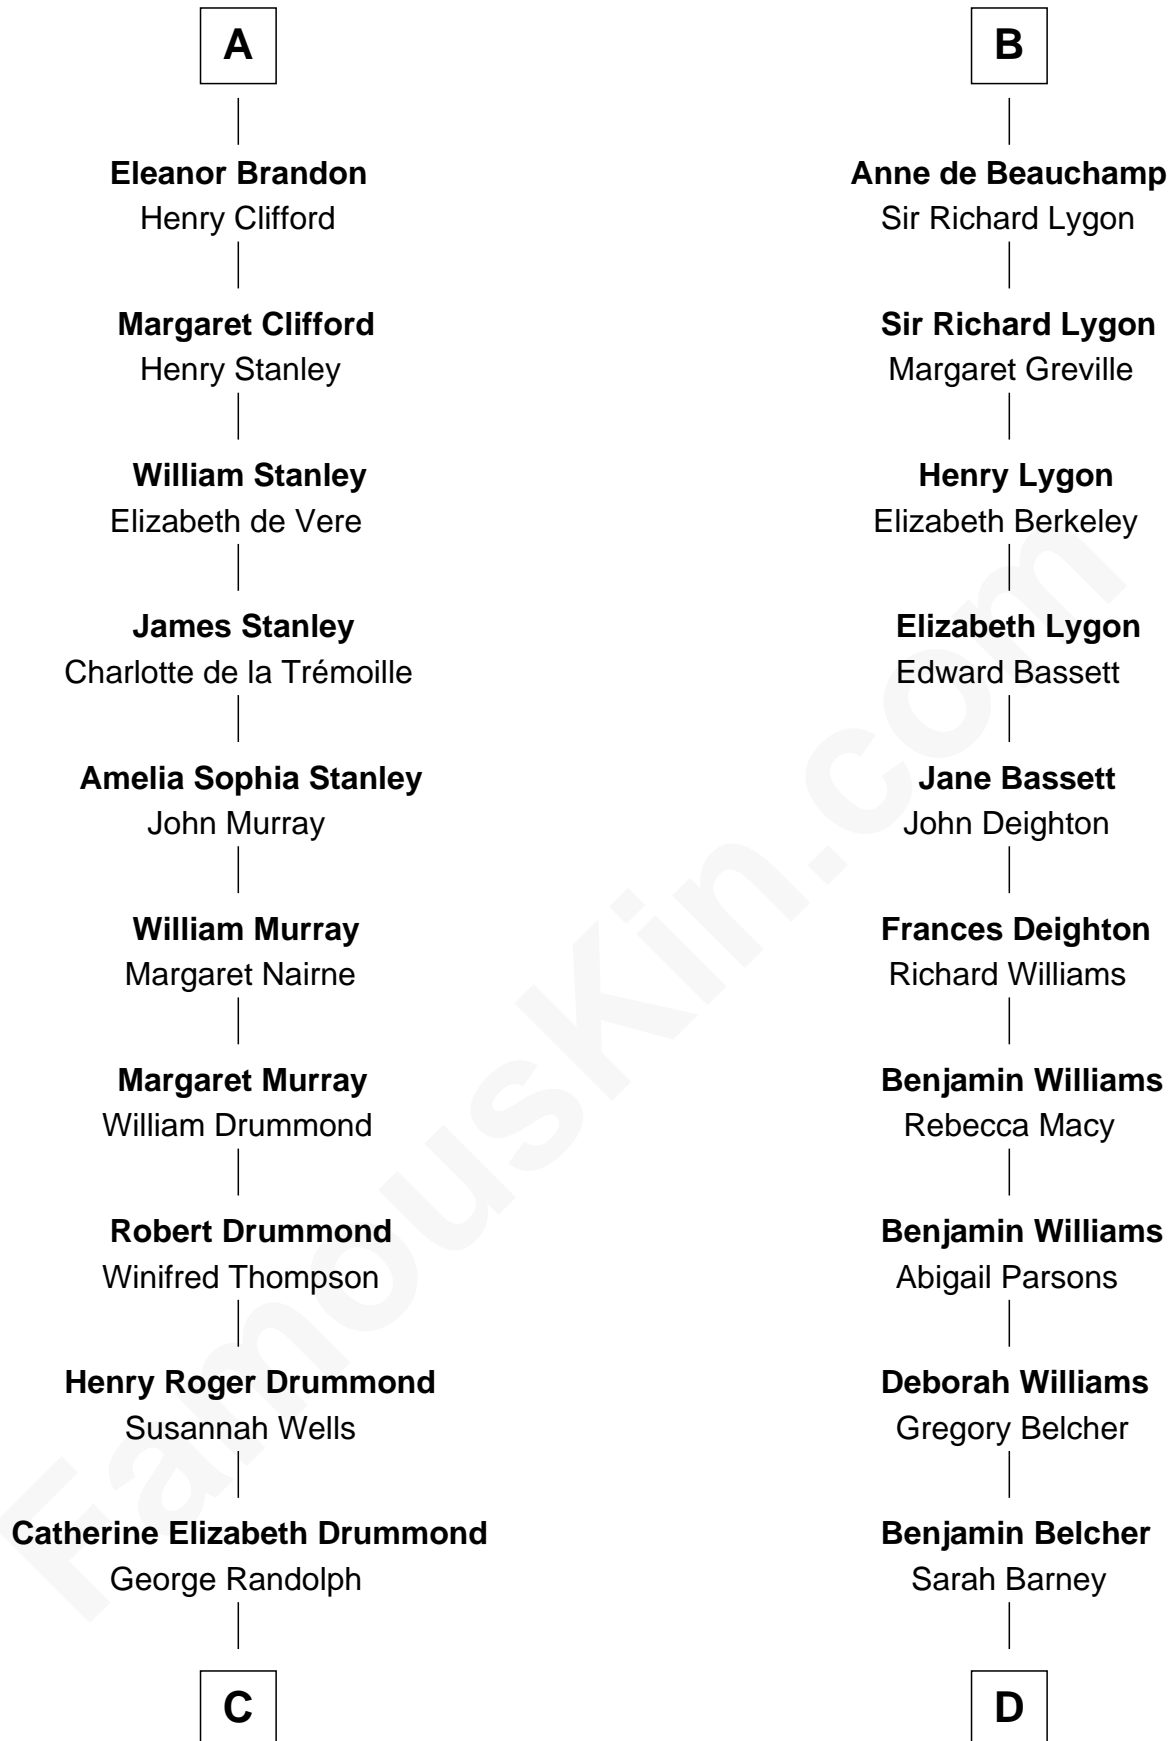

FamousKin.com
Relationship Chart of
Hugh Grant
Movie Actor

20th cousin 1 time removed of
General Douglas MacArthur
U.S. Army - World War II

C

Cyril Randolph
Frances Selina Hervey

Felton George Randolph
Emily Margaret Nepean

Margaret Isobel Randolph
John Cassilis MacLean

Fynvola Susan MacLean
James Murray Grant

Hugh Grant
Movie Actor

D

Benjamin Barney Belcher
Olive - - - - -

Aurelia Belcher
Arthur MacArthur

Gen. Arthur MacArthur
Mary Pinckney Hardy