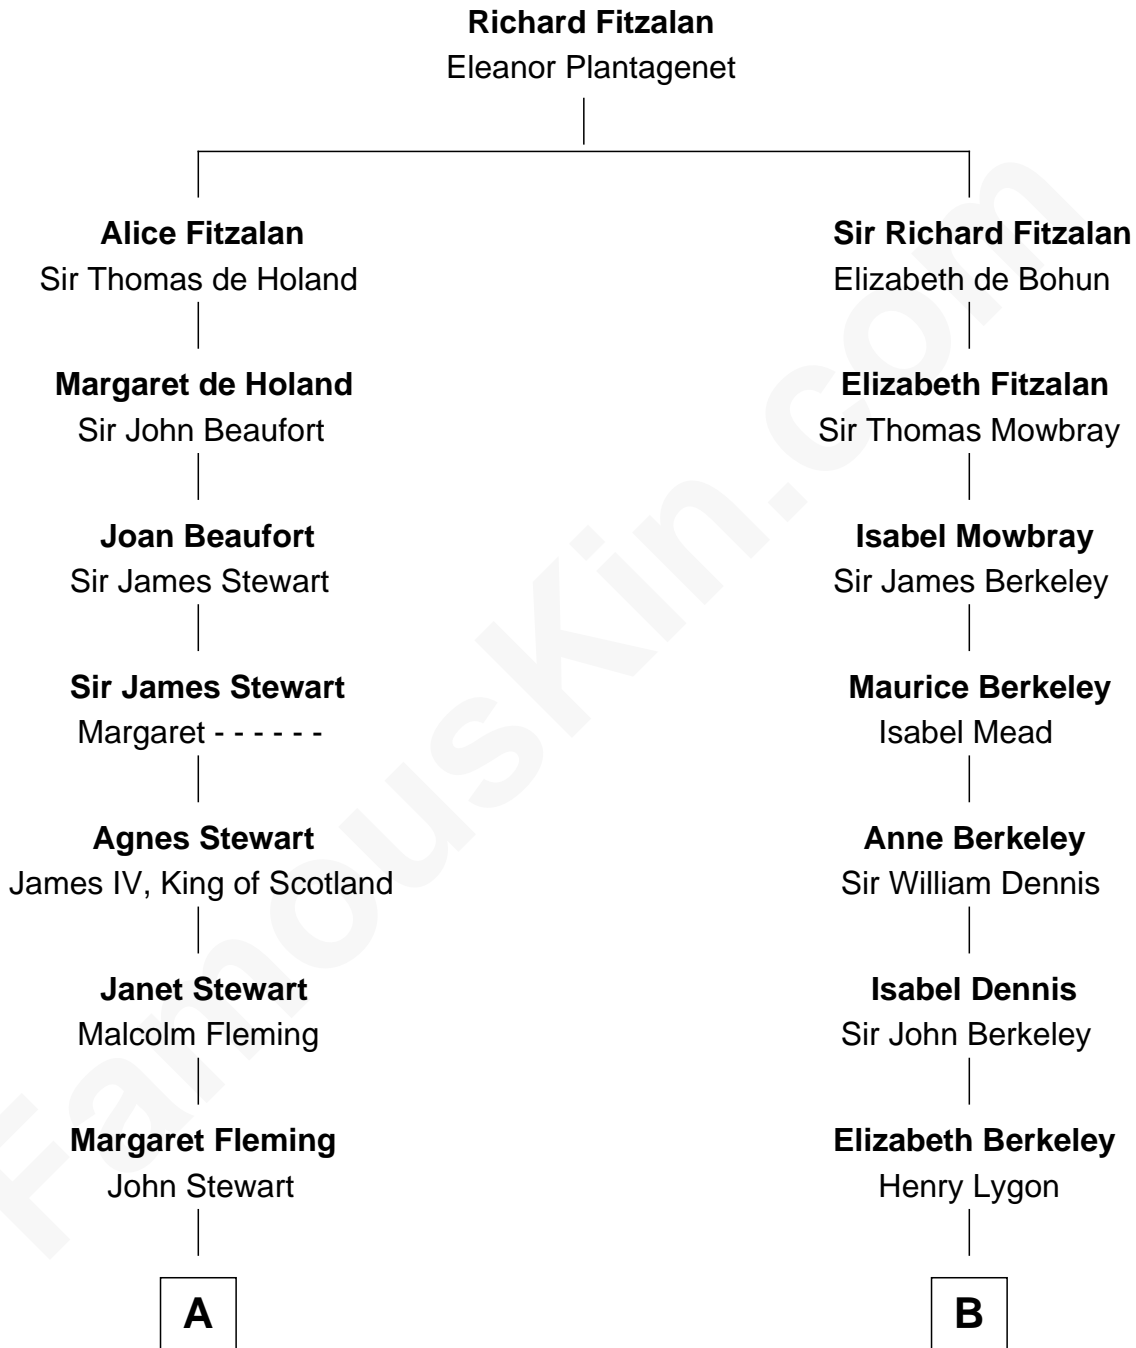

**FamousKin.com**  
**Relationship Chart of**  
**Hugh Grant**  
*Movie Actor*

17th cousin 3 times removed of  
**General Douglas MacArthur**  
*U.S. Army - World War II*

**C**

—  
**Felton George Randolph**

Emily Margaret Nepean

—  
**Margaret Isobel Randolph**

John Cassilis MacLean

—  
**Fynvola Susan MacLean**

James Murray Grant

—  
**Hugh Grant**

*Movie Actor*

FamousKin.com