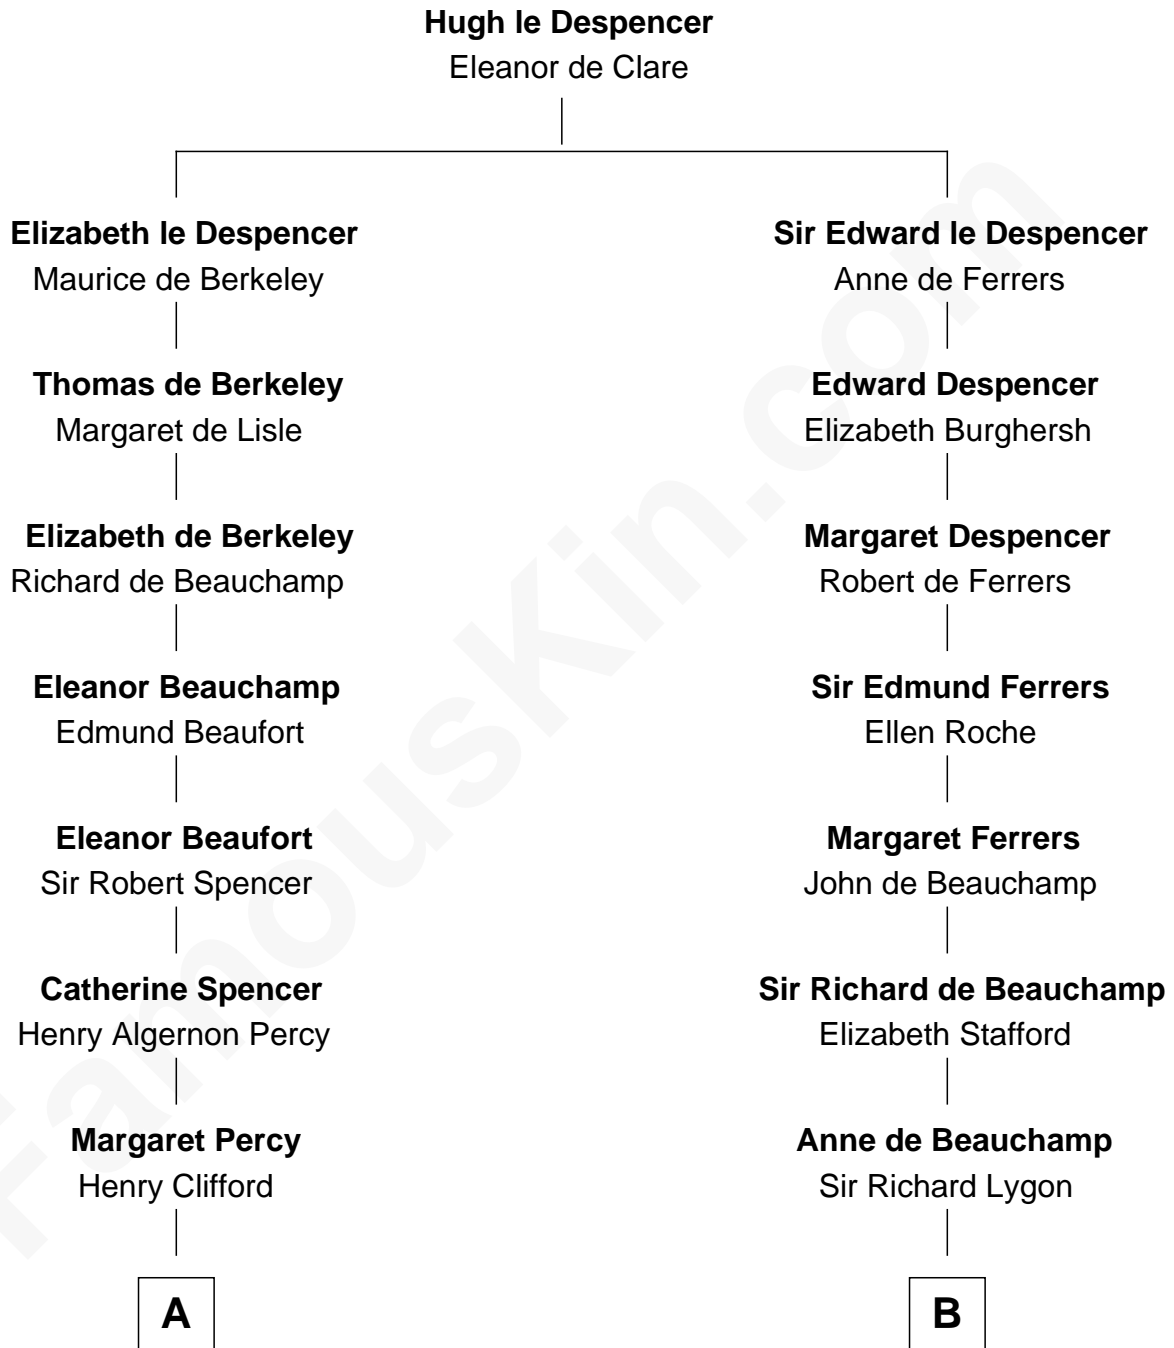

**FamousKin.com**  
**Relationship Chart of**  
**Hugh Grant**  
*Movie Actor*

19th cousin 2 times removed of  
**General Douglas MacArthur**  
*U.S. Army - World War II*

**C**

**Cyril Randolph**  
Frances Selina Hervey

**Felton George Randolph**  
Emily Margaret Nepean

**Margaret Isobel Randolph**  
John Cassilis MacLean

**Fynvola Susan MacLean**  
James Murray Grant

**Hugh Grant**  
*Movie Actor*

**D**

**Aurelia Belcher**  
Arthur MacArthur

**Gen. Arthur MacArthur**  
Mary Pinckney Hardy

**General Douglas MacArthur**  
*U.S. Army - World War II*

FamousKin.com