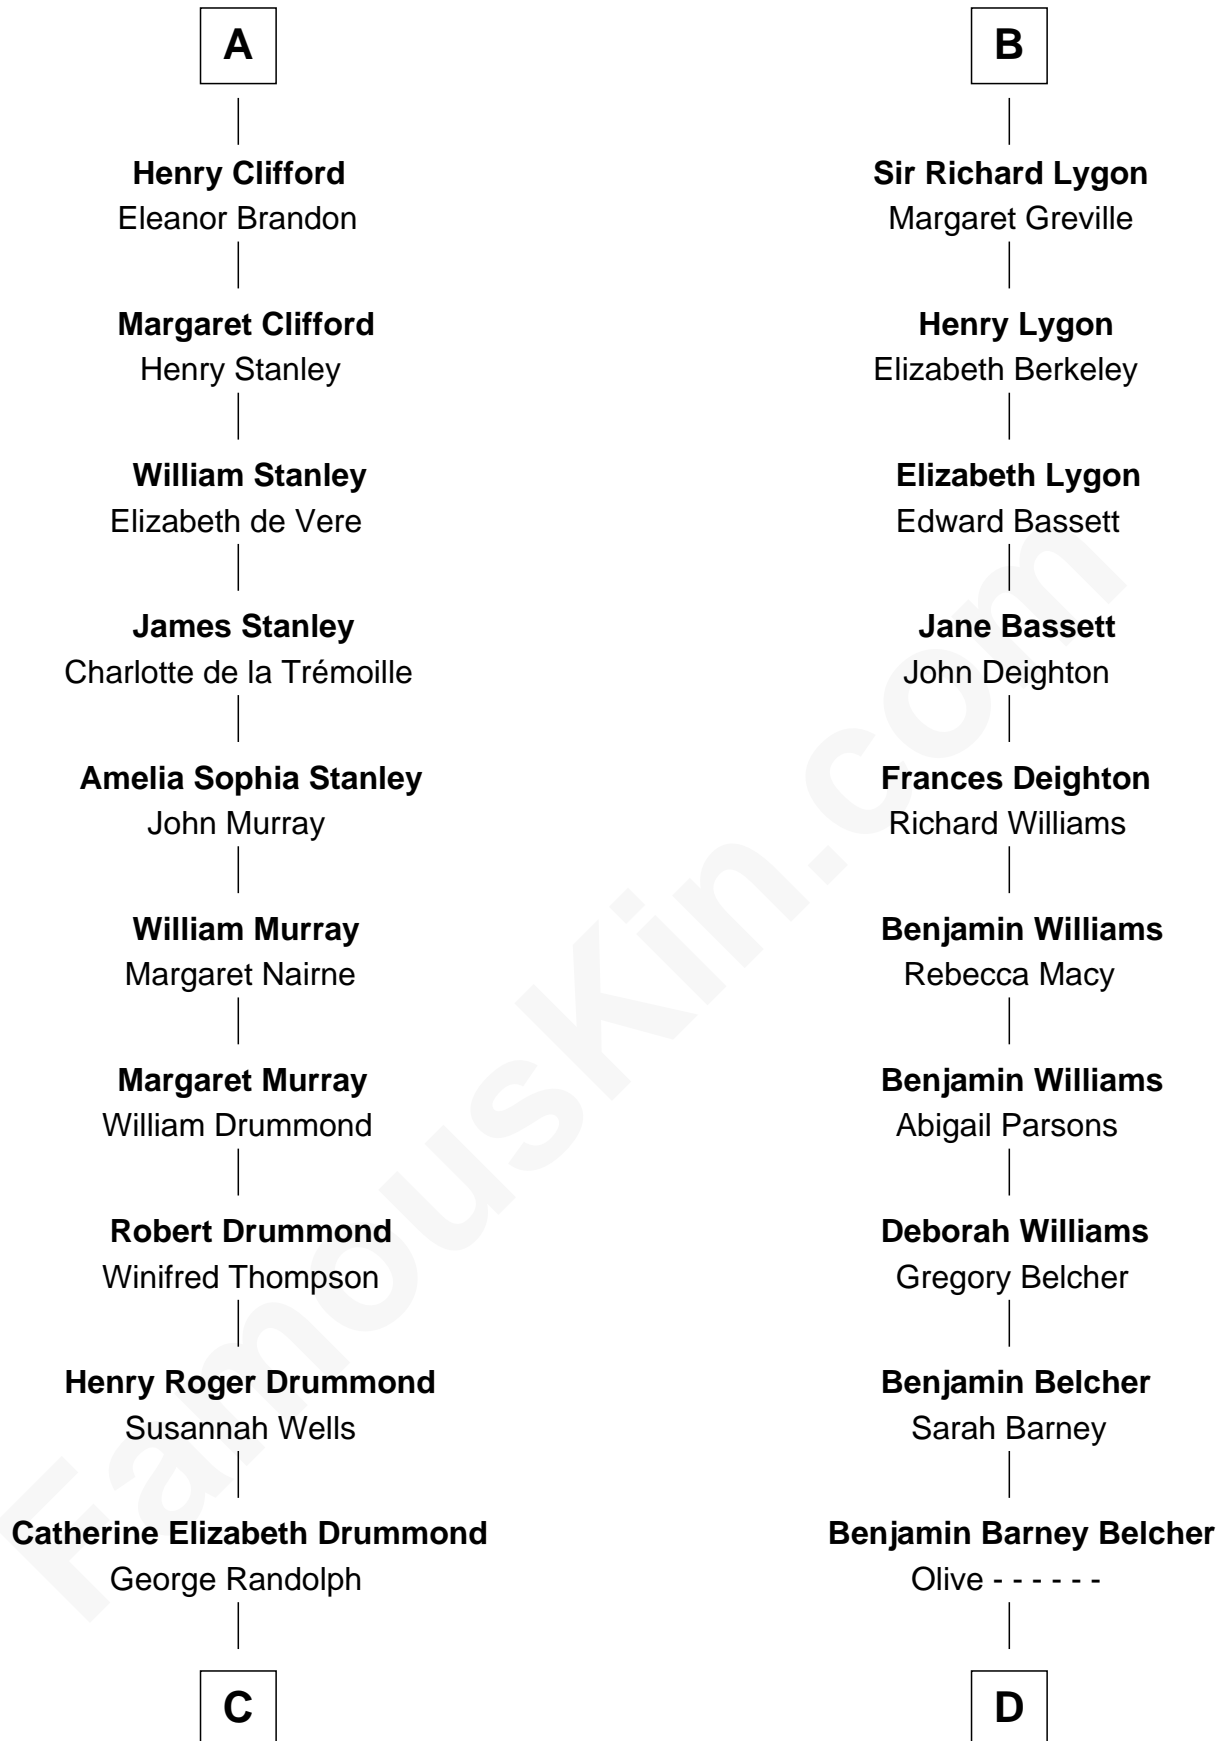

**FamousKin.com**  
**Relationship Chart of**  
**Hugh Grant**  
*Movie Actor*

19th cousin 2 times removed of  
**General Douglas MacArthur**  
*U.S. Army - World War II*

**C**

**Cyril Randolph**  
Frances Selina Hervey

**Felton George Randolph**  
Emily Margaret Nepean

**Margaret Isobel Randolph**  
John Cassilis MacLean

**Fynvola Susan MacLean**  
James Murray Grant

**Hugh Grant**  
*Movie Actor*

**D**

**Aurelia Belcher**  
Arthur MacArthur

**Gen. Arthur MacArthur**  
Mary Pinckney Hardy

**General Douglas MacArthur**  
*U.S. Army - World War II*

FamousKin.com