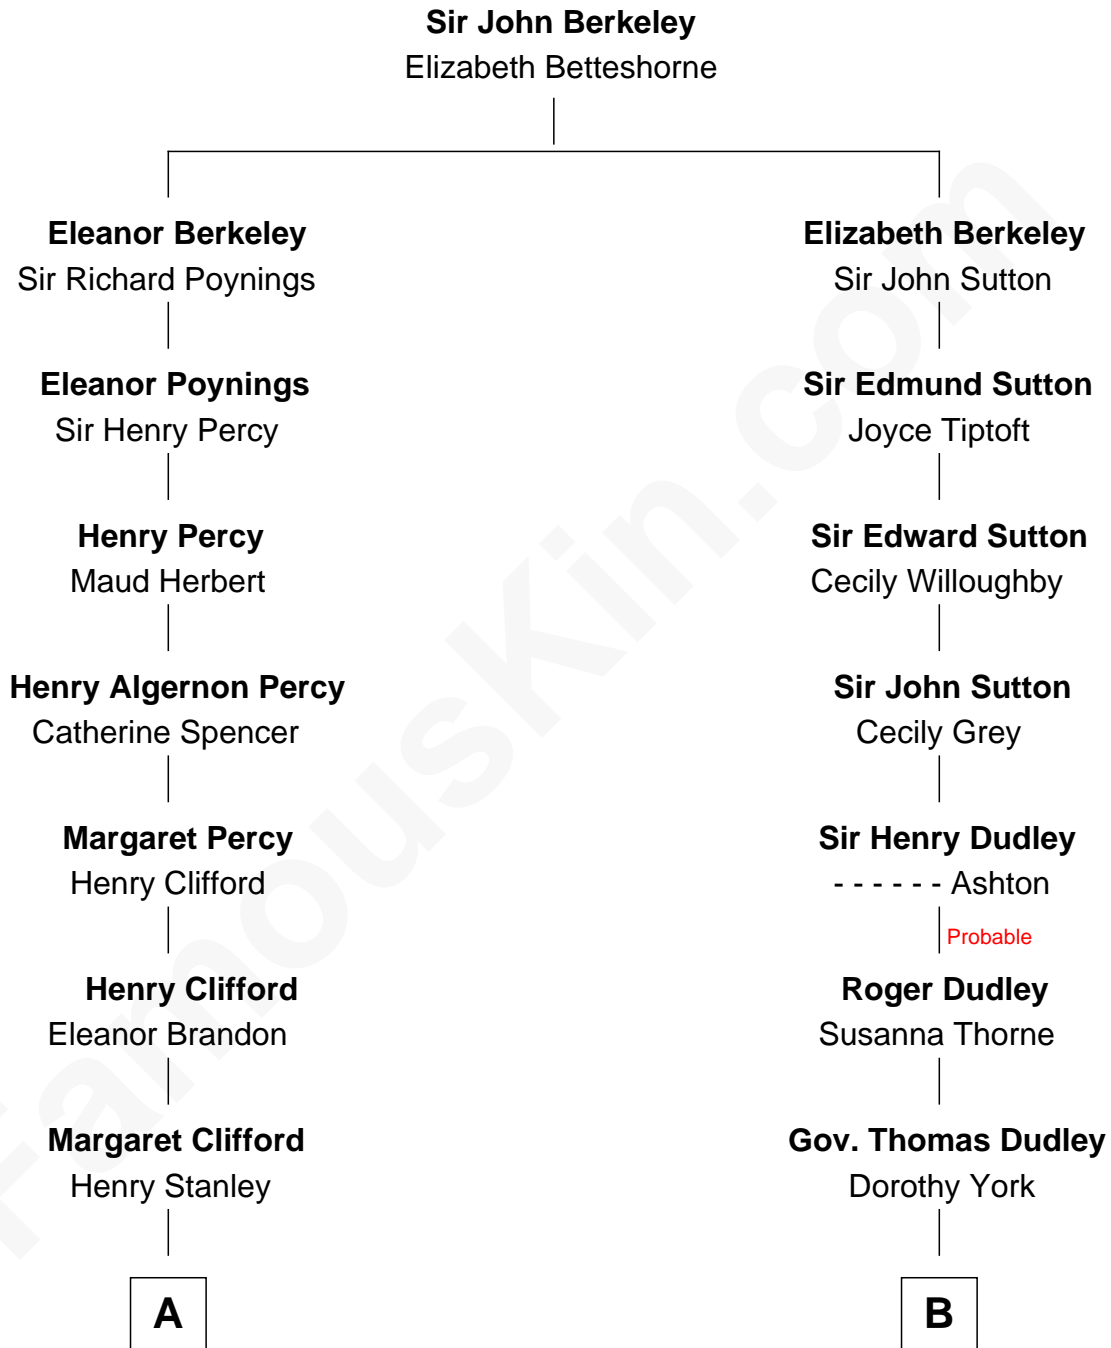

FamousKin.com Relationship Chart of

Hugh Grant
Movie Actor

18th cousin 1 time removed of

Kyra Sedgwick
TV and Movie Actress

FamousKin.com