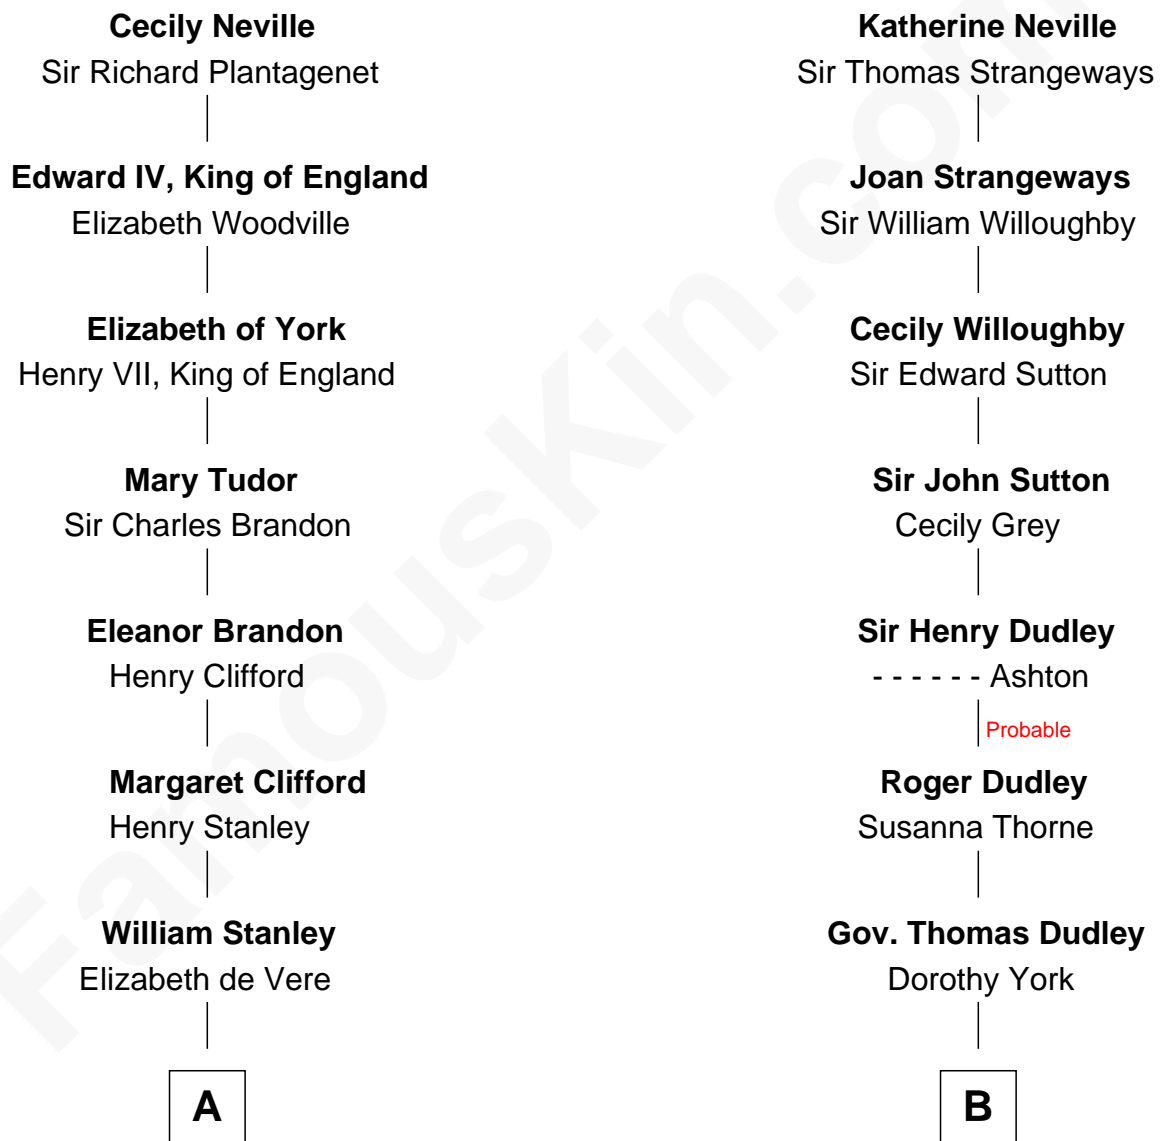

# FamousKin.com Relationship Chart of

**Hugh Grant**

*Movie Actor*

18th cousin of

**Kyra Sedgwick**

*TV and Movie Actress*

**Sir Ralph Neville**

Joan Beaufort

FamousKin.com