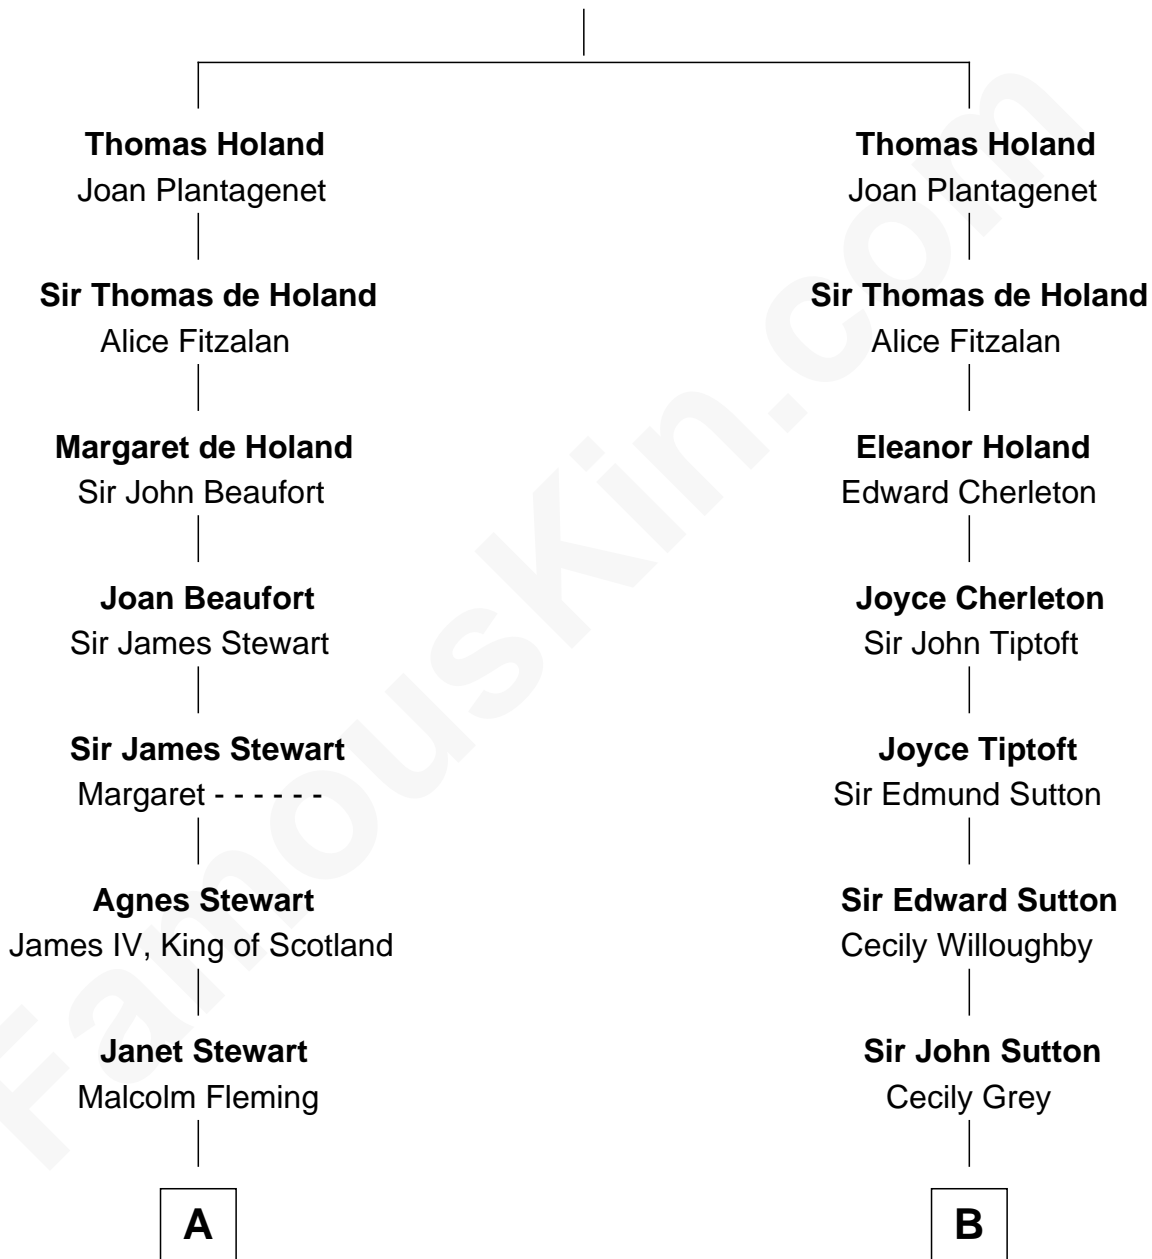

FamousKin.com Relationship Chart of

Hugh Grant

Movie Actor

21st cousin of

Kyra Sedgwick

TV and Movie Actress

Sir Robert de Holland

Maude la Zouche