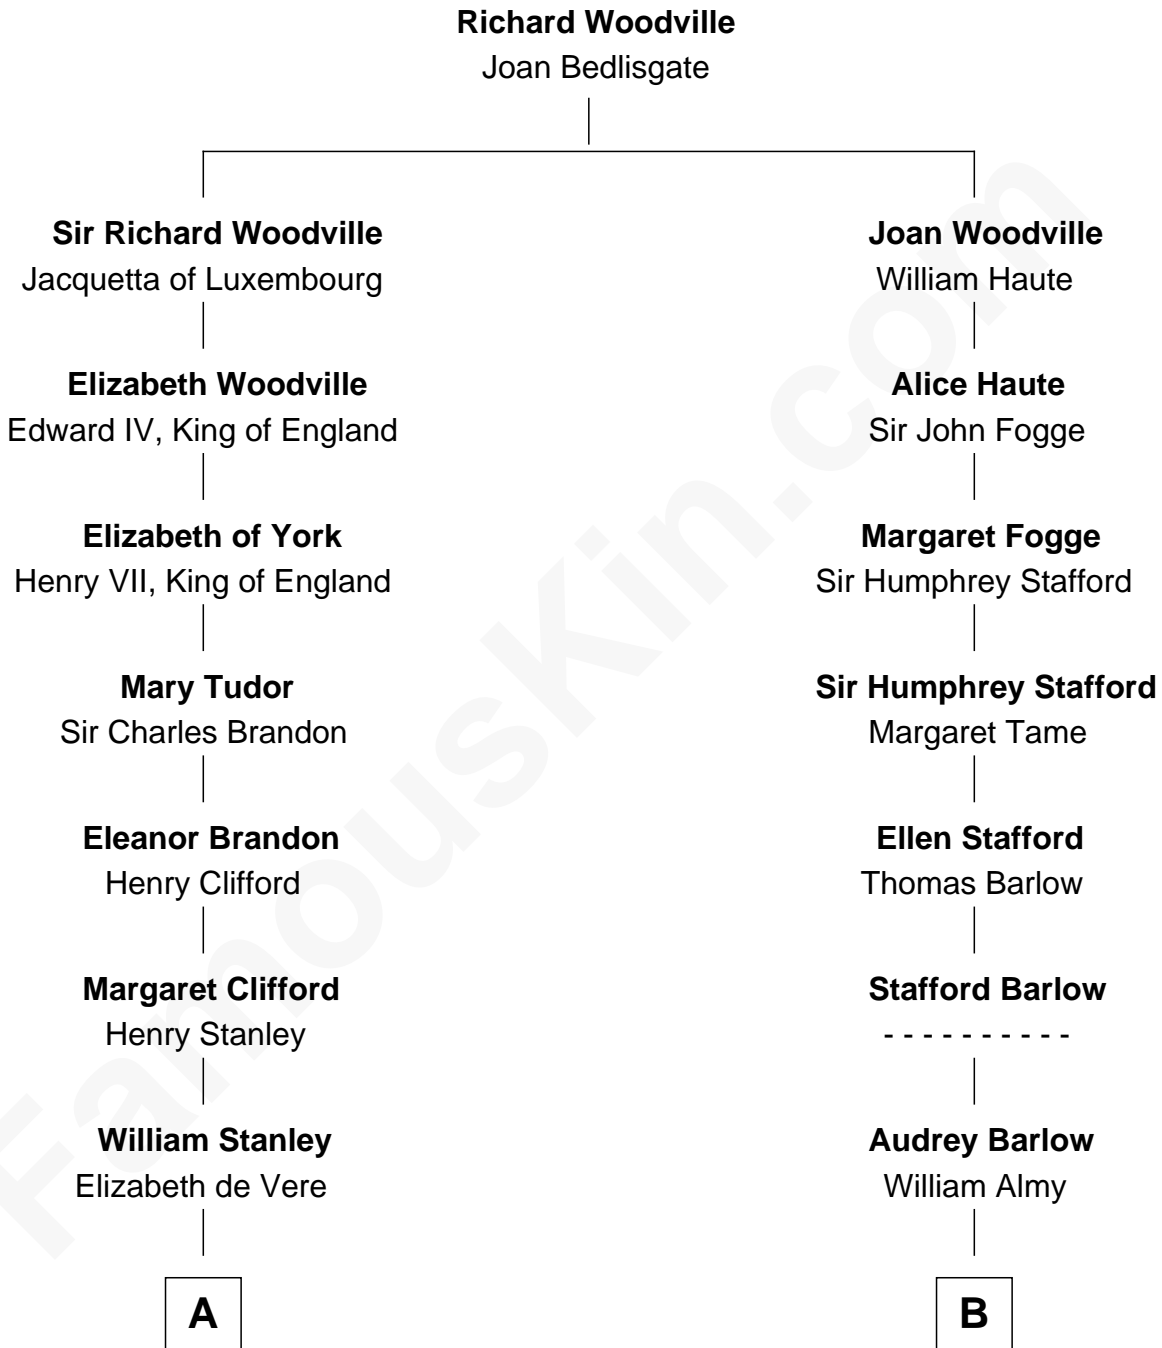

# FamousKin.com Relationship Chart of

**Hugh Grant**

*Movie Actor*

10th cousin 8 times removed of

**William Ellery**

*Signer of the Declaration of Independence*

**C**

—  
**Fynvola Susan MacLean**

James Murray Grant

—  
**Hugh Grant**

*Movie Actor*

FamousKin.com