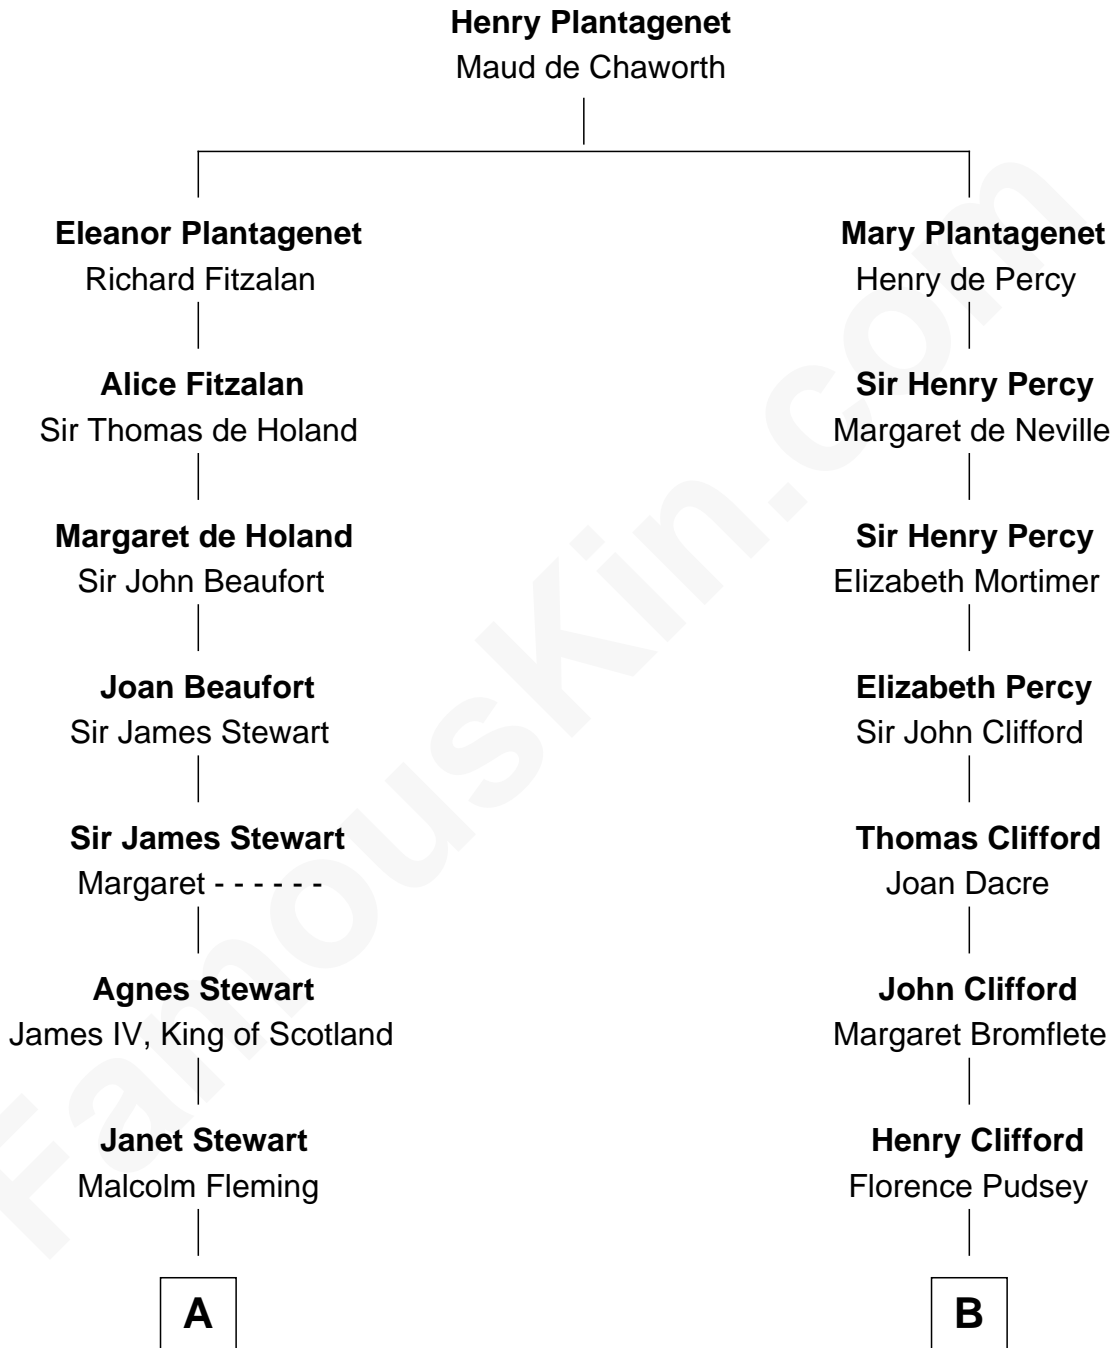

FamousKin.com Relationship Chart of

Hugh Grant

Movie Actor

16th cousin 5 times removed of

Fletcher Christian

Leader of the mutiny on the Bounty

THE "BOUNTY" AT OAHOO

C

—
Cyril Randolph

Frances Selina Hervey

—
Felton George Randolph

Emily Margaret Nepean

—
Margaret Isobel Randolph

John Cassilis MacLean

—
Fynvola Susan MacLean

James Murray Grant