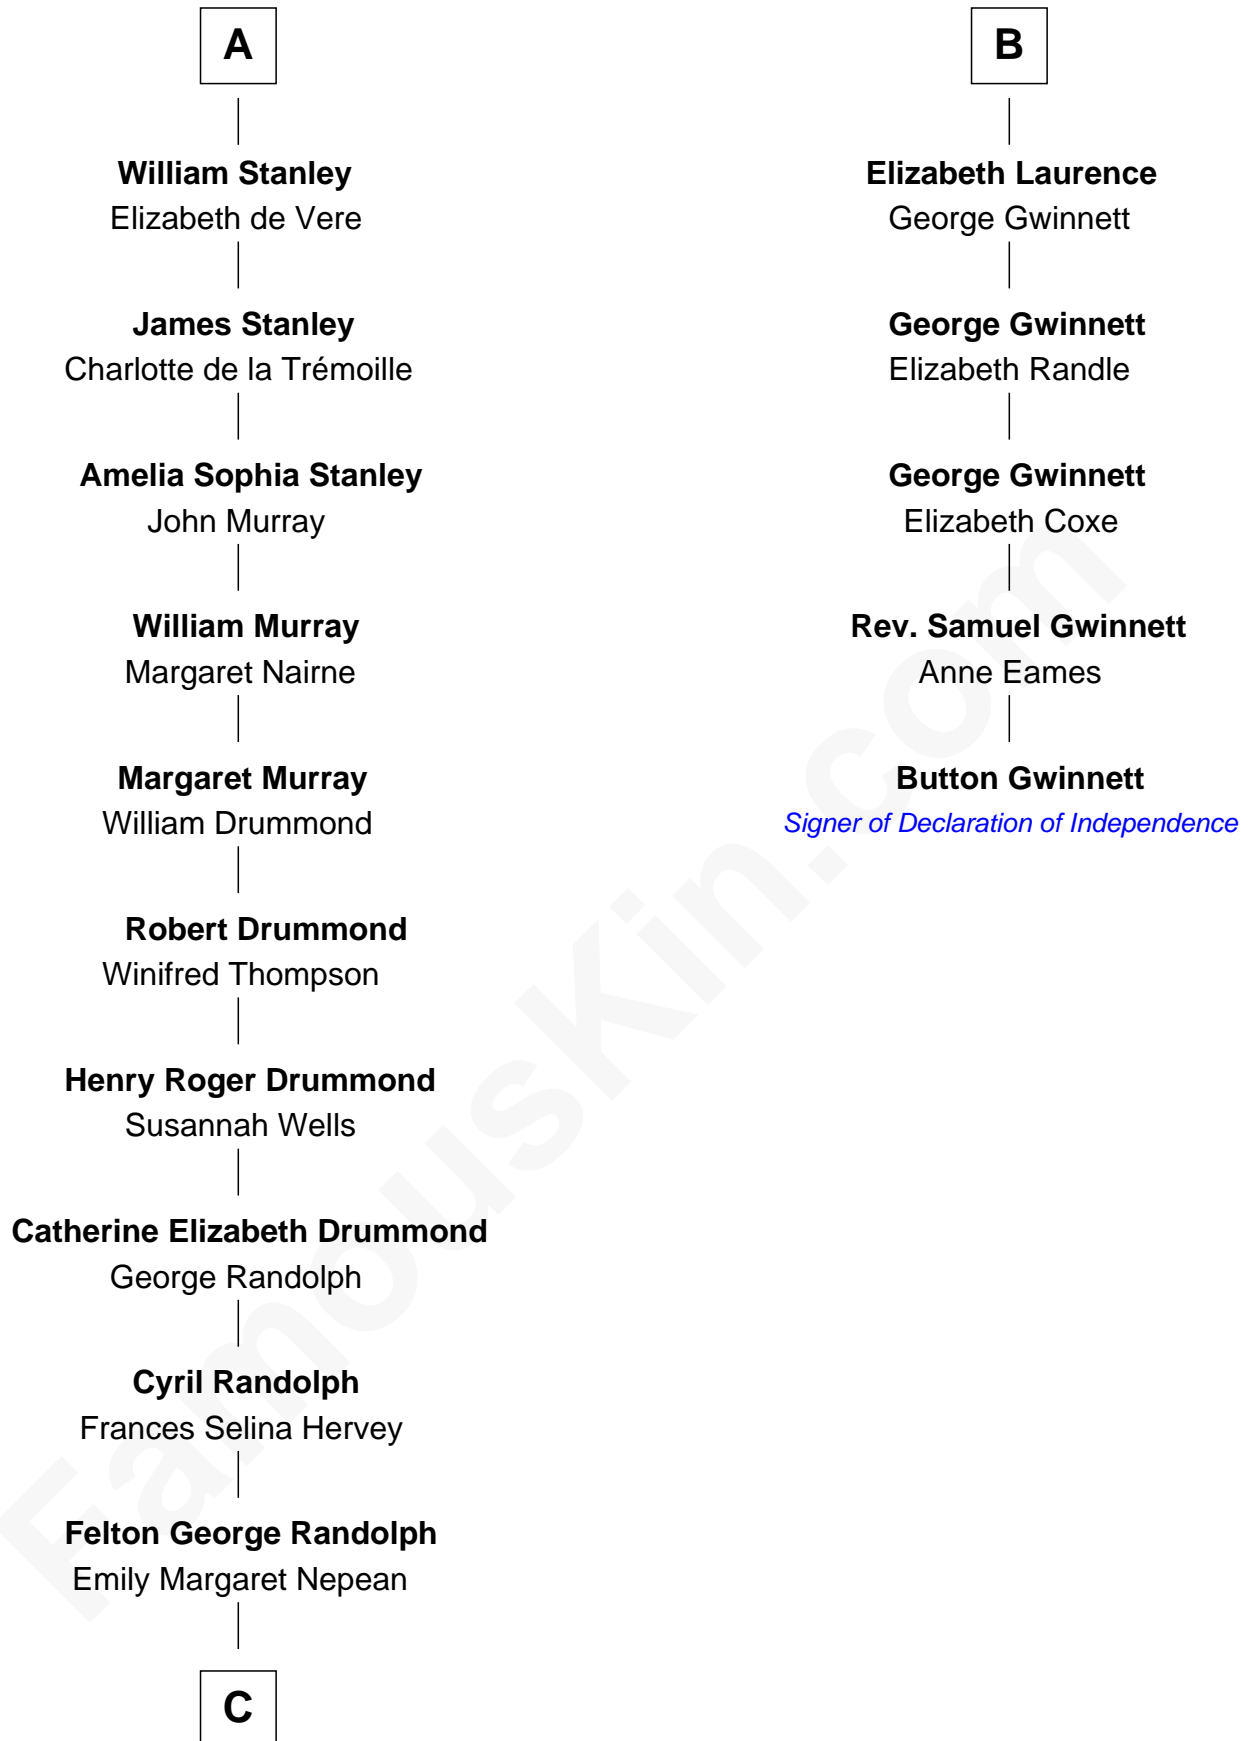

FamousKin.com Relationship Chart of

Hugh Grant

Movie Actor

11th cousin 8 times removed of

Button Gwinnett

Signer of the Declaration of Independence

C

—
Margaret Isobel Randolph