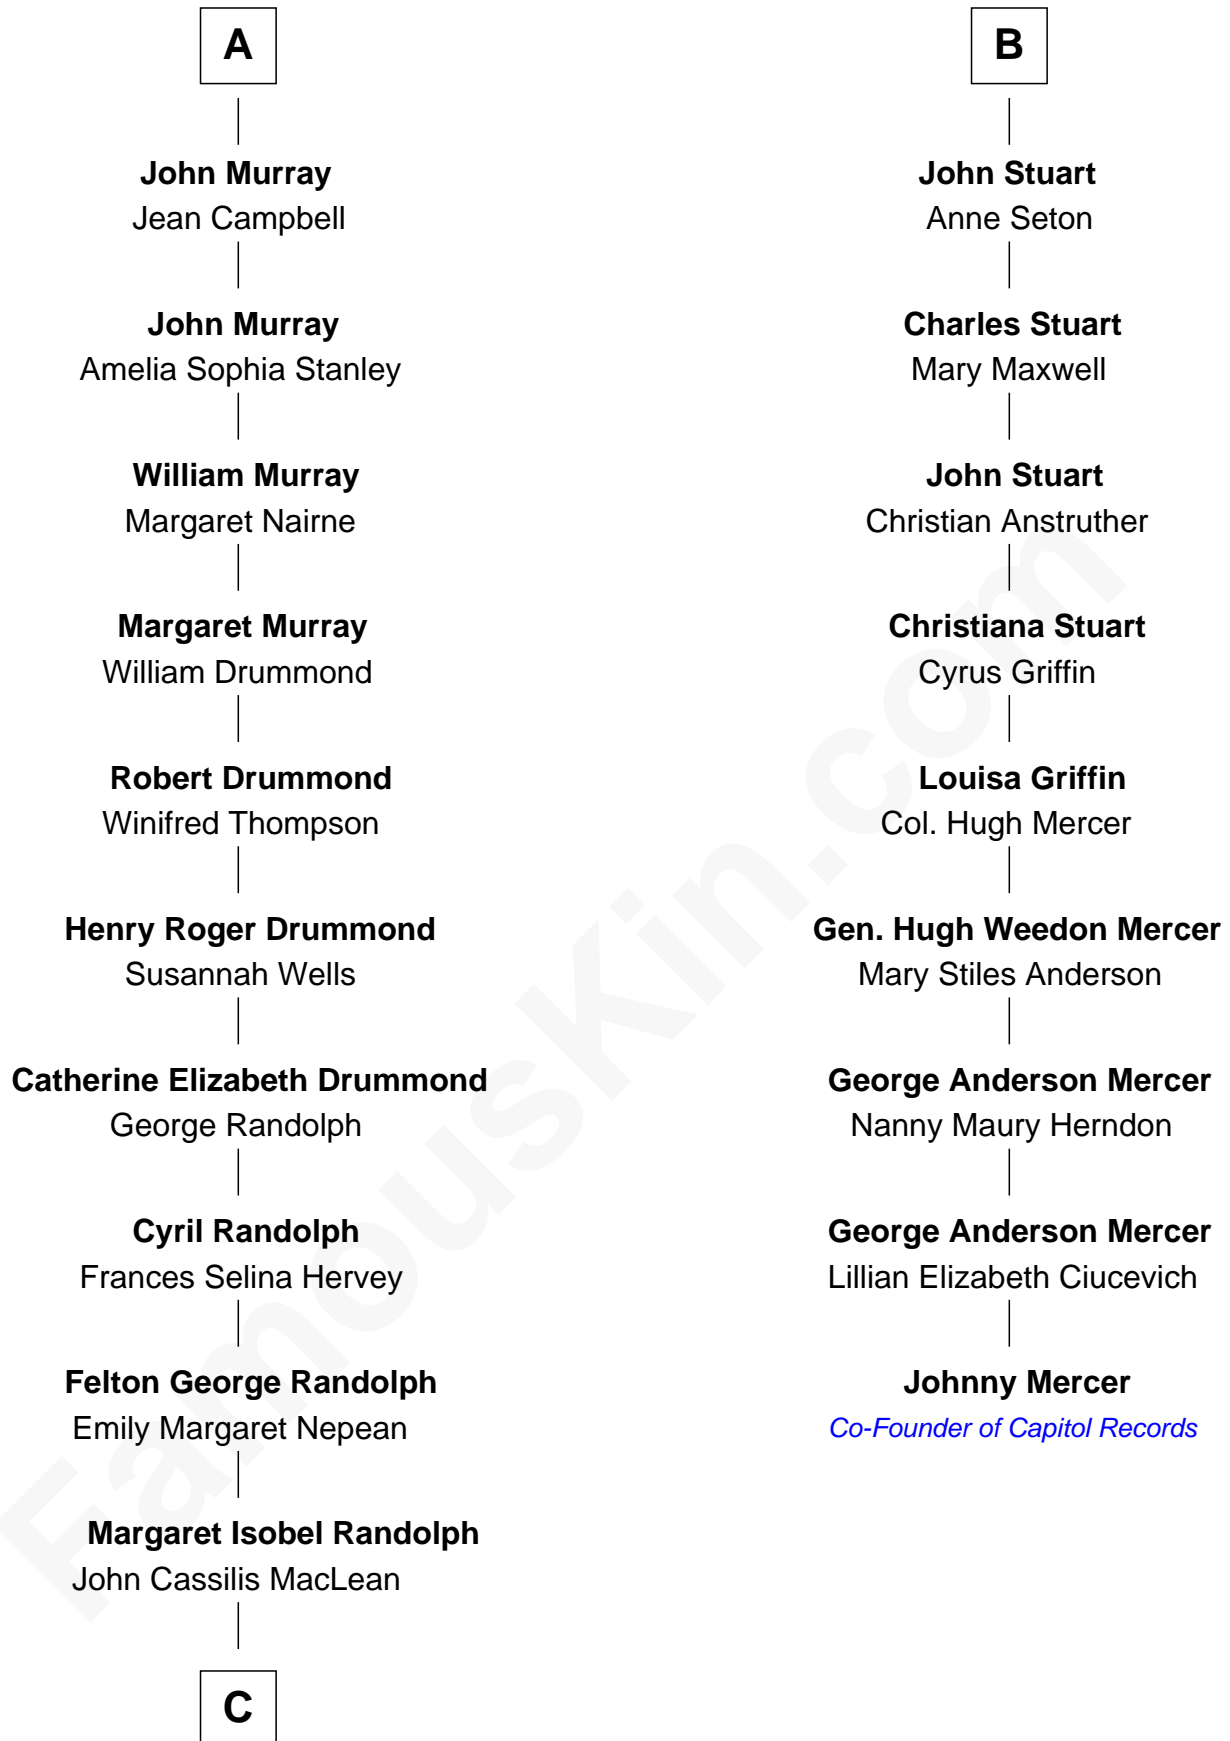

FamousKin.com Relationship Chart of

Hugh Grant
Movie Actor

15th cousin 3 times removed of

Johnny Mercer

Songwriter and Co-Founder of Capitol Records

Sir David Lindsay
Marjory Ogilvie

Sir Alexander Lindsay
Margaret Dunbar

Elizabeth Lindsay
John Drummond

Euphame Drummond
John Fleming

Malcolm Fleming
Janet Stewart

Margaret Fleming
John Stewart

John Stewart
Mary Ruthven

Dorothea Stewart
William Murray

A

Sir Walter Lindsay
Isabel Livingston

Sir David Lindsay
Katherine Fotheringham

Sir Walter Lindsay
----- Erskine

David Lindsay
Catherine Campbell

Sir David Lindsay
Helen Lindsay

Margaret Lindsay
David Carnegie

Catherine Carnegie
John Stewart

B

C