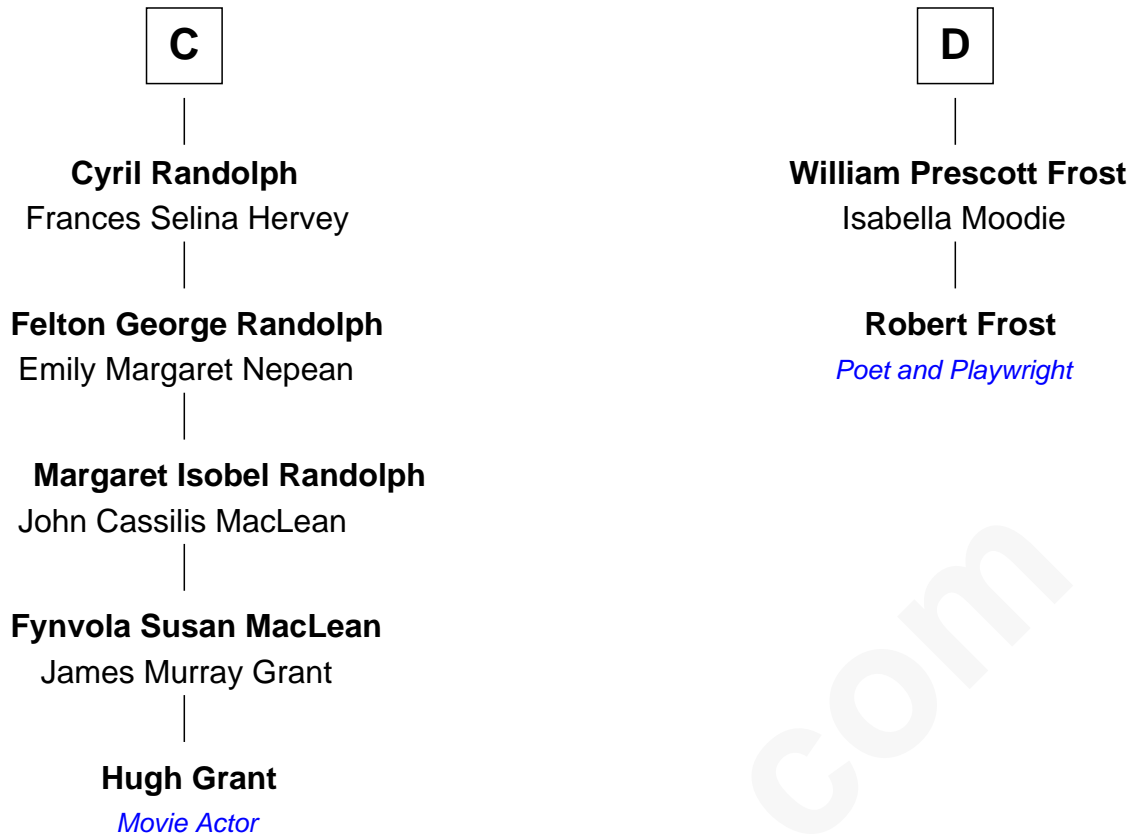

FamousKin.com Relationship Chart of

Hugh Grant

Movie Actor

18th cousin 3 times removed of

Robert Frost

Poet and Playwright

Sir Thomas de Beauchamp

Katherine de Mortimer

Sir Thomas Dymoke

Sir Lionel Dymoke

Joanna Griffith

Anne Dymoke

John Goodrick

B

FamousKin.com