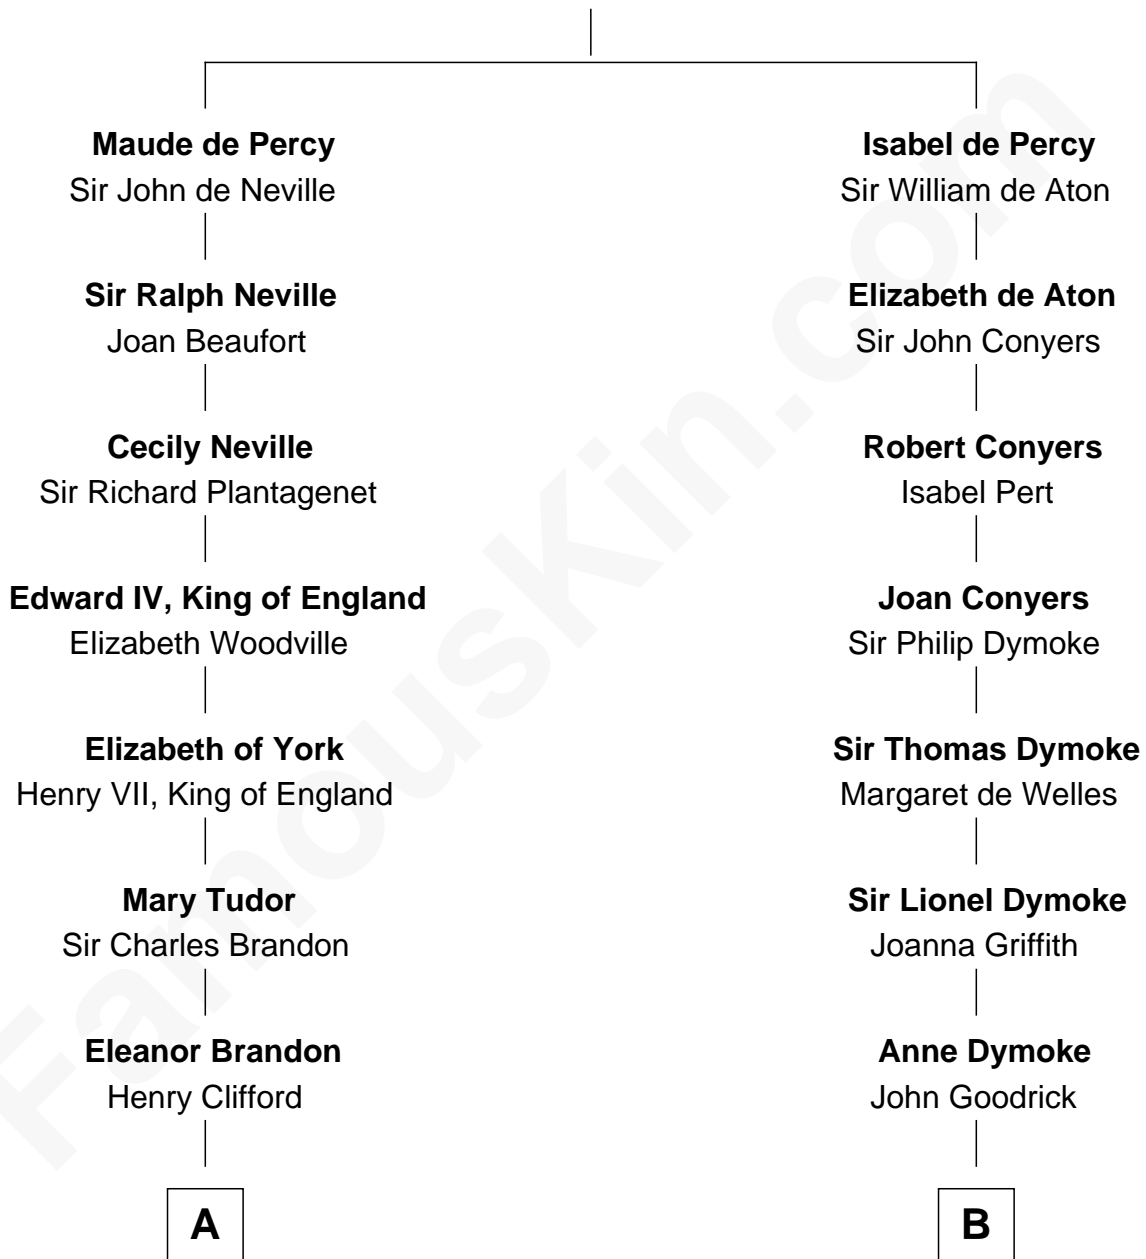

# FamousKin.com Relationship Chart of

**Hugh Grant**

*Movie Actor*

18th cousin 2 times removed of

**Robert Frost**

*Poet and Playwright*

**Sir Henry de Percy**

Idoine de Clifford

FamousKin.com