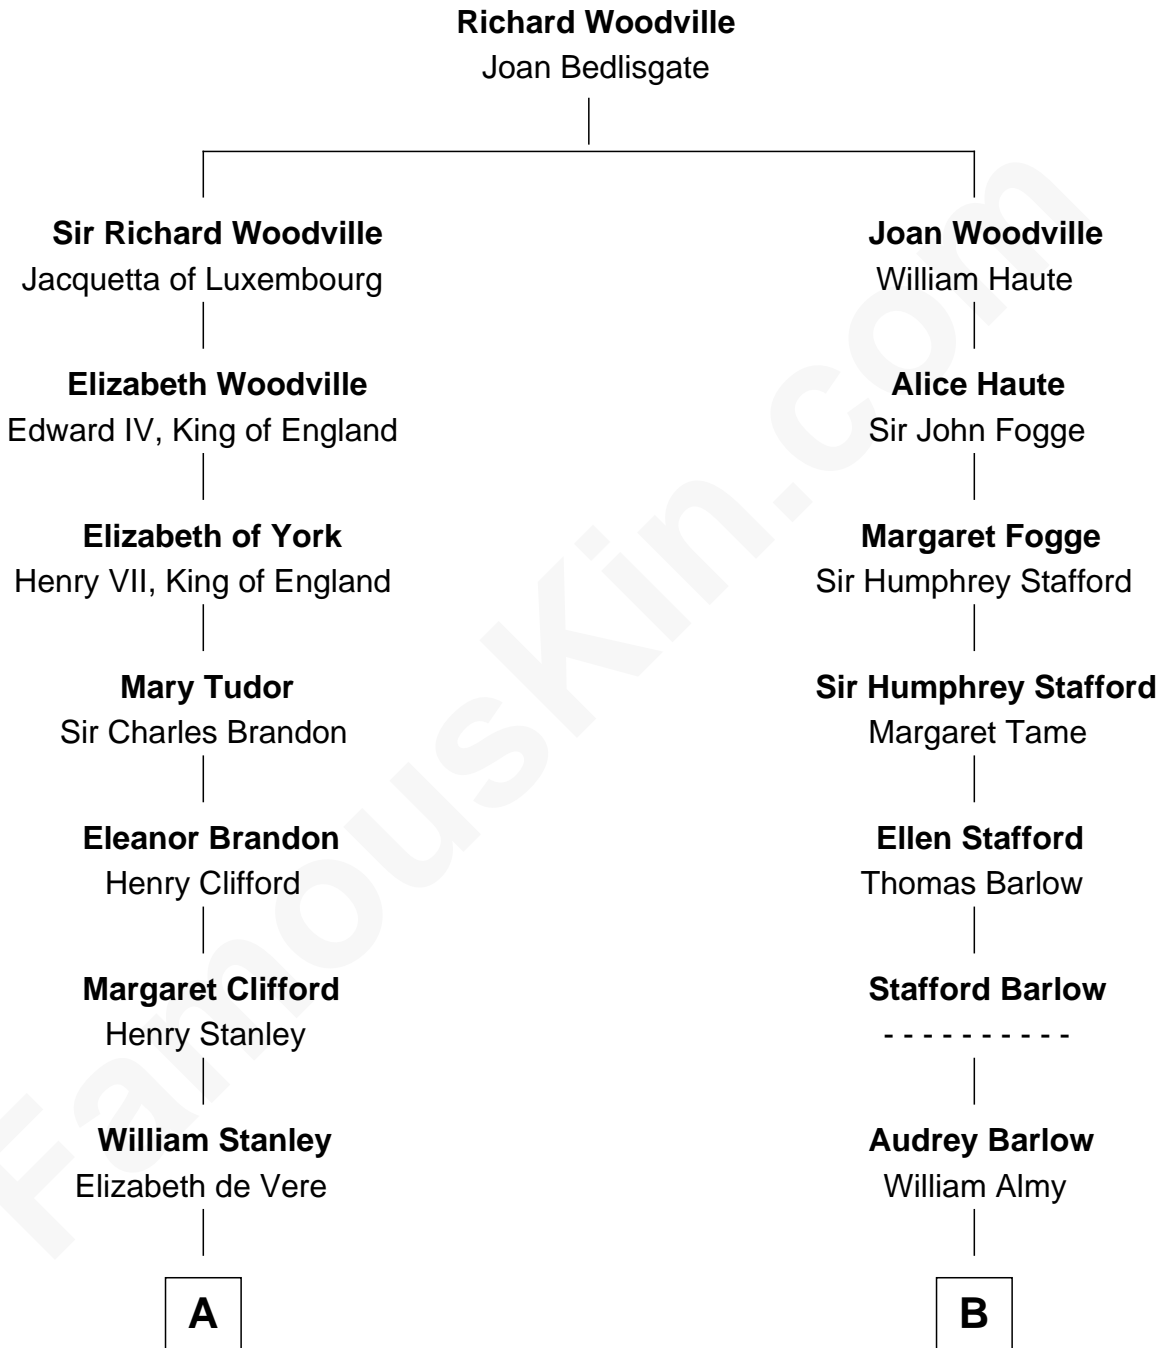

# FamousKin.com Relationship Chart of

**Hugh Grant**

*Movie Actor*

15th cousin 3 times removed of

**Benton MacKaye**

*Co-Founder, Appalachian Trail*

**C**

**Fynvola Susan MacLean**

James Murray Grant

**Hugh Grant**

*Movie Actor*

FamousKin.com