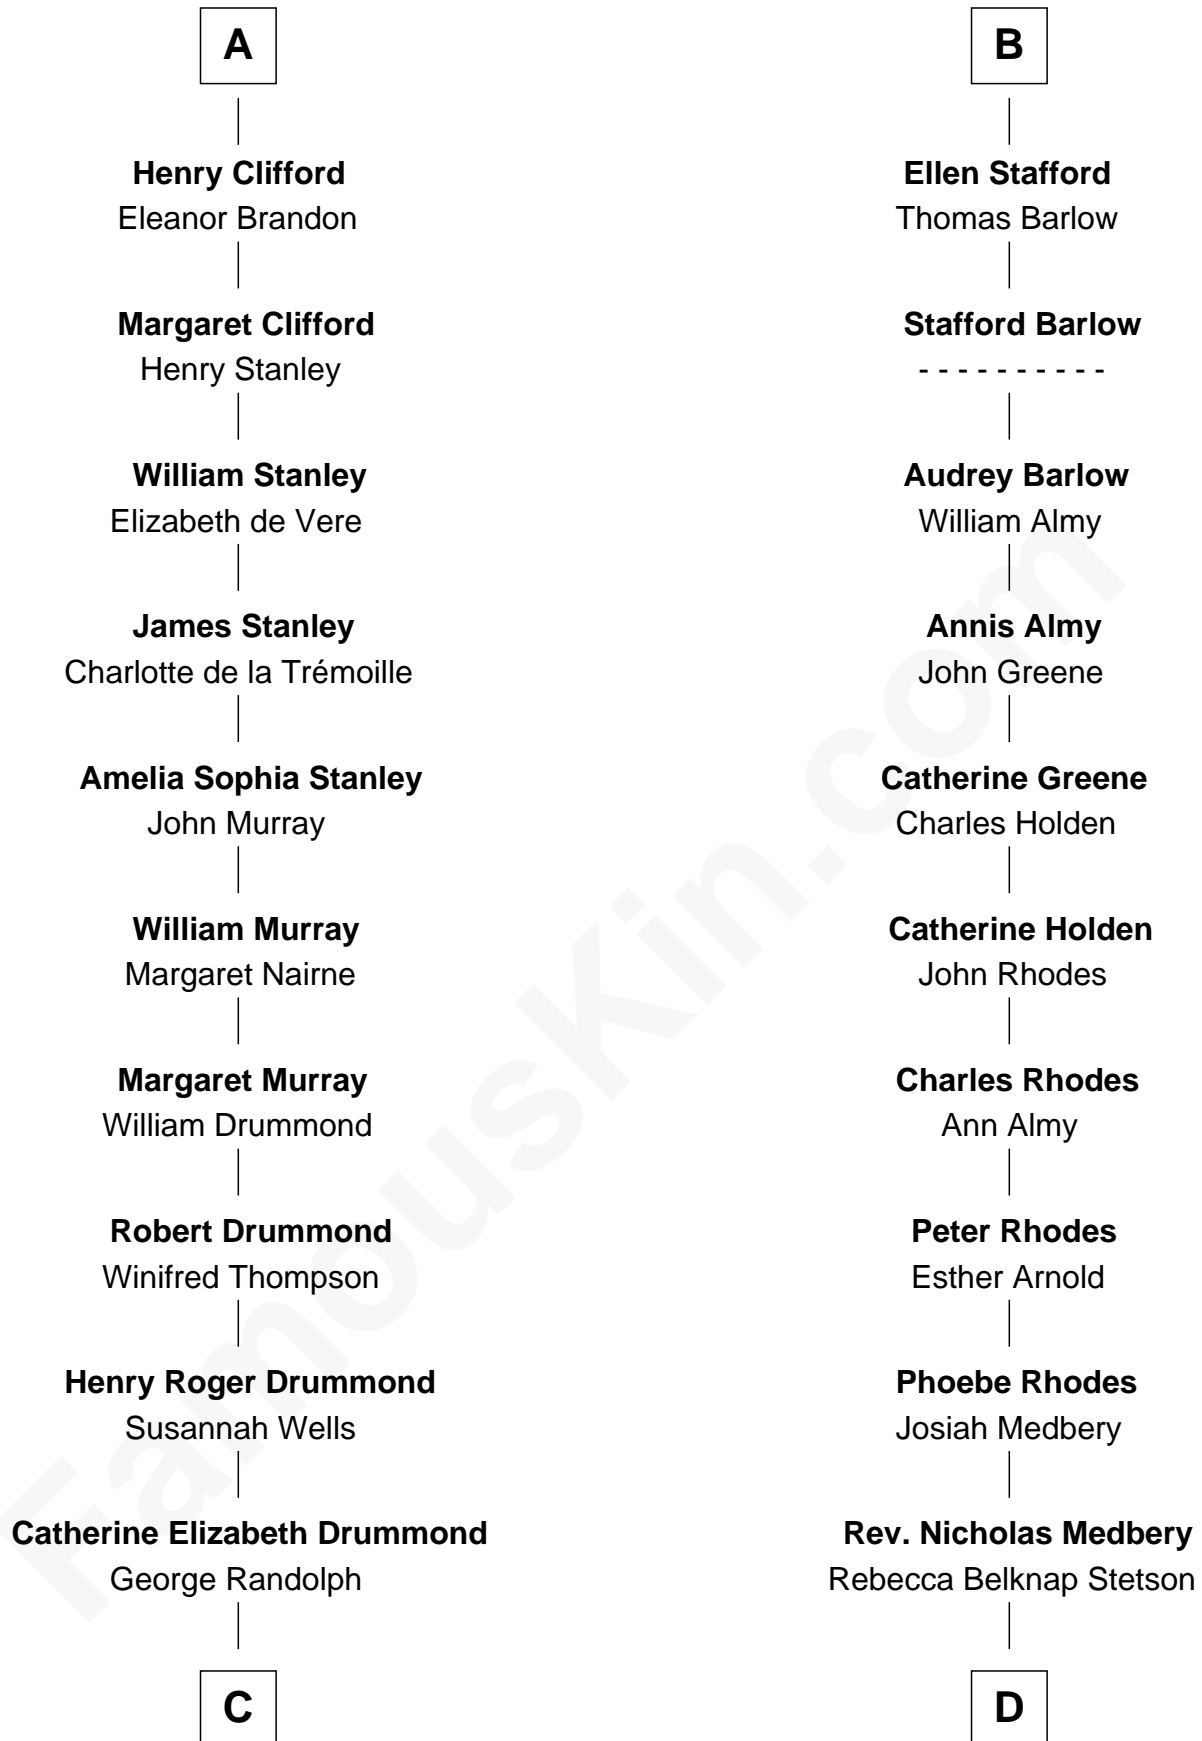

FamousKin.com
Relationship Chart of
Hugh Grant
Movie Actor

18th cousin 3 times removed of
Benton MacKaye
Co-Founder, Appalachian Trail

C

Cyril Randolph
Frances Selina Hervey

Felton George Randolph
Emily Margaret Nepean