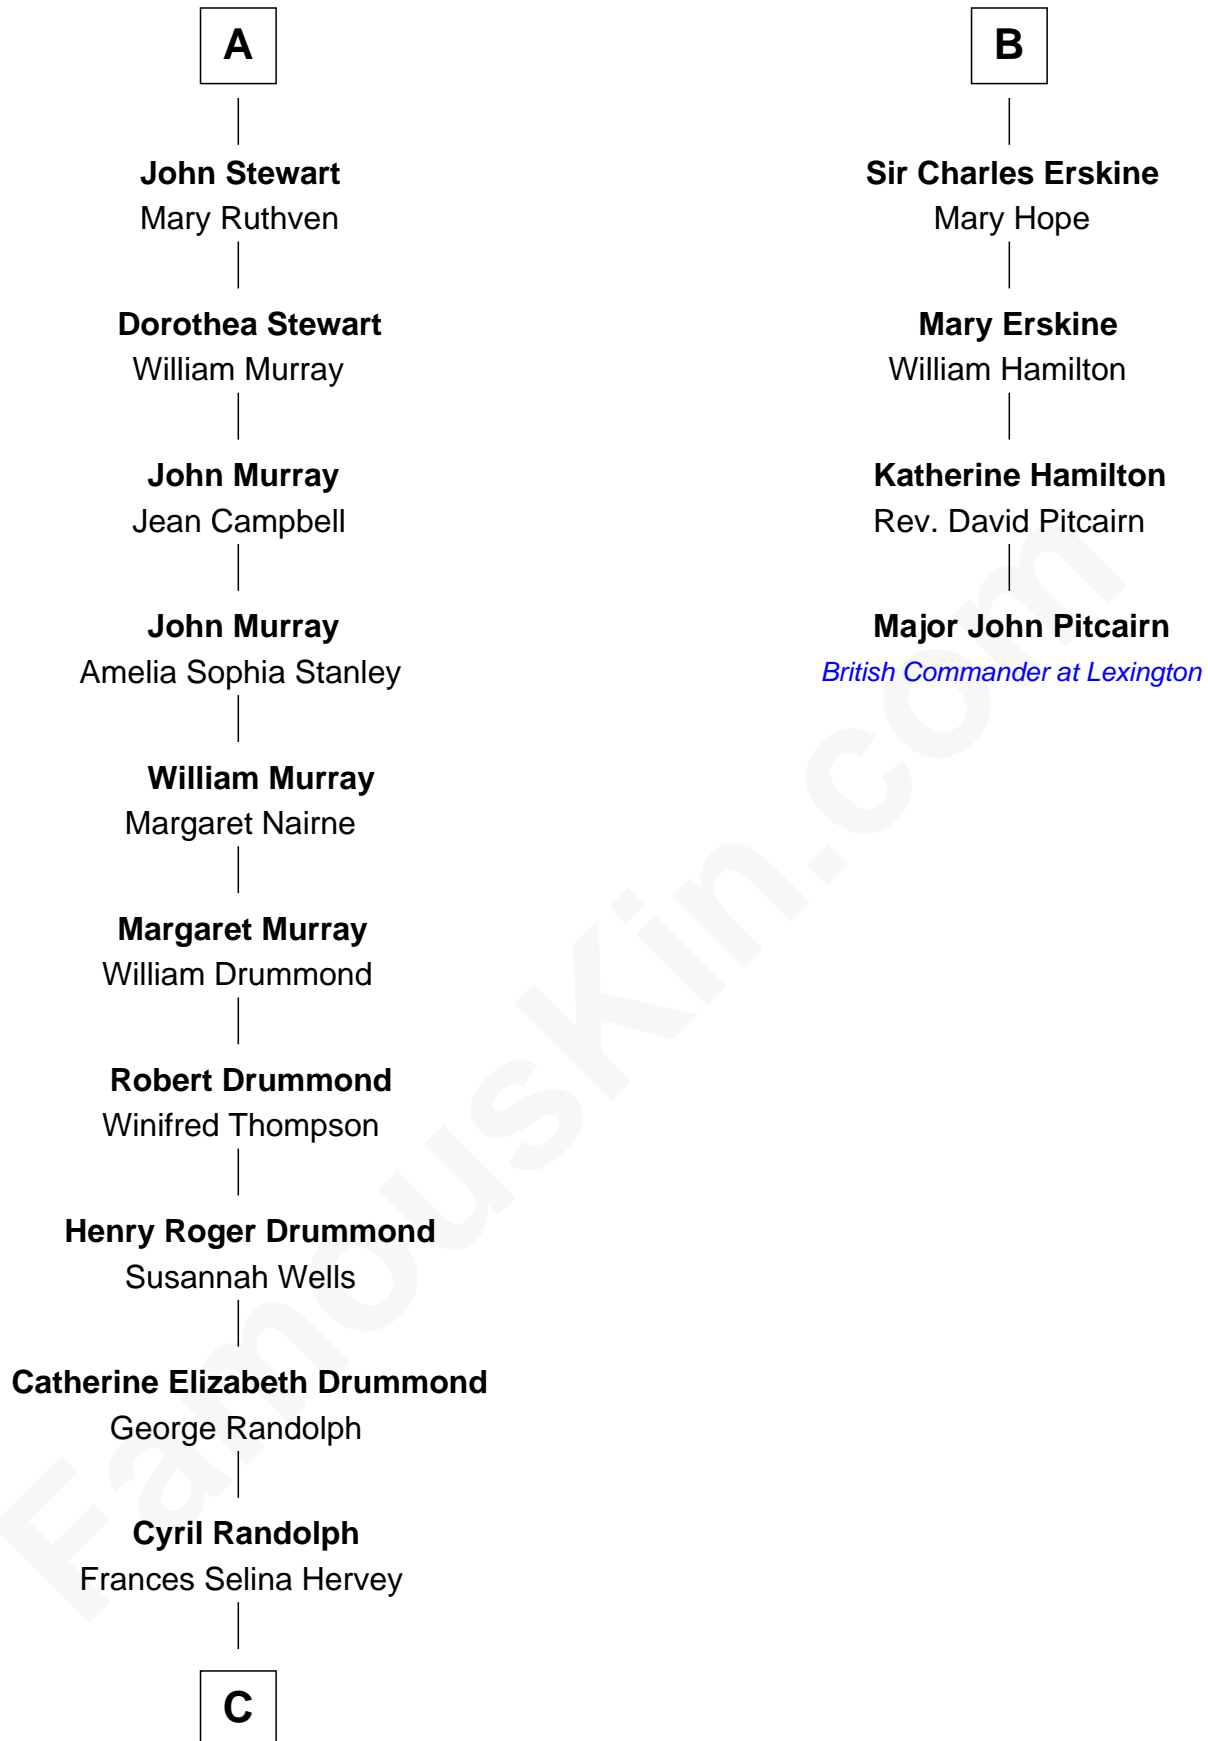

FamousKin.com Relationship Chart of

Hugh Grant

Movie Actor

10th cousin 10 times removed of

Major John Pitcairn

British Commander at Battle of Lexington

C

—
Felton George Randolph

Emily Margaret Nepean

—
Margaret Isobel Randolph

John Cassilis MacLean

—
Fynvola Susan MacLean

James Murray Grant

—
Hugh Grant

Movie Actor

FamousKin.com