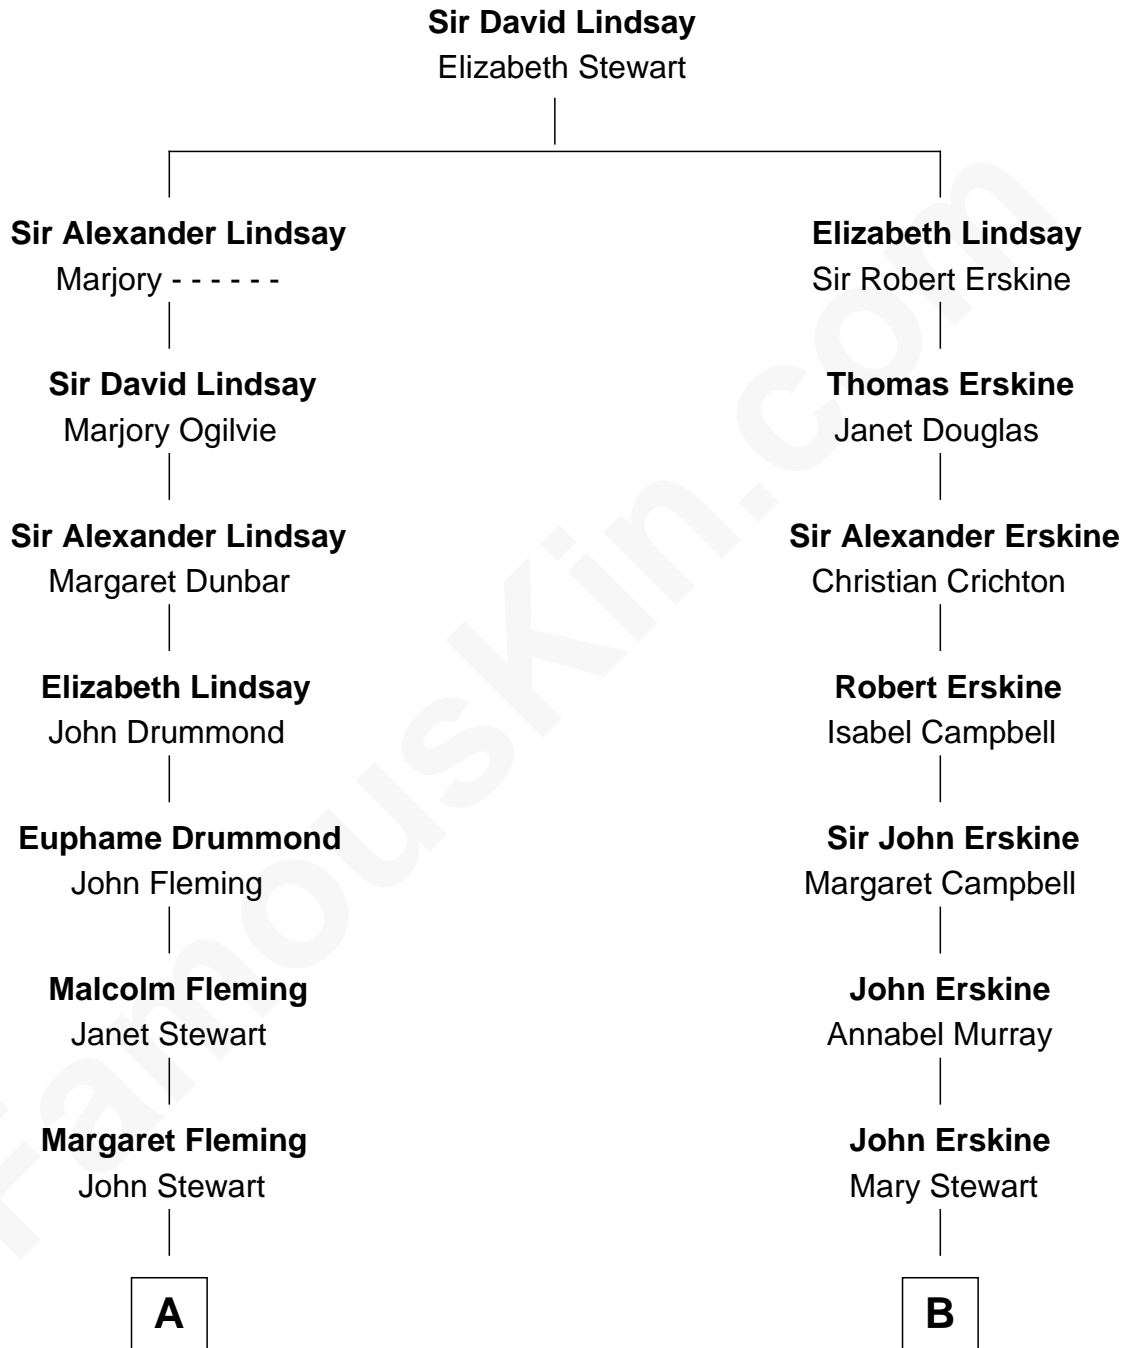

FamousKin.com Relationship Chart of

Hugh Grant

Movie Actor

10th cousin 10 times removed of

Major John Pitcairn

British Commander at Battle of Lexington

C

—
Felton George Randolph

Emily Margaret Nepean

—
Margaret Isobel Randolph

John Cassilis MacLean

—
Fynvola Susan MacLean

James Murray Grant

—
Hugh Grant

Movie Actor

FamousKin.com