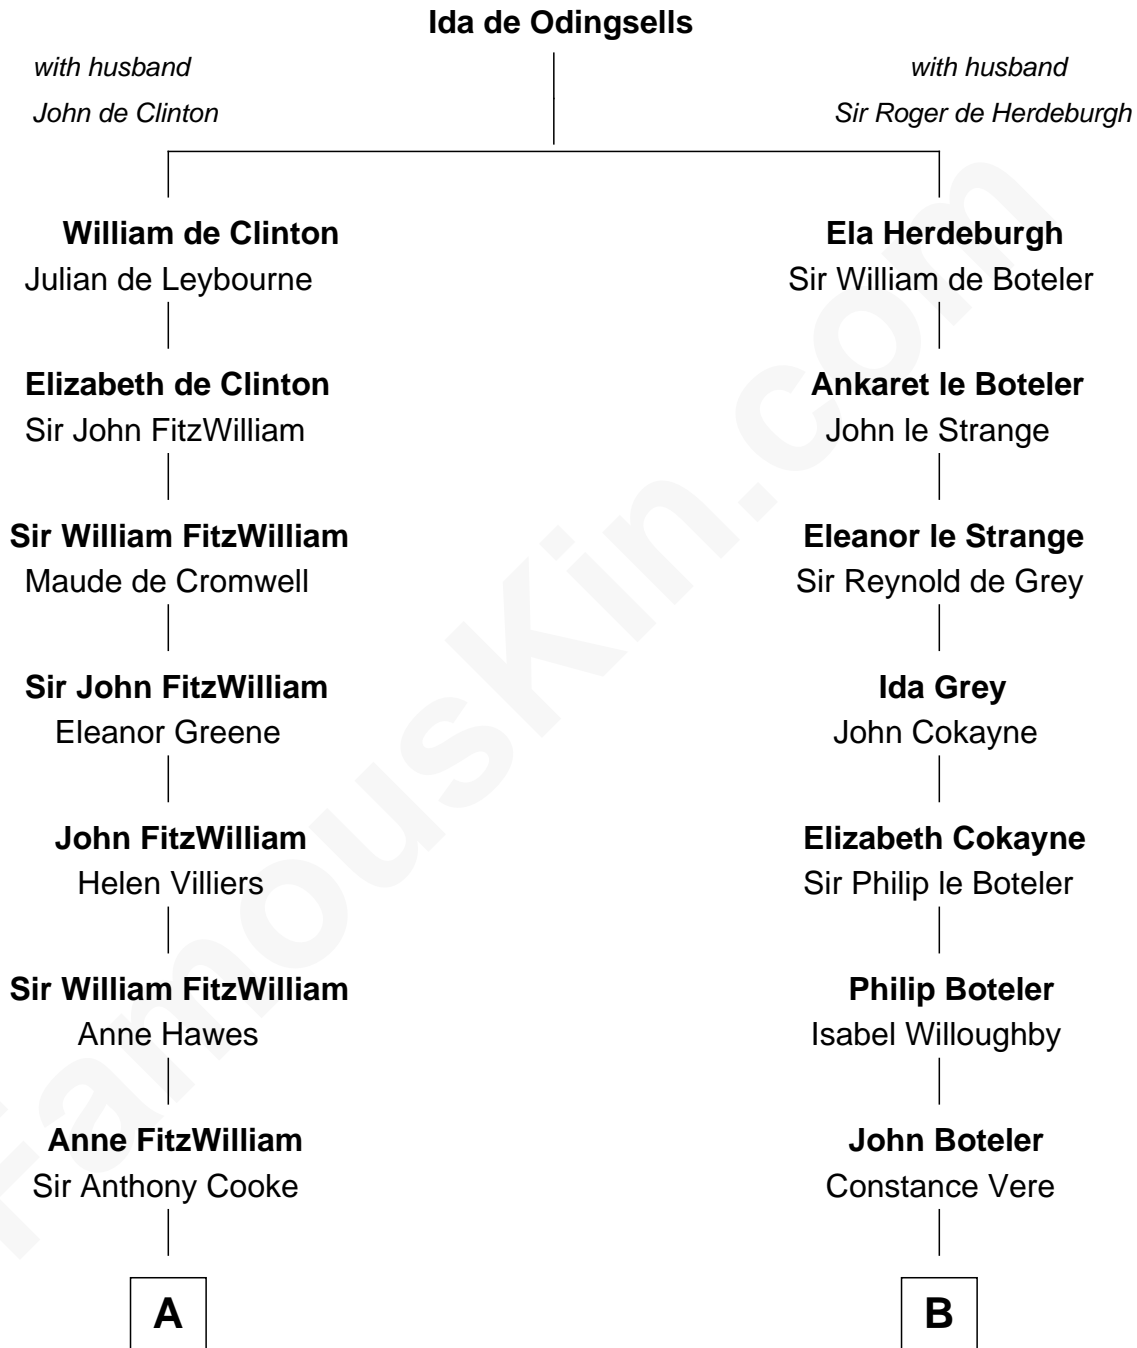

FamousKin.com Relationship Chart of

Hugh Grant

Movie Actor

12th cousin 9 times removed of

Edmund Waller

English Poet and Politician

C

—
Cyril Randolph

Frances Selina Hervey

—
Felton George Randolph

Emily Margaret Nepean

—
Margaret Isobel Randolph

John Cassilis MacLean

—
Fynvola Susan MacLean

James Murray Grant

—
Hugh Grant