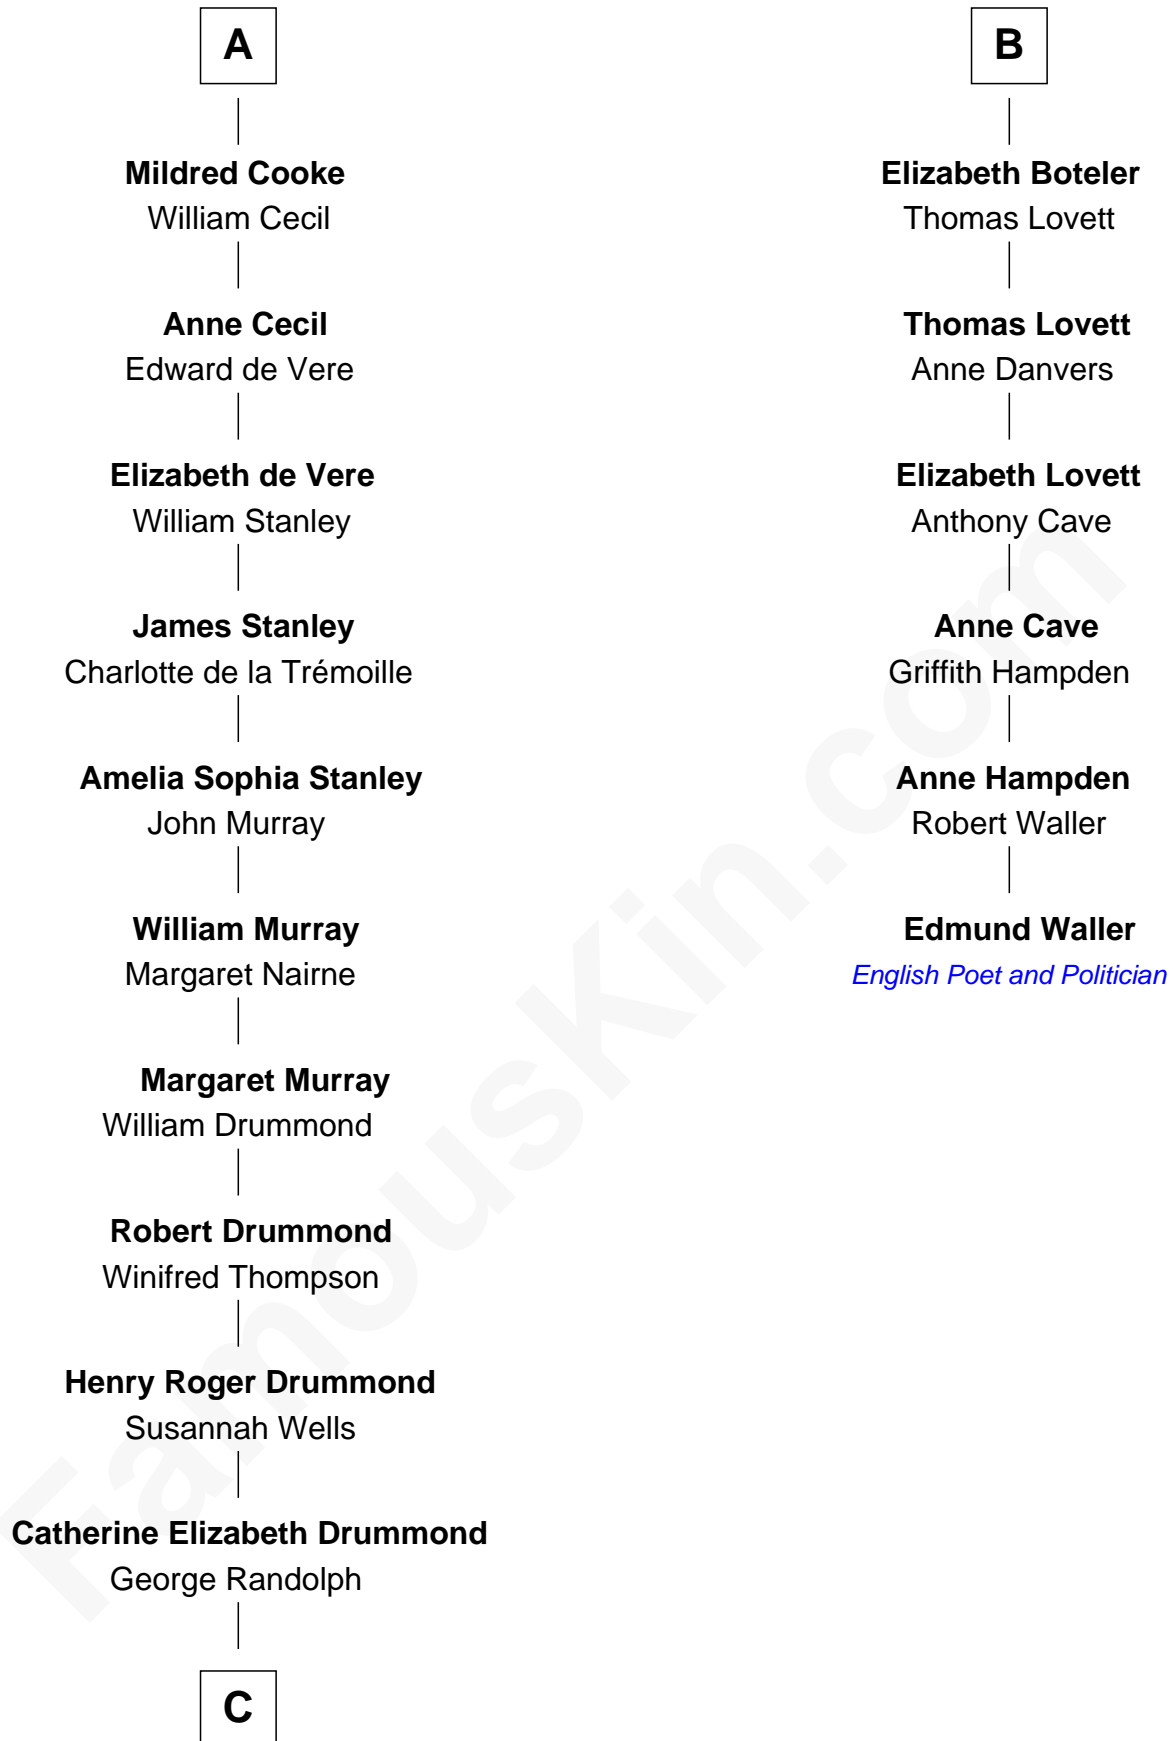

FamousKin.com Relationship Chart of

Hugh Grant

Movie Actor

12th cousin 9 times removed of

Edmund Waller

English Poet and Politician

C

—
Cyril Randolph

Frances Selina Hervey

—
Felton George Randolph

Emily Margaret Nepean

—
Margaret Isobel Randolph

John Cassilis MacLean

—
Fynvola Susan MacLean

James Murray Grant

—
Hugh Grant