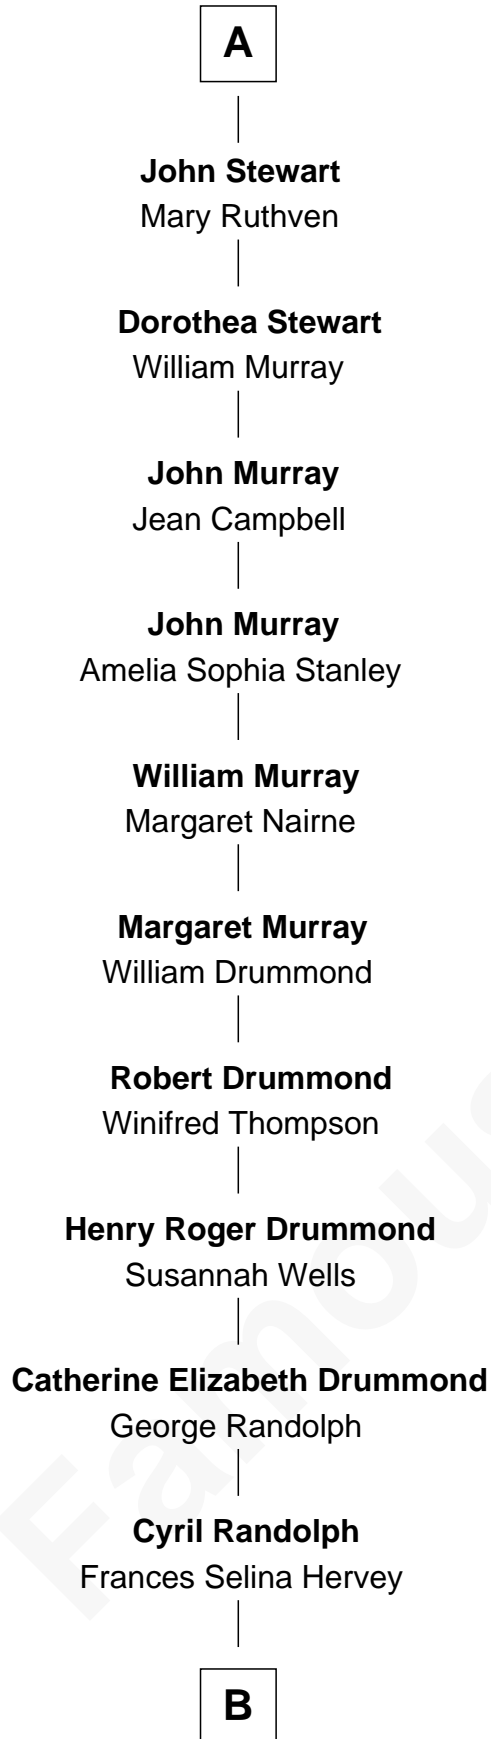

FamousKin.com Relationship Chart of

Hugh Grant
Movie Actor

6th cousin 14 times removed of

Catherine Howard
5th Wife of King Henry VIII

B

—
Felton George Randolph

Emily Margaret Nepean

—
Margaret Isobel Randolph

John Cassilis MacLean

—
Fynvola Susan MacLean

James Murray Grant

—
Hugh Grant

Movie Actor

FamousKin.com