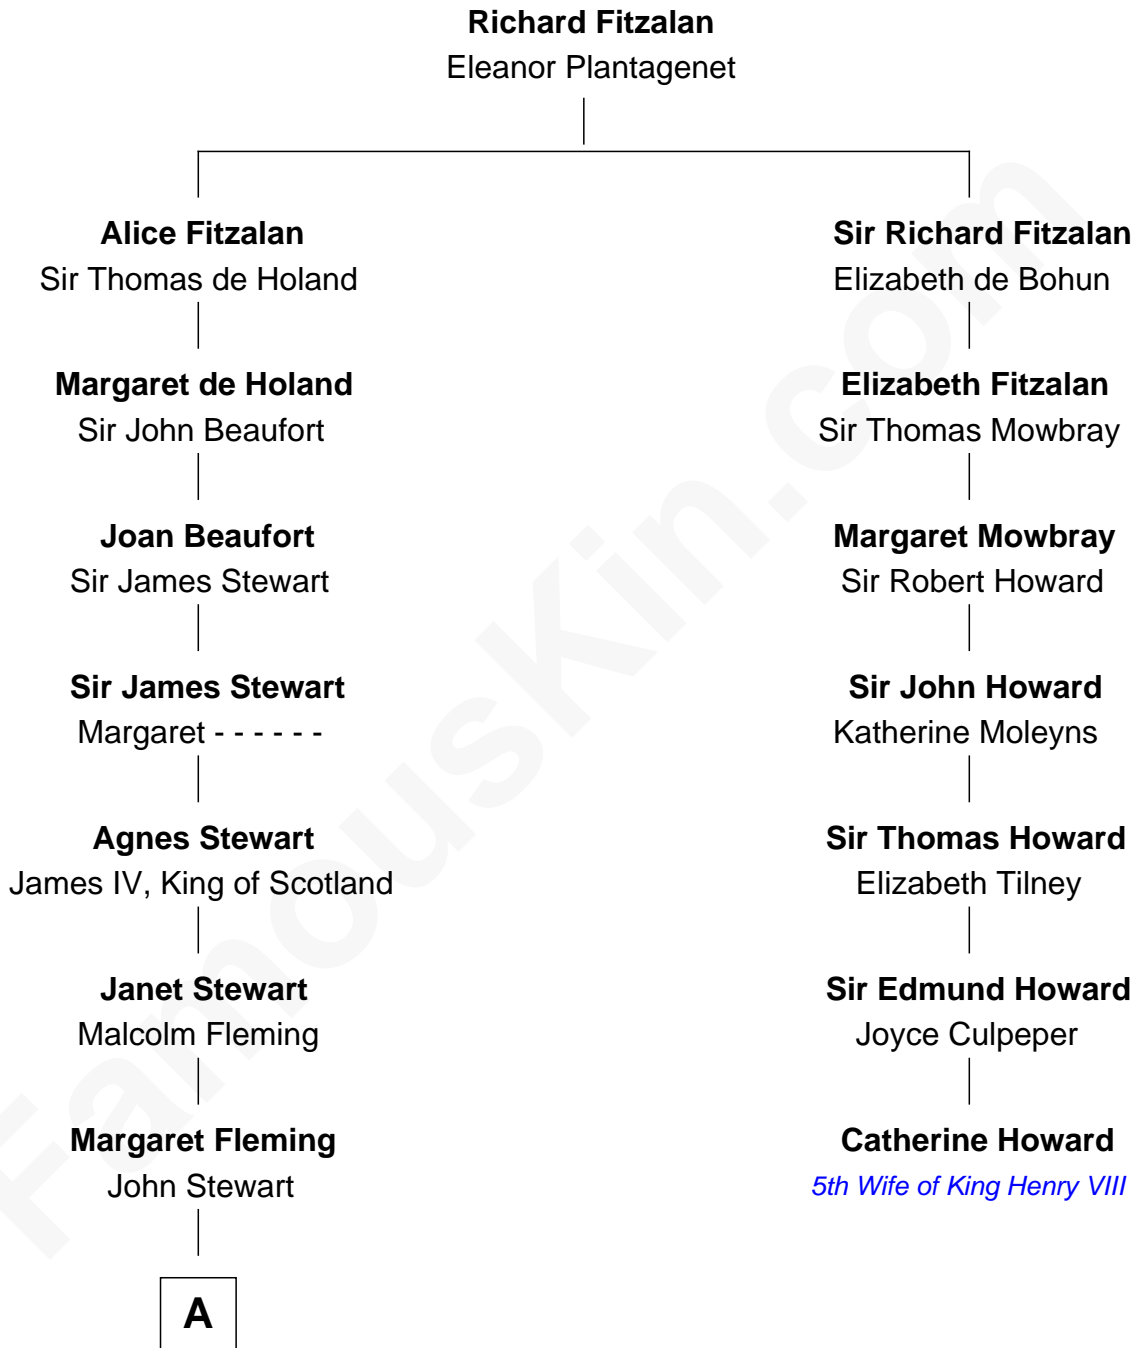

FamousKin.com Relationship Chart of

Hugh Grant
Movie Actor

6th cousin 14 times removed of

Catherine Howard
5th Wife of King Henry VIII

B

—
Felton George Randolph

Emily Margaret Nepean

—
Margaret Isobel Randolph

John Cassilis MacLean

—
Fynvola Susan MacLean

James Murray Grant

—
Hugh Grant

Movie Actor

FamousKin.com